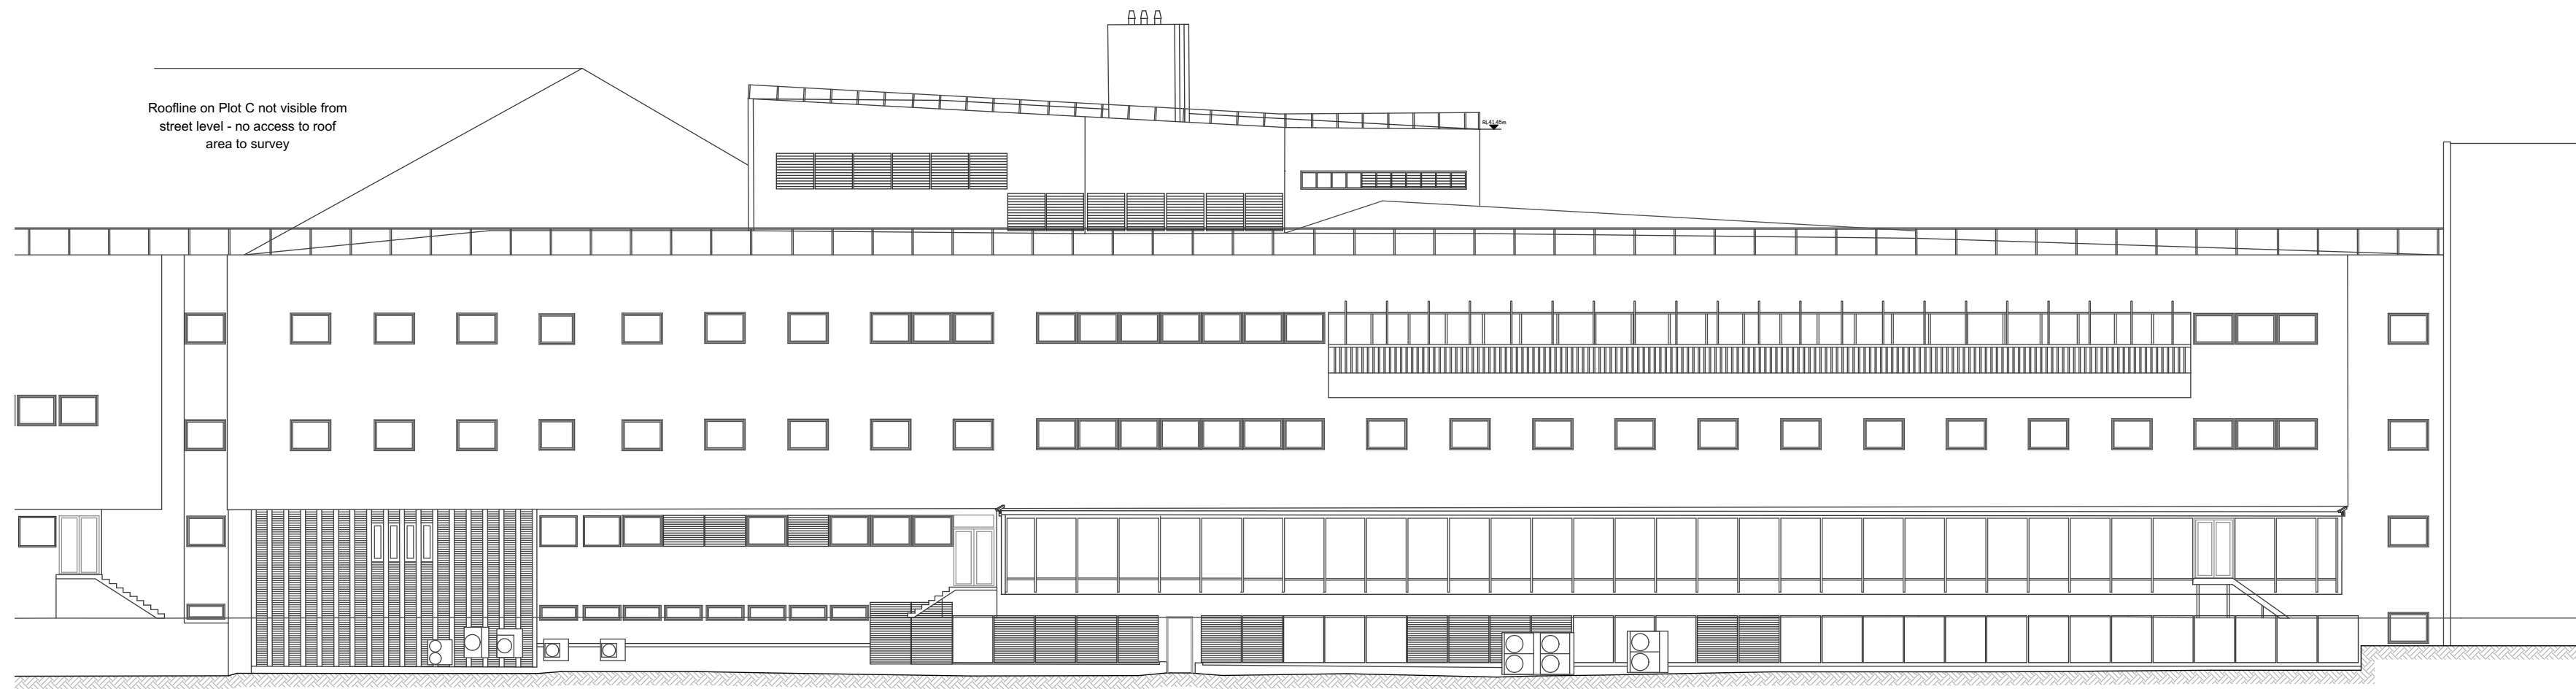

01: EXISTING EAST ELEVATION

02: EXISTING WEST ELEVATION

KEY PLAN

Rev	Date	Description	Drawing Name
		<b>6A St Pancras Way</b> London	<b>Existing Elevations</b>
14 Little Portland Street, London, W1W 8BN T: 020 7637 0601 W: www.reefestates.co.uk		<b>PLANNING SUBMISSION</b>	<b>1:200 @A1</b>
		<b>19.12.19</b>	<b>05</b>
		Date first Issued	Layout ID      Revision