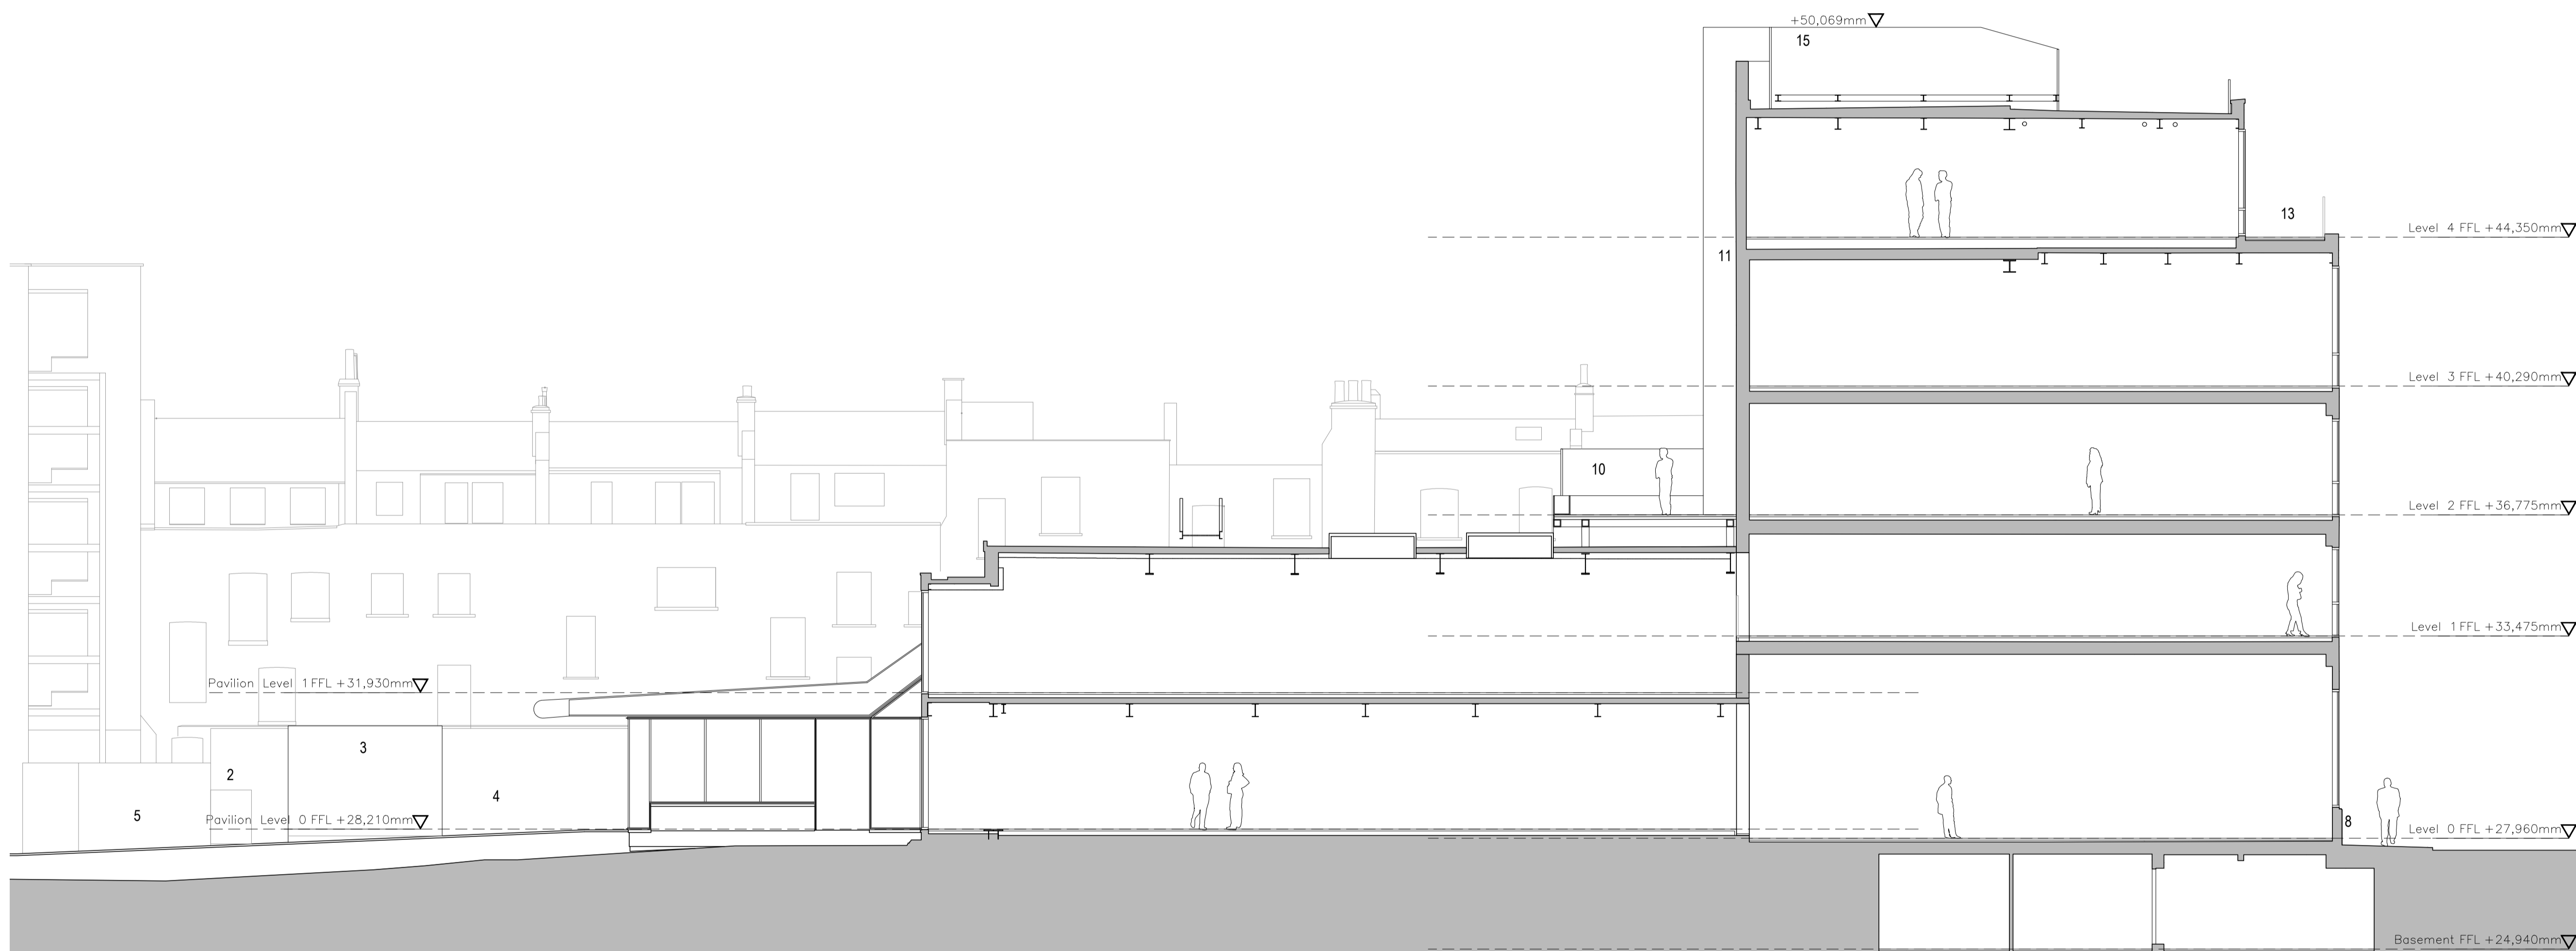

Key

1. New Charlotte Street gate with controlled access
2. Waste storage
3. Screened enclosure around UKPN substation
4. Cycle storage
5. Landscaping and levelling
6. Landscaped courtyard amenity
7. New Whitfield Street entrance location with raked metal portico
8. New finish to existing upstands to match existing fenestration
9. Entrance to basement cycle and shower facilities
10. Level 2 screened external south-facing terrace amenity
11. External duct clad in natural anodised aluminium
12. Level 4 external north-west facing terrace amenity
13. Level 4 external east facing terrace amenity and new balustrade
14. Widened and levelled terrace access door
15. New plant enclosure
16. New lift overrun (+400mm on existing)
17. New stair access to roof
18. Unisex shower facilities
19. Basement cycle storage
20. Electrical switchroom
21. Watertank
22. Dry riser outlet (detail and location TBC)

REV	DESCRIPTION	TH	NW	161219
-	Issued for planning	BY	CHK	DATE

FOR PLANNING

Aviva Investors Pensions Ltd
31-37 Whitfield Street

22 GA Sections
Proposed Long Section

DRAWING NUMBER / REVISION
A 1496 GA 2200 -

SCALE
1:100 @A1 1:200 @A3
DATE / DRAWN BY / CHECKED BY
22.05.2019 TH / RN

fletcher priest architects
london + köln + riga
middlesex house
34/42 cleveland st
london W1T 4JE
t +44 [0]20 7034 2200
f +44 [0]20 7637 5347
www.fletcherpriest.com