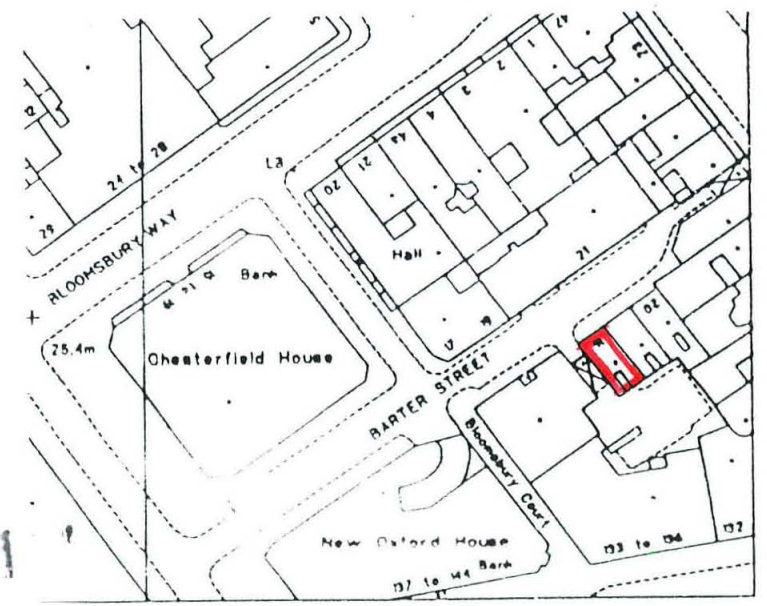

SECTIONAL ELEVATION ON NEW OPENING.

SECTION THRO' HEAD OF OPENING.

LONDON BOROUGH OF CAMDEN  
TOWN AND COUNTRY PLANNING ACTS  
07 APR 1994  
PLANS APPROVED  
ON BEHALF OF THE COUNCIL

HB 9470061

HB 9470061

LOCATION PLAN.  
1:1250.

FLYING COLOURS LTD.		Scale 1:50 1:20		
Job 16 BARTER STREET		Drawn JH.	Checked AMT.	
SB Tietz & Partners Consulting Engineers 14 Clerkenwell Close Clerkenwell London EC1R 0PQ Tel: 071-490 5050 Fax: 071-490 2160 Telex: 21120 (ref 1256)		Job No. SUR/300	Drawing No. 01	Revision