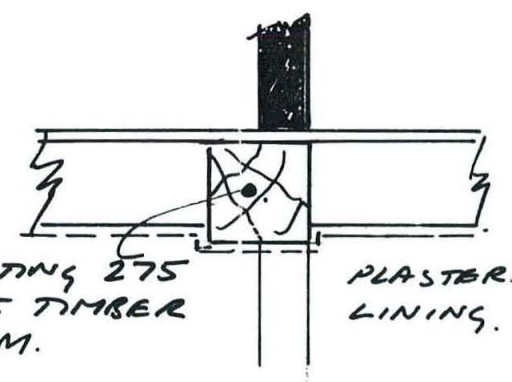

SECTIONAL ELEVATION ON NEW OPENING.

SECTION THRO' HEAD OF OPENING.

LONDON BOROUGH OF CAMDEN  
TOWN AND COUNTRY PLANNING ACTS  
07 APR 1994  
PLANS APPROVED  
ON BEHALF OF THE COUNCIL

HB 9470061

HB 9470061

LOCATION PLAN.  
1:1250.

FLYING COLOURS LTD.		Scale 1:50 1:20		
Job 16 BARTER STREET		Drawn JH.	Checked AMT.	
SB Tietz & Partners Consulting Engineers 14 Clerkenwell Close Clerkenwell London EC1R 0PQ Tel: 071-490 5050 Fax: 071-490 2160 Telex: 21120 (ref 1256)		Job No. SUR/300	Drawing No. 01	Revision