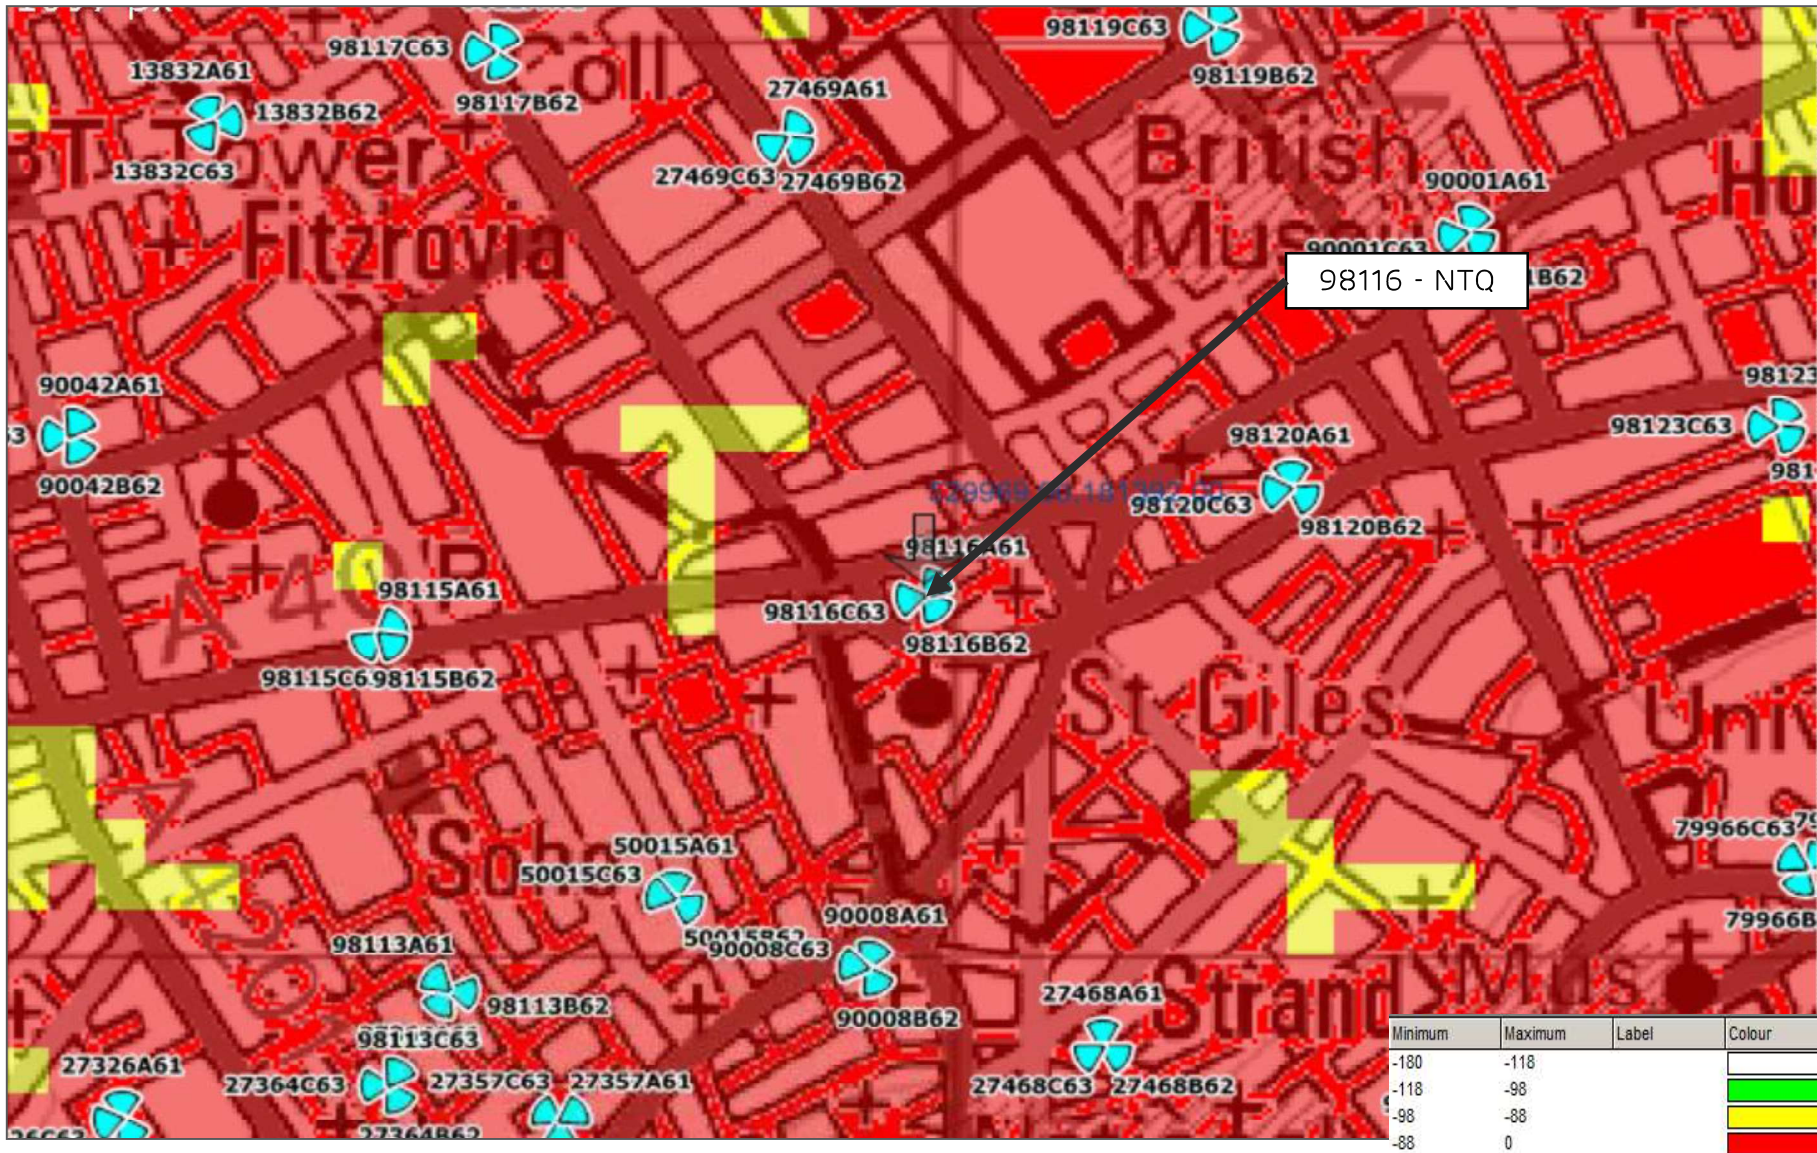

3G RSCP PLOT OUTDOOR LIVE SITES WITH NTQ_98116

3G RSCP PLOT OUTDOOR LIVE SITES WITHOUT NTQ_98116 (CURRENT STATUS)

3G RSCP PLOT OUTDOOR LIVE SITES WITH REP_77564

4G 1800 RSRP PLOT OUTDOOR LIVE SITES WITH NTQ_98116

4G 1800 RSRP PLOT OUTDOOR LIVE SITES WITHOUT NTQ_98116 (CURRENT STATUS)

4G 1800 RSRP PLOT OUTDOOR LIVE SITES WITH REP_77564