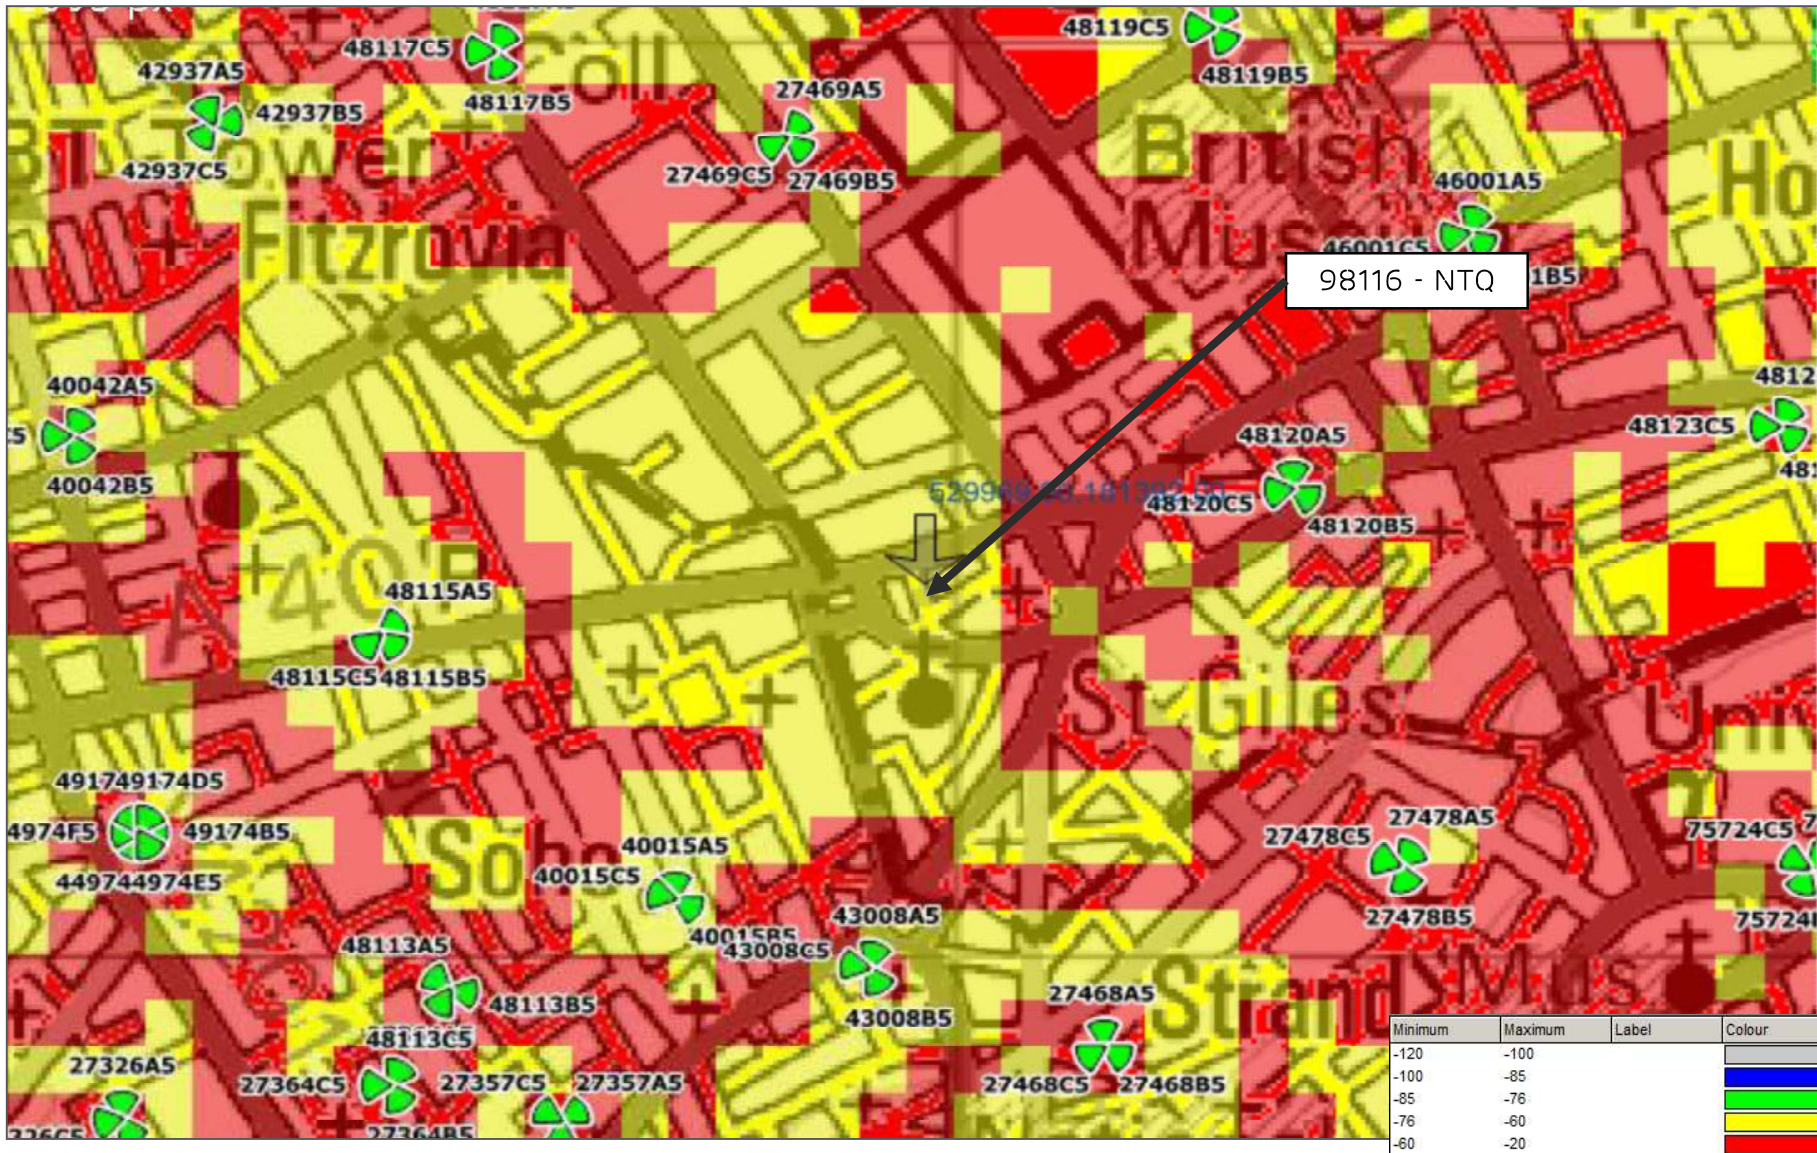

3G RSCP PLOT OUTDOOR LIVE SITES WITH NTQ_98116

3G RSCP PLOT OUTDOOR LIVE SITES WITHOUT NTQ_98116 (CURRENT STATUS)

3G RSCP PLOT OUTDOOR LIVE SITES WITH REP_77564

4G 1800 RSRP PLOT OUTDOOR LIVE SITES WITH NTQ_98116

4G 1800 RSRP PLOT OUTDOOR LIVE SITES WITHOUT NTQ_98116 (CURRENT STATUS)

4G 1800 RSRP PLOT OUTDOOR LIVE SITES WITH REP_77564