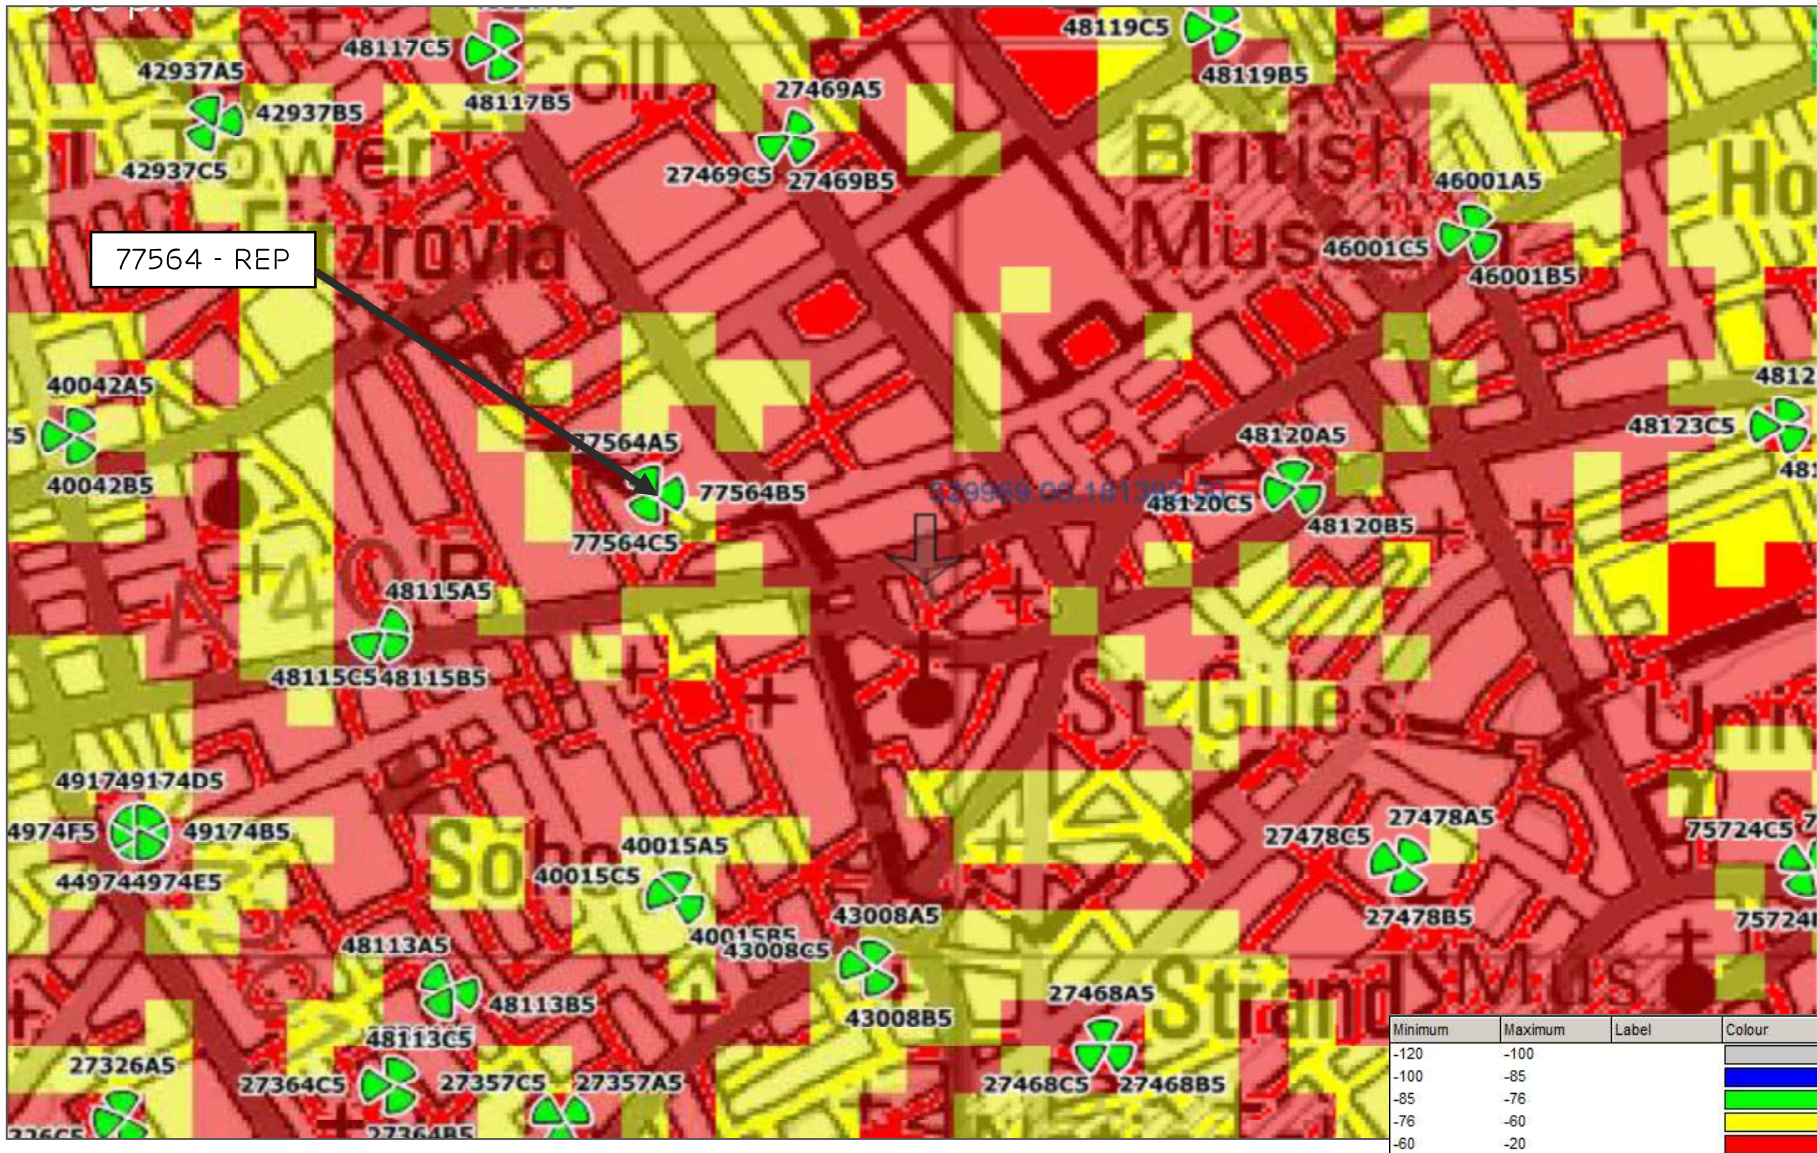

3G RSCP PLOT OUTDOOR LIVE SITES WITH NTQ_98116

3G RSCP PLOT OUTDOOR LIVE SITES WITHOUT NTQ_98116 (CURRENT STATUS)

3G RSCP PLOT OUTDOOR LIVE SITES WITH REP_77564

4G 1800 RSRP PLOT OUTDOOR LIVE SITES WITH NTQ_98116

4G 1800 RSRP PLOT OUTDOOR LIVE SITES WITHOUT NTQ_98116 (CURRENT STATUS)

4G 1800 RSRP PLOT OUTDOOR LIVE SITES WITH REP_77564