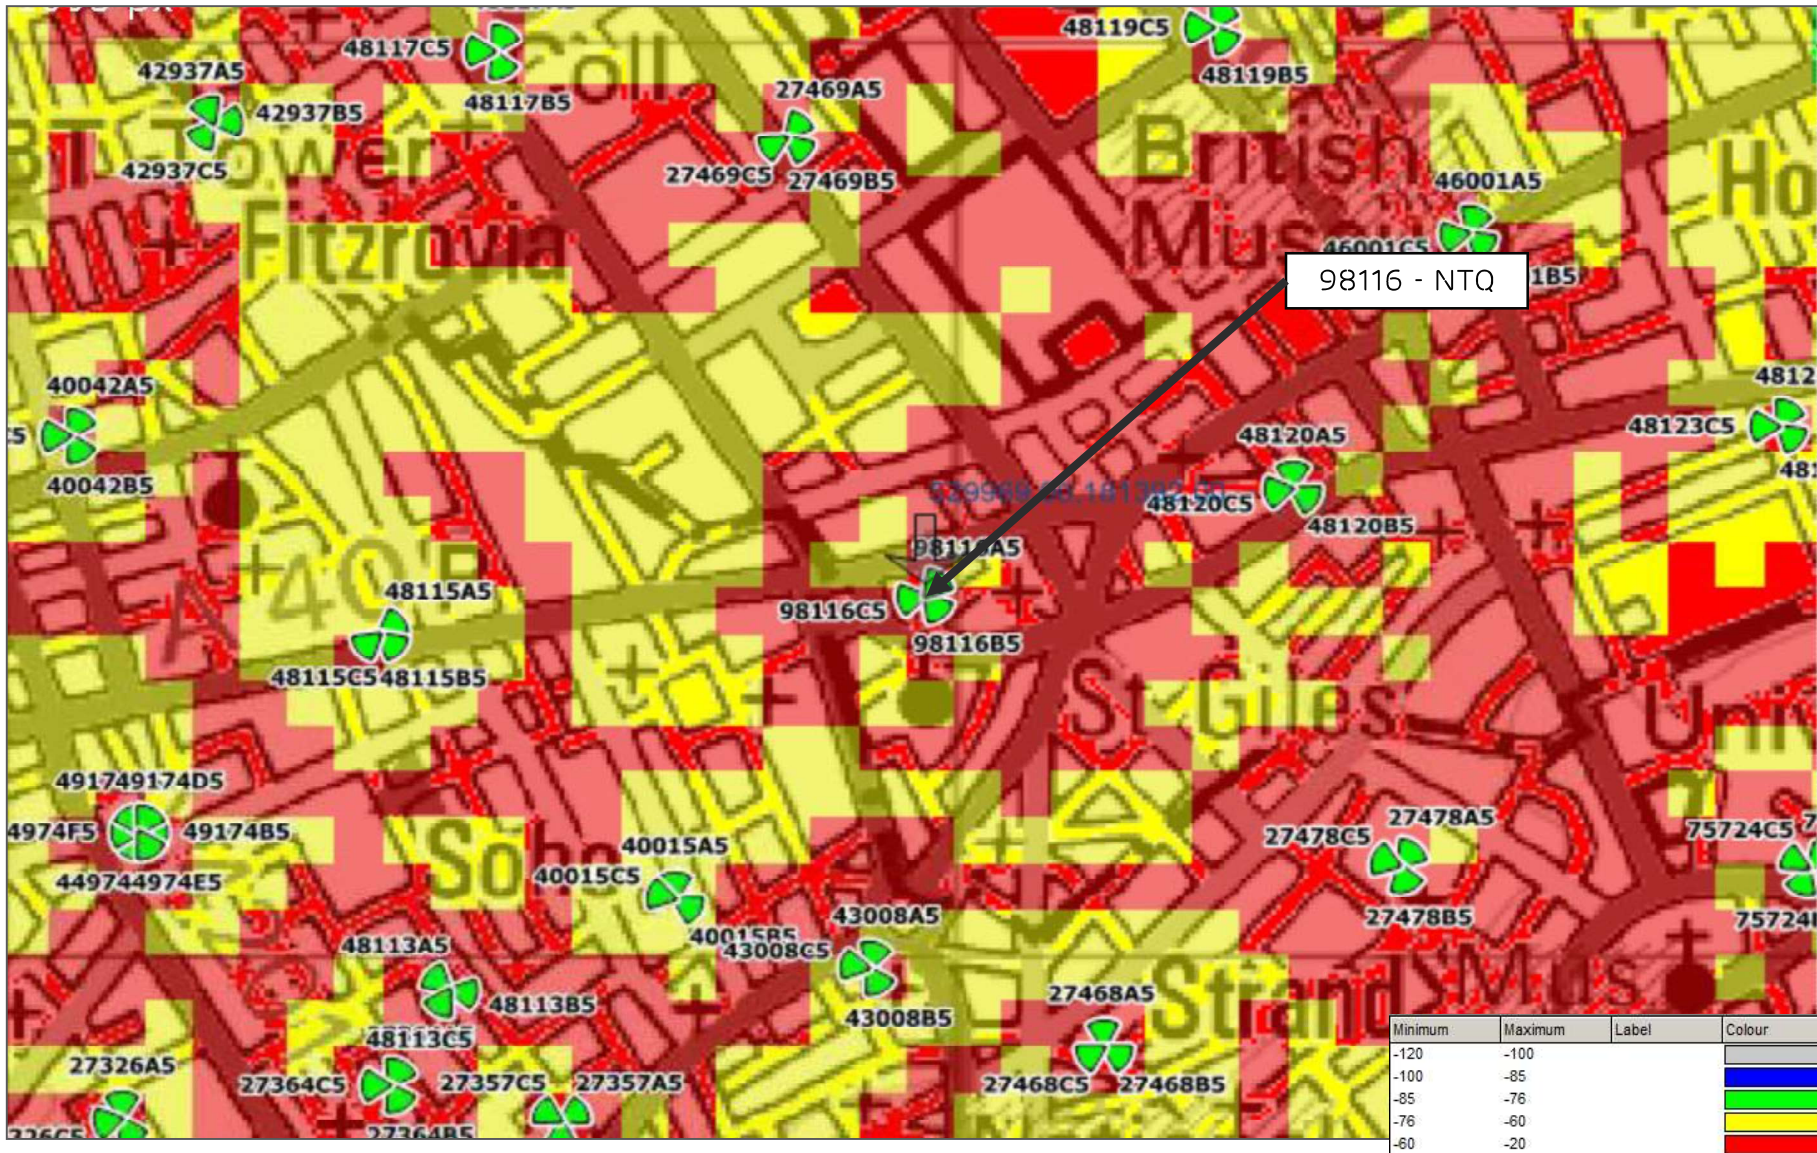

3G RSCP PLOT OUTDOOR LIVE SITES WITH NTQ_98116

3G RSCP PLOT OUTDOOR LIVE SITES WITHOUT NTQ_98116 (CURRENT STATUS)

3G RSCP PLOT OUTDOOR LIVE SITES WITH REP_77564

4G 1800 RSRP PLOT OUTDOOR LIVE SITES WITH NTQ_98116

4G 1800 RSRP PLOT OUTDOOR LIVE SITES WITHOUT NTQ_98116 (CURRENT STATUS)

4G 1800 RSRP PLOT OUTDOOR LIVE SITES WITH REP_77564