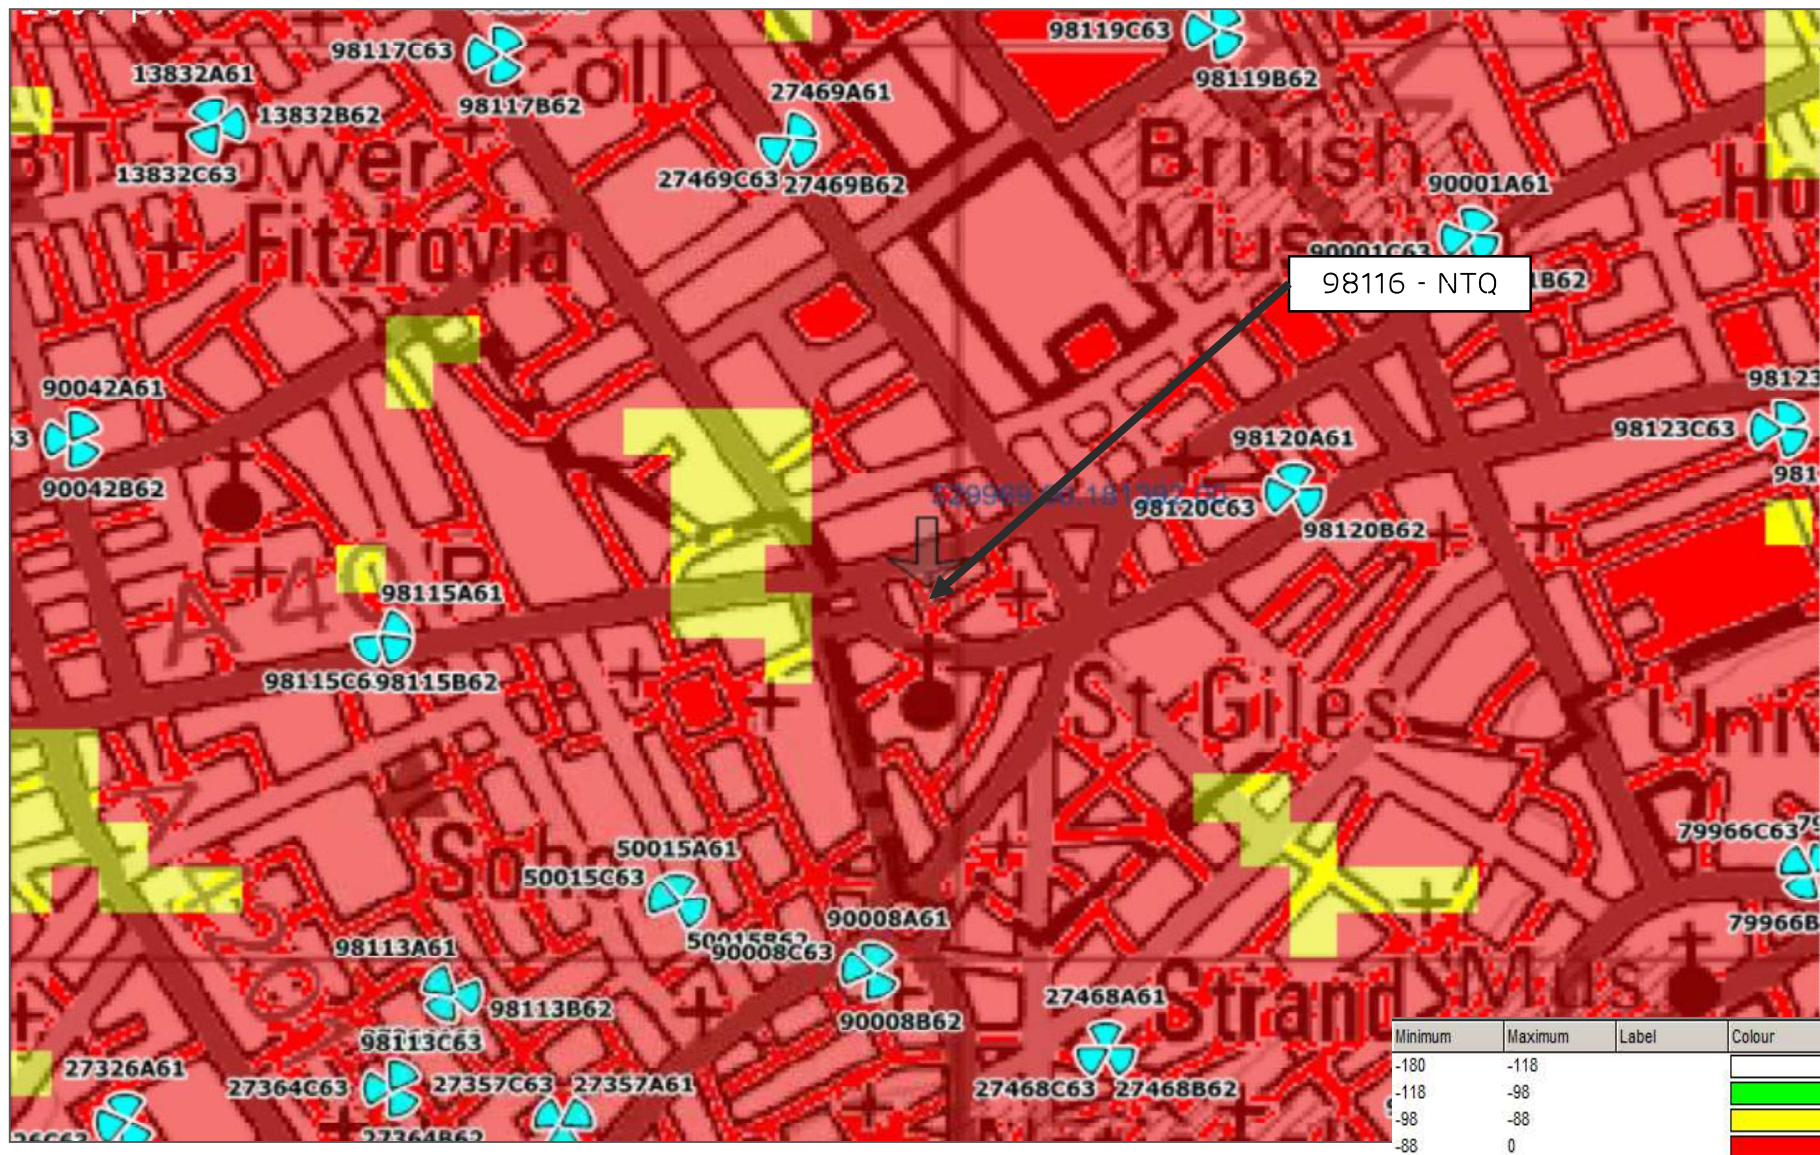

3G RSCP PLOT OUTDOOR LIVE SITES WITH NTQ_98116

3G RSCP PLOT OUTDOOR LIVE SITES WITHOUT NTQ_98116 (CURRENT STATUS)

3G RSCP PLOT OUTDOOR LIVE SITES WITH REP_77564

4G 1800 RSRP PLOT OUTDOOR LIVE SITES WITH NTQ_98116

4G 1800 RSRP PLOT OUTDOOR LIVE SITES WITHOUT NTQ_98116 (CURRENT STATUS)

4G 1800 RSRP PLOT OUTDOOR LIVE SITES WITH REP_77564