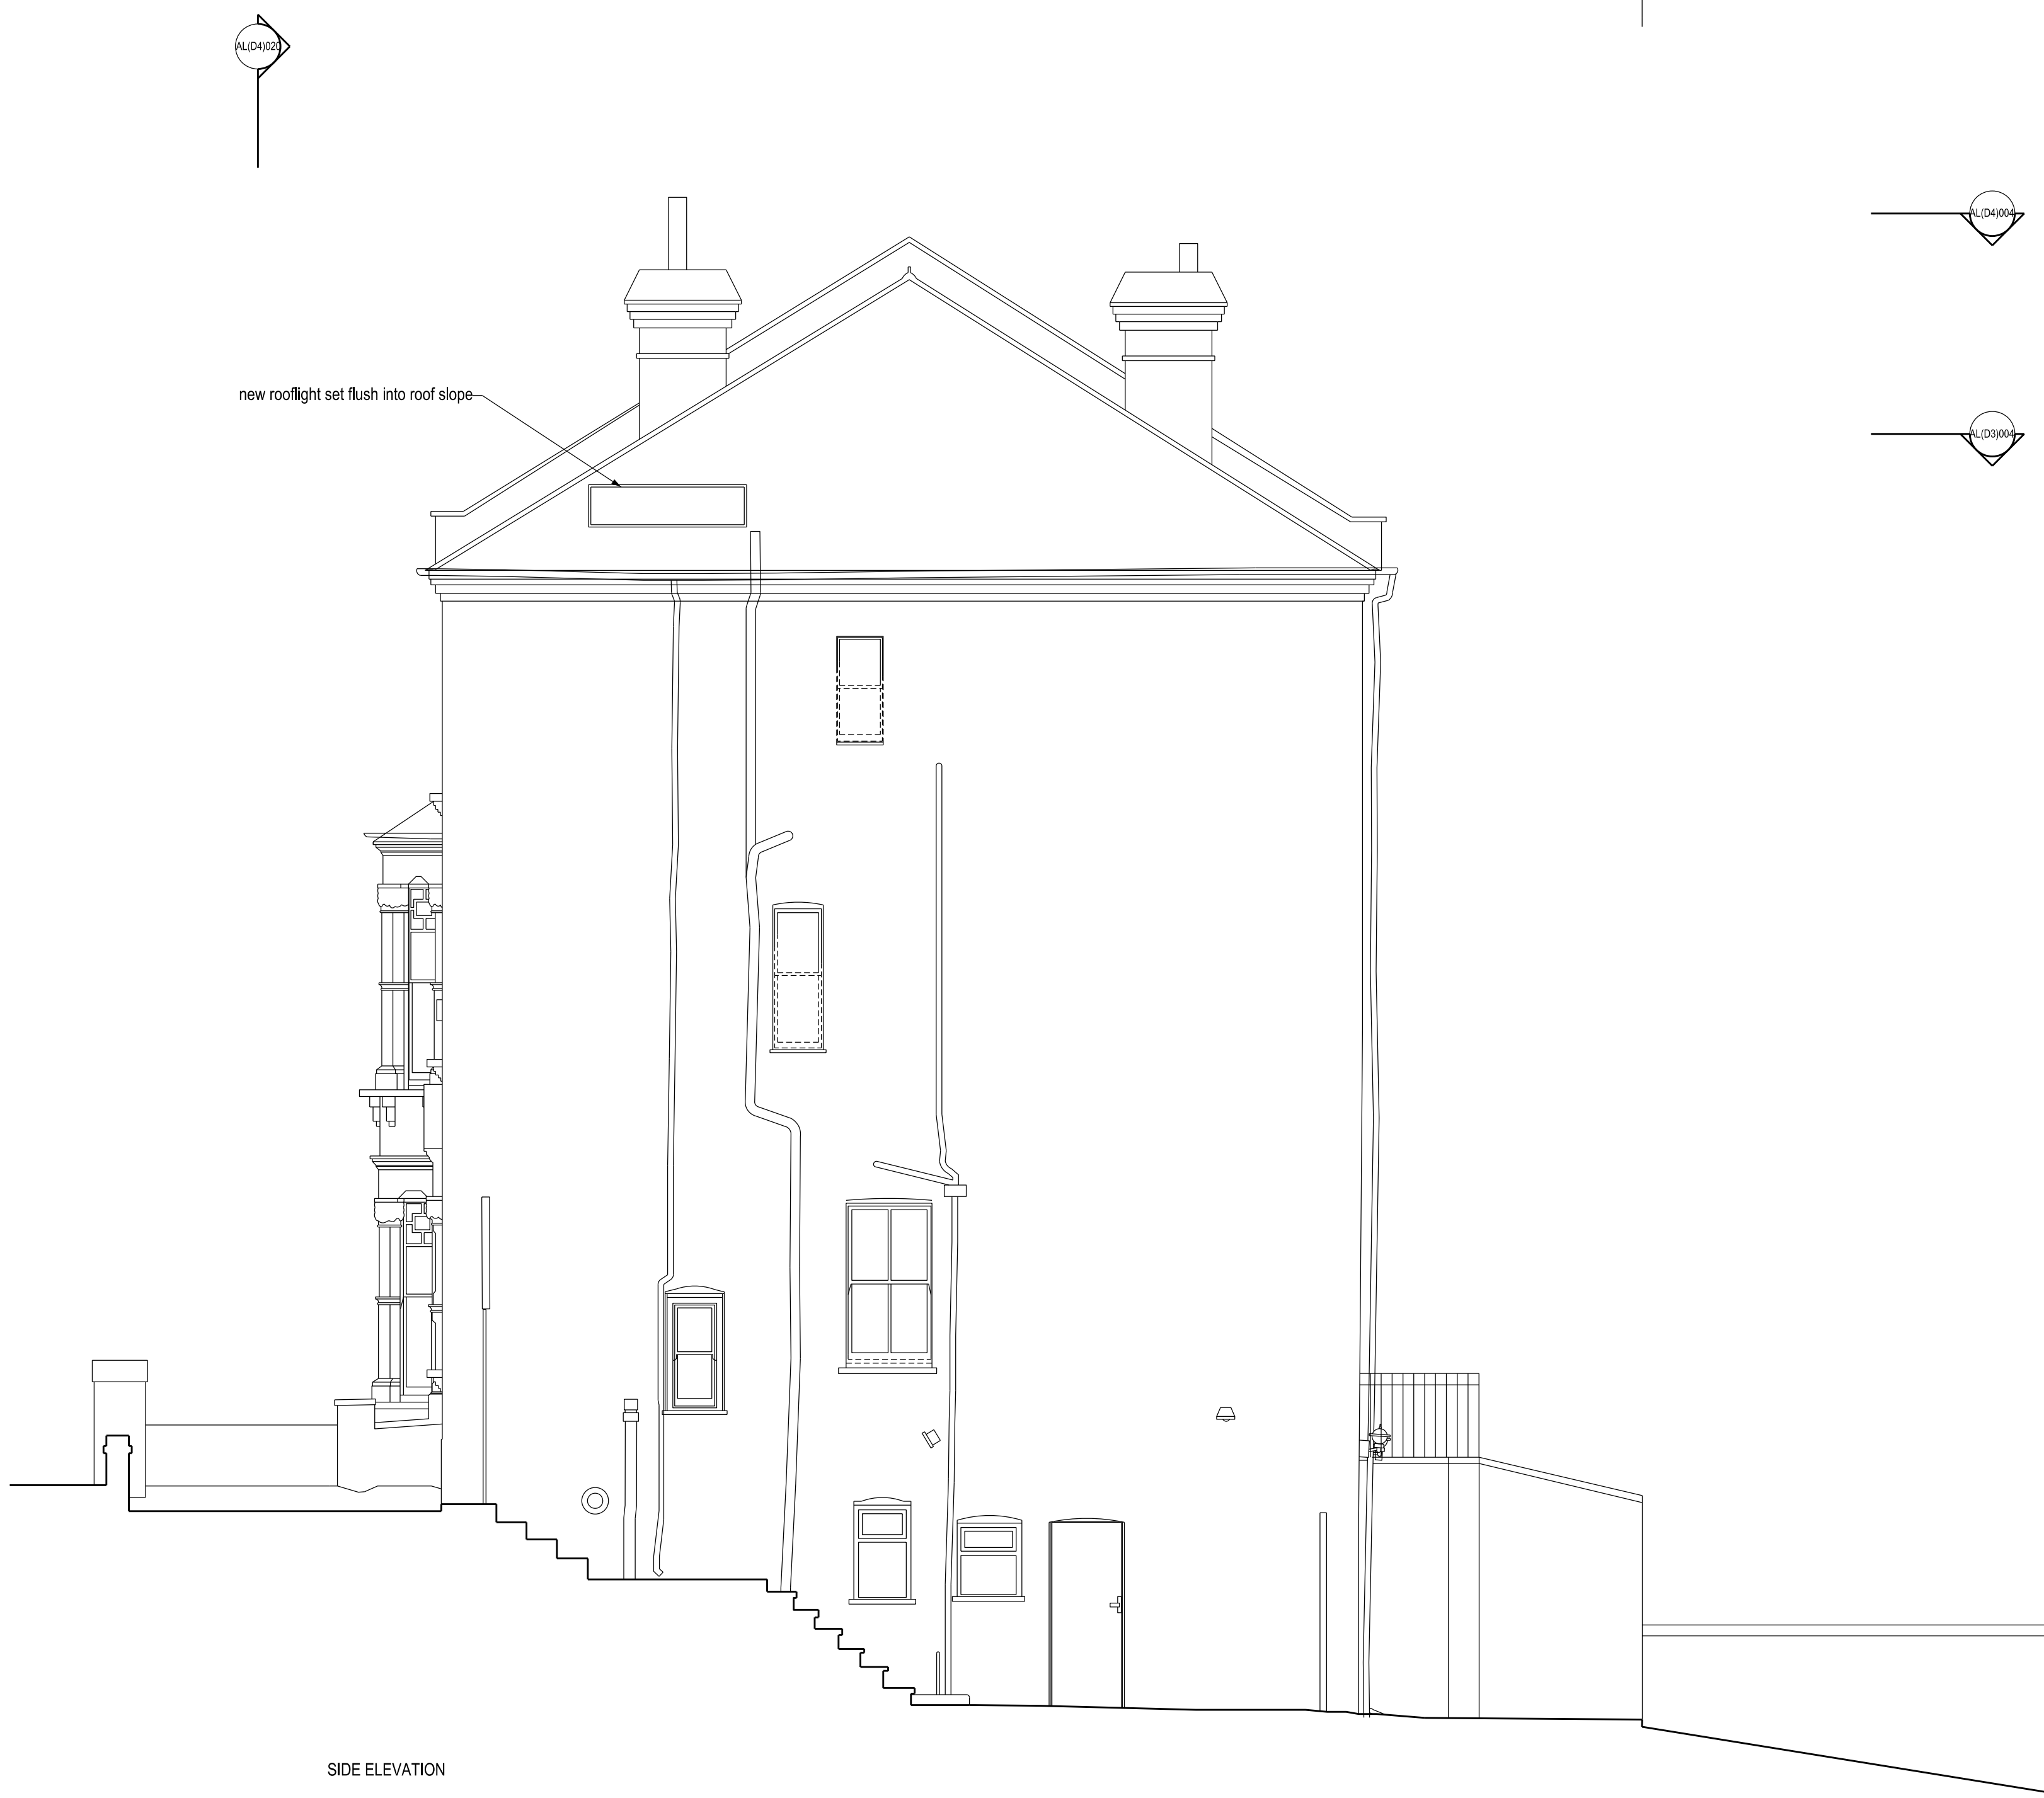

FRONT ELEVATION

SIDE ELEVATION

A DORMERS REMOVED 18.12.19

**PLANNING**

9 Nassington Road, London NW2  
 TITLE: ELEVATIONS FRONT & REAR - PROPOSED  
 SCALE: 1:50 @ A1  
 DATE: NOVEMBER 2019

AL(D4)020 A