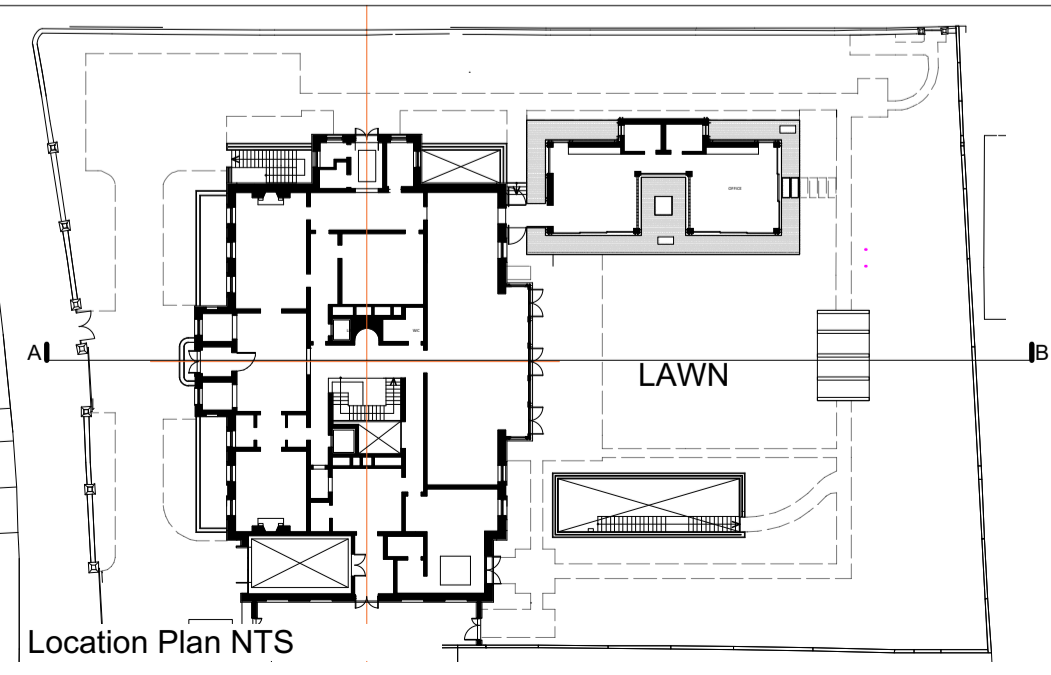

Legend

- Existing trees
- Soft landscaping surrounding lightwells
- Proposed levels

Section - Indicative Garden Pergola

Note:-

1. All dimensions are in millimeters unless otherwise indicated.
2. Any discrepancies in this drawing are to be brought to the immediate notice of the Landscape Architect.
3. The drawing is not to be scaled.
4. All existing dimensions/levels etc indicated on the drawings are to be verified on site.

del Buono Gazerwitz Ltd.
 Unit A 81 Curtain Road
 London EC2A 3AG
 tel: (44) 0207 613 1122
 email: info@delbuono-gazerwitz.co.uk

Project: 73-75 Avenue Road
 Drawing Title: General Arrangement - 573 application
 Scale & Sheet size: 1:100 @ A1
 Drawing No.: dBG 396/19 RevA
 Rev Date: 12.12.19
 Date: 01/03/19