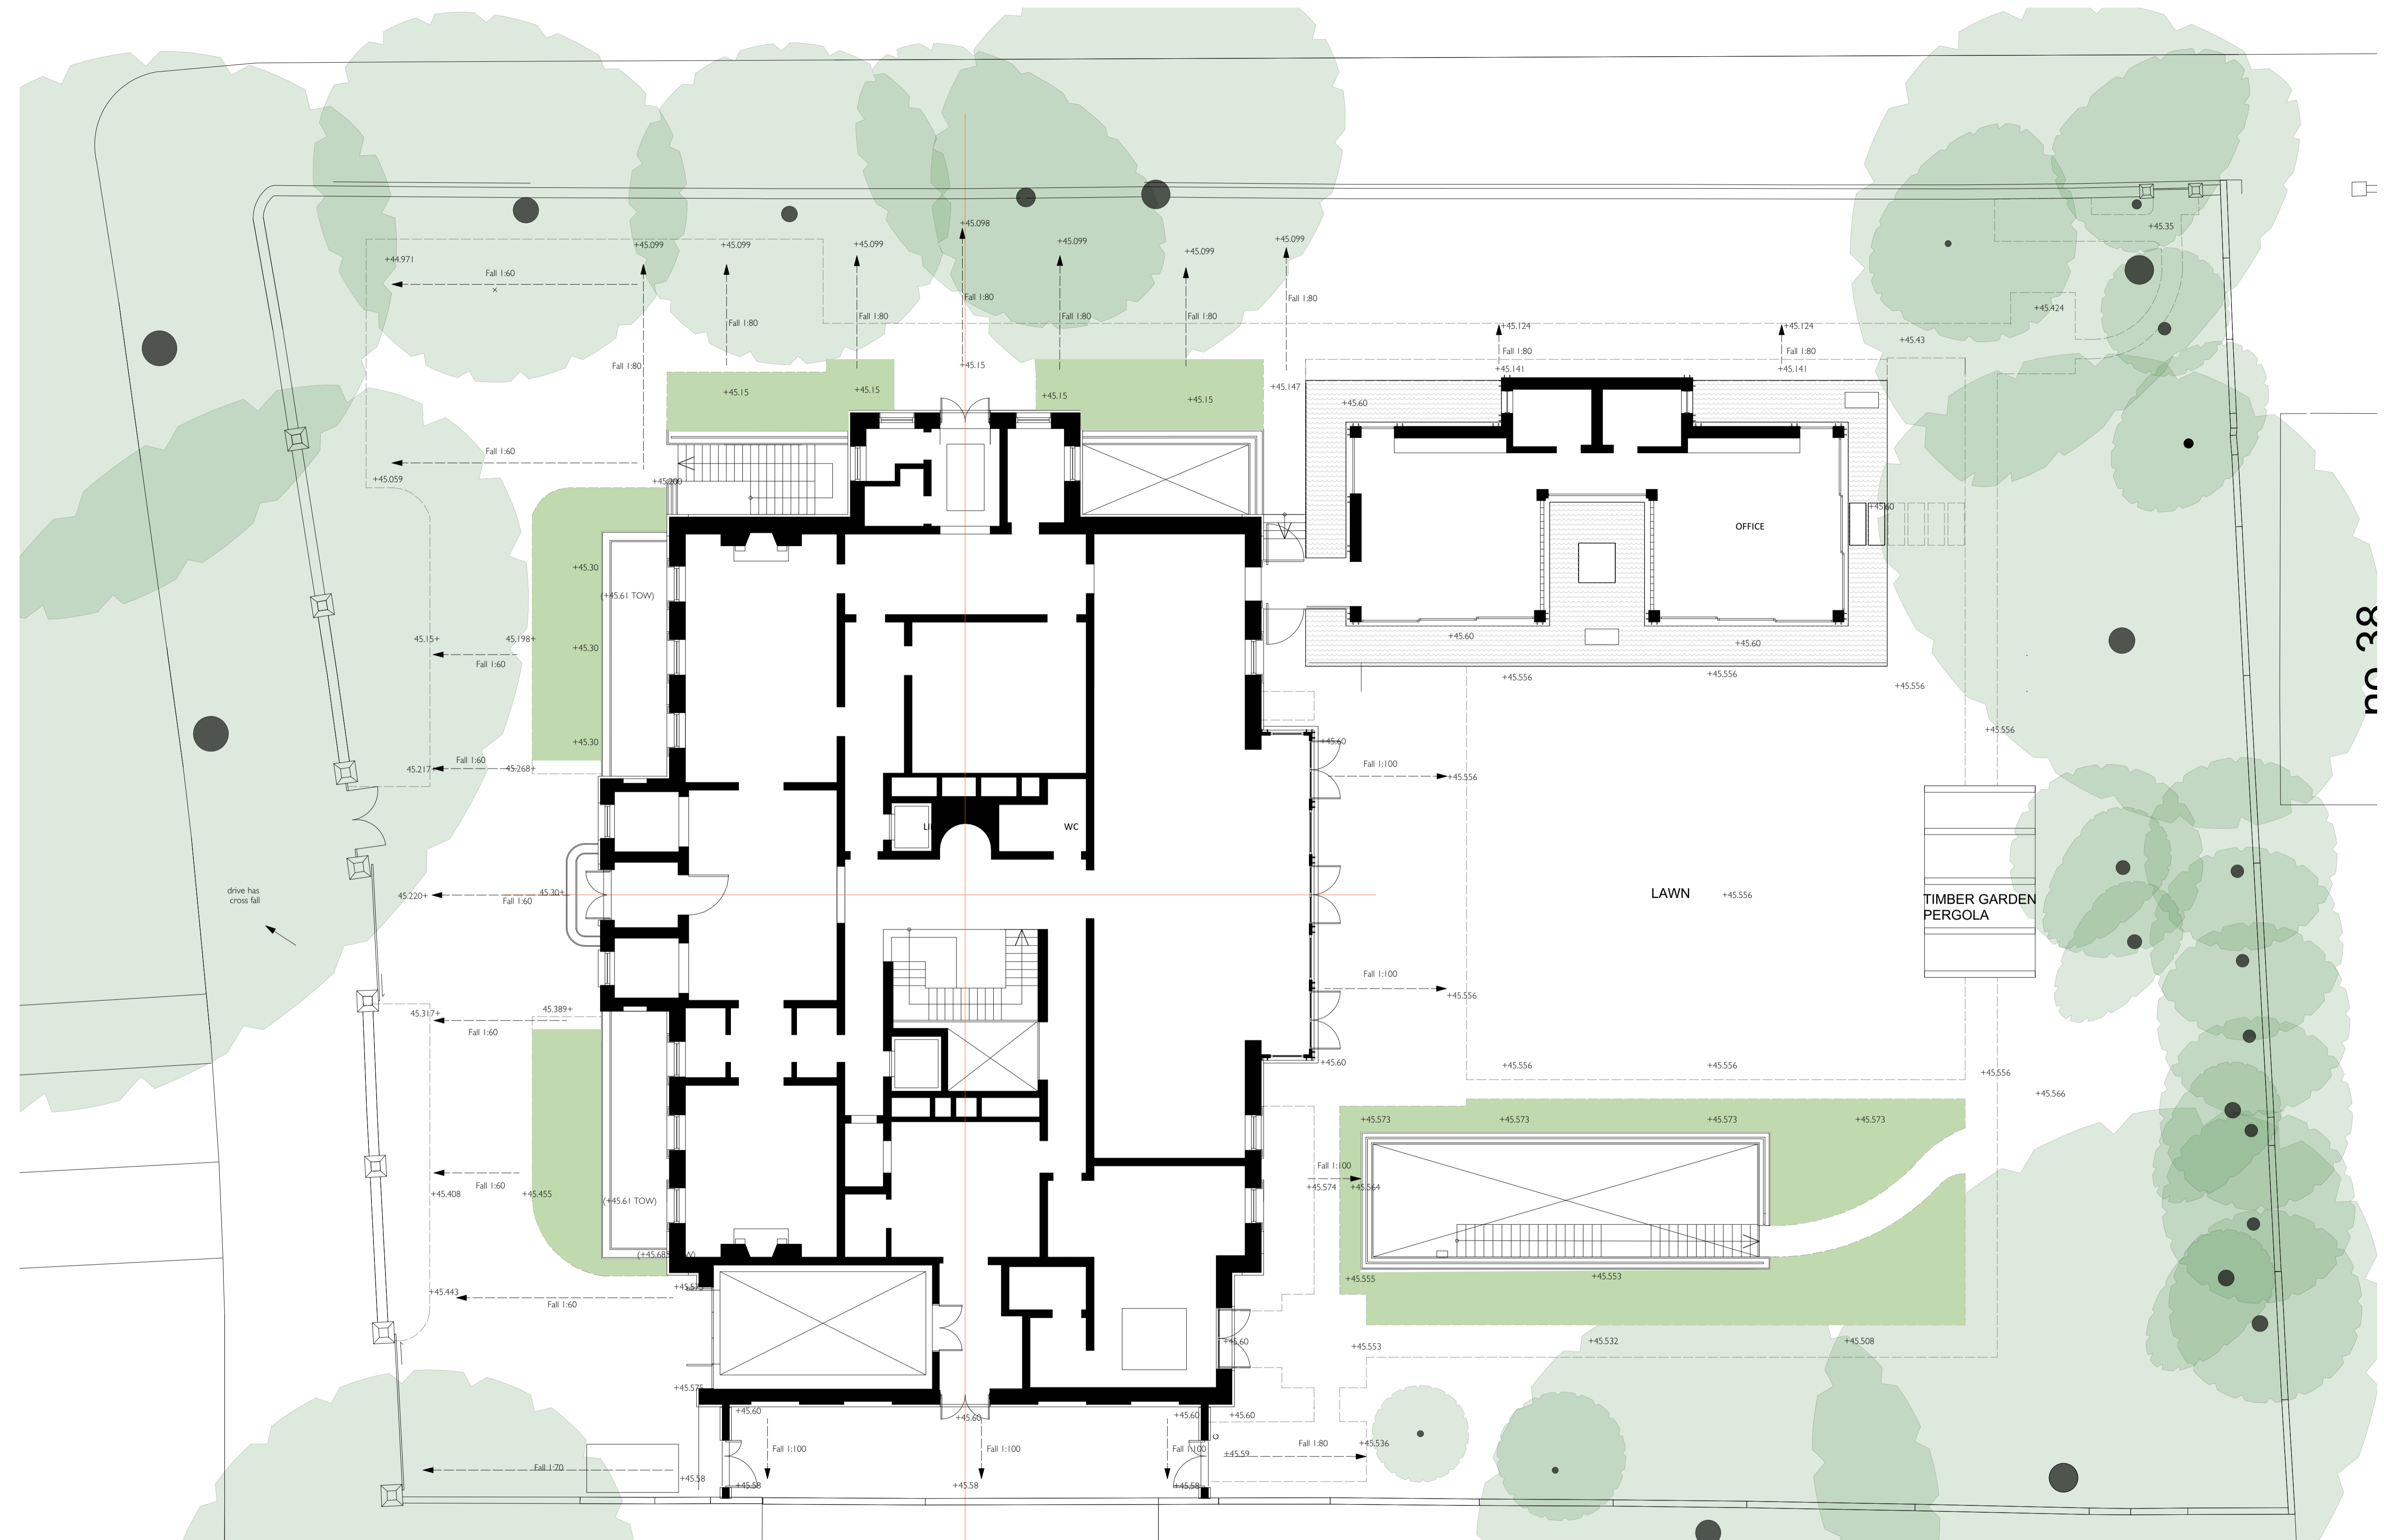

Legend

- Existing trees
- Soft landscaping surrounding lightwells
- Proposed levels

Section - Indicative Garden Pergola

Note:-

1. All dimensions are in millimeters unless otherwise indicated.
2. Any discrepancies in this drawing are to be brought to the immediate notice of the Landscape Architect.
3. The drawing is not to be scaled.
4. All existing dimensions/levels etc indicated on the drawings are to be verified on site.

del Buono Gazerwitz Ltd.
 Unit A 81 Curtain Road
 London EC2A 3AG
 tel: (44) 0207 613 1122
 email: info@delbuono-gazerwitz.co.uk

Project: 73-75 Avenue Road
 Drawing Title: General Arrangement - 573 application
 Scale & Sheet size: 1:100 @ A1
 Drawing No.: dBG 396/19 RevA
 Rev Date: 12.12.19
 Date: 01/03/19