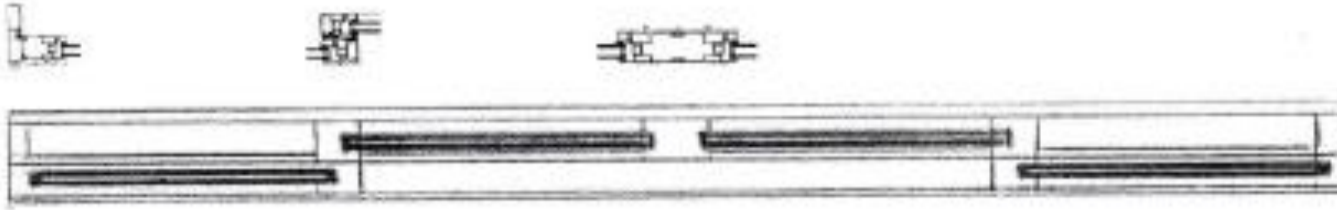

Drawing 104
Revised Proposed rear door in white aluminium
Flat 2 Greencroft Gardens NW6 3PH 15/12 2019
Scale 1:20

Proposed detail of cross section

Proposed detail of cross section