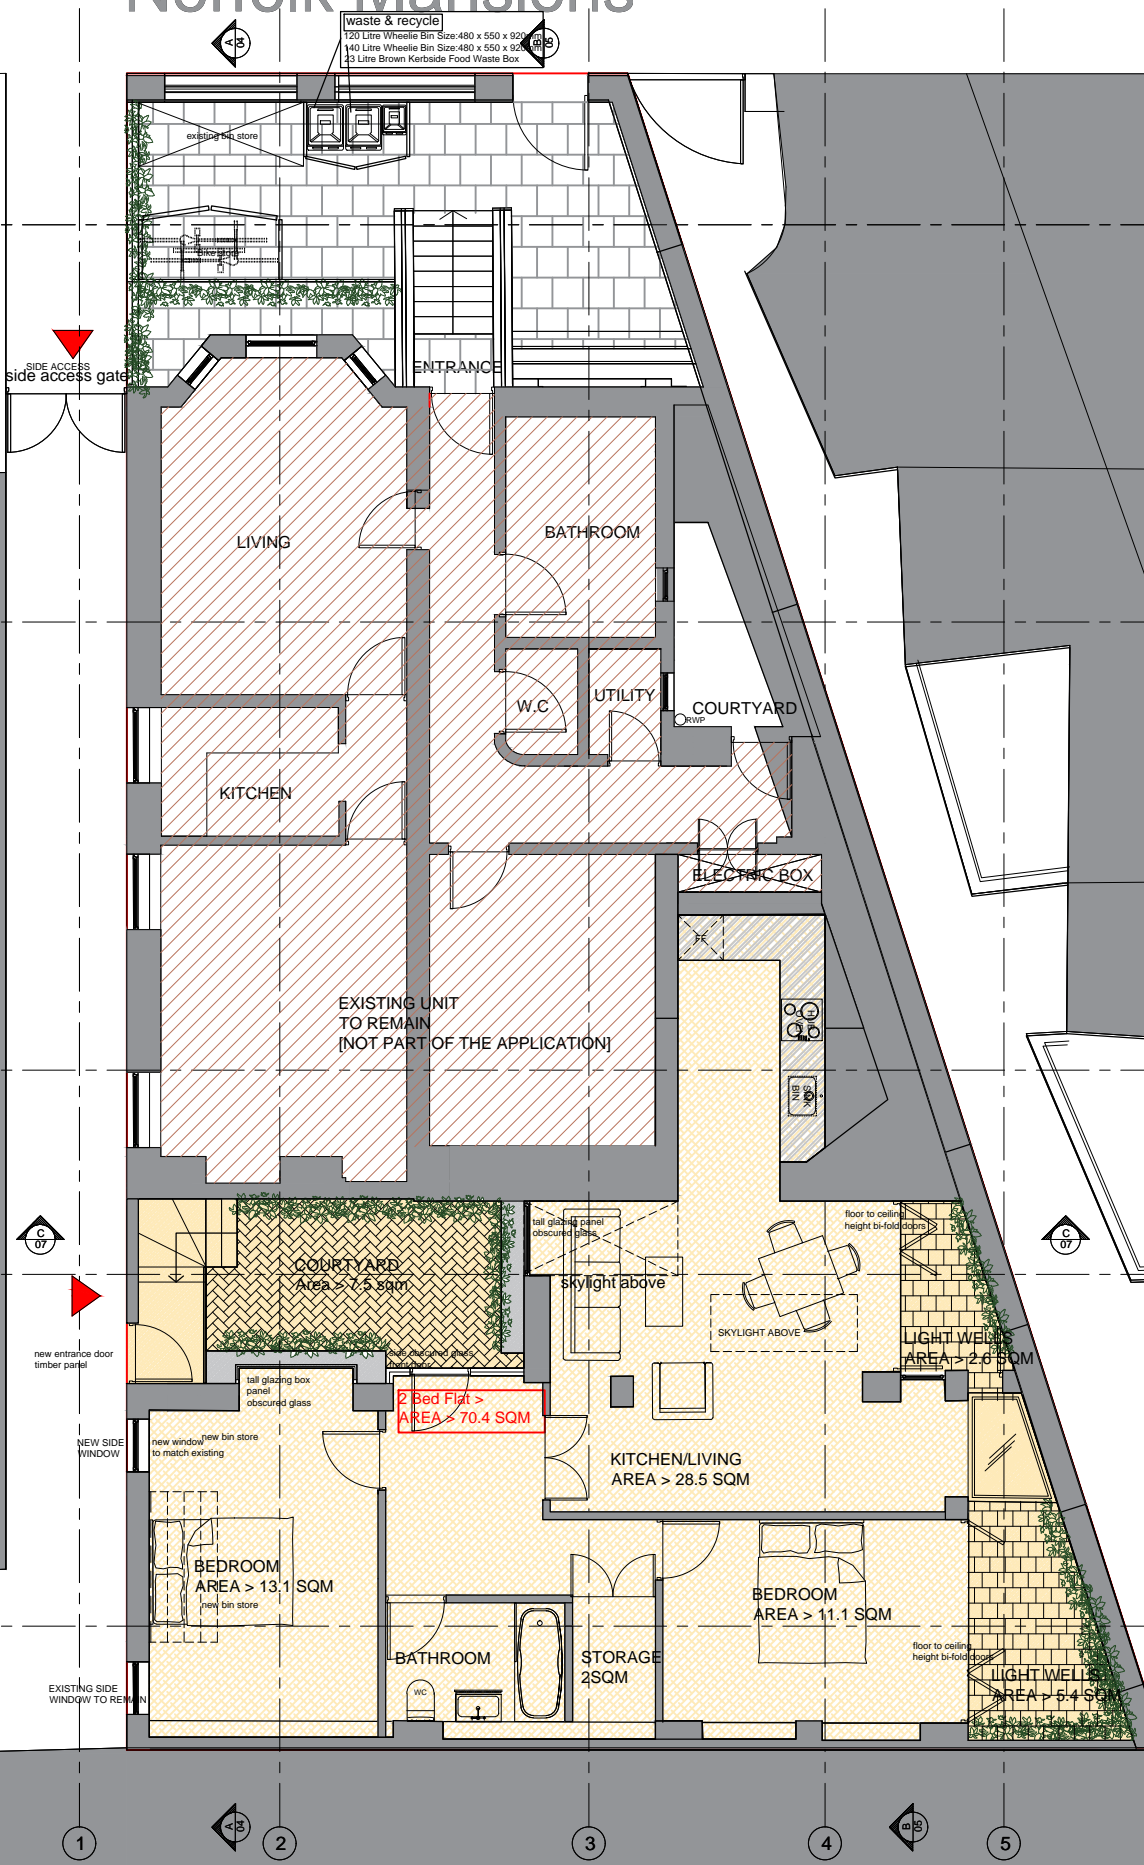

CONTROLLED ZONE

Norfolk Mansions

NO. 305

NO. 3

NO. 1

NEW IMAGES ARCHITECTS
Architecture | Design | Build

287 Regents Park Road N3 3JY
T: 020 8343 2113
info@newimagesltd.co.uk
www.newimagesltd.co.uk

Norfolk Mansions, Lithos Rd West Hampstead,
London
NW3 6DU

Drawing:
PROPOSED
LOWER GROUND FLOOR PLAN

Drawing	Date	Scale
SE	08.2019	1:100@A3

Job number	Drawing number
1801	P-0111C