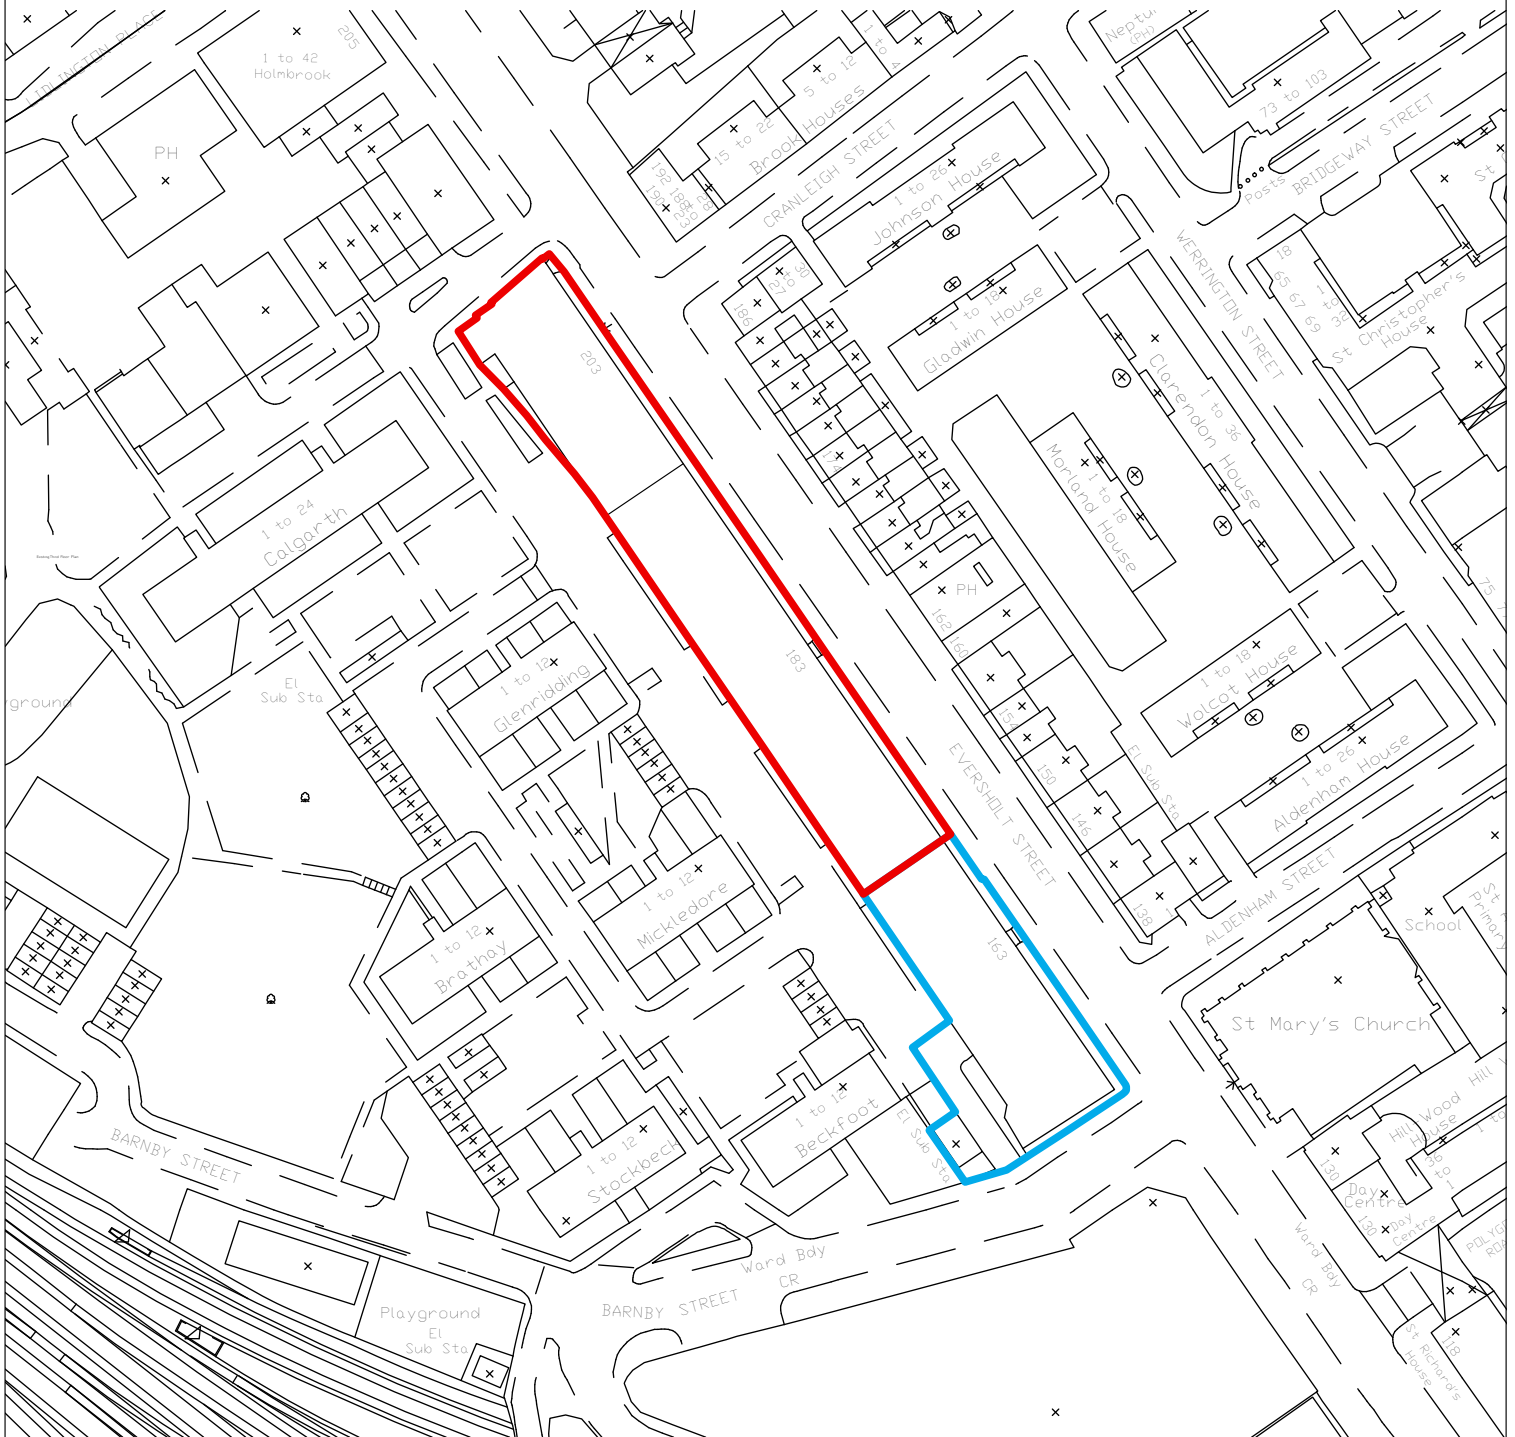

# PLANNING

Scale: 1:1250@A4

**258(SP)401**  
Site Location Plan  
183 - 203 Eversholt St  
Scale: 1:1250@A4

**halebrown architects**

Hale Brown Architects Ltd. Studio 1.04, Edinburgh House, 170 Kennington Lane, London SE11 5DP  
T: 020 3735 7442 E: mail@halebrown.com W: www.halebrown.com