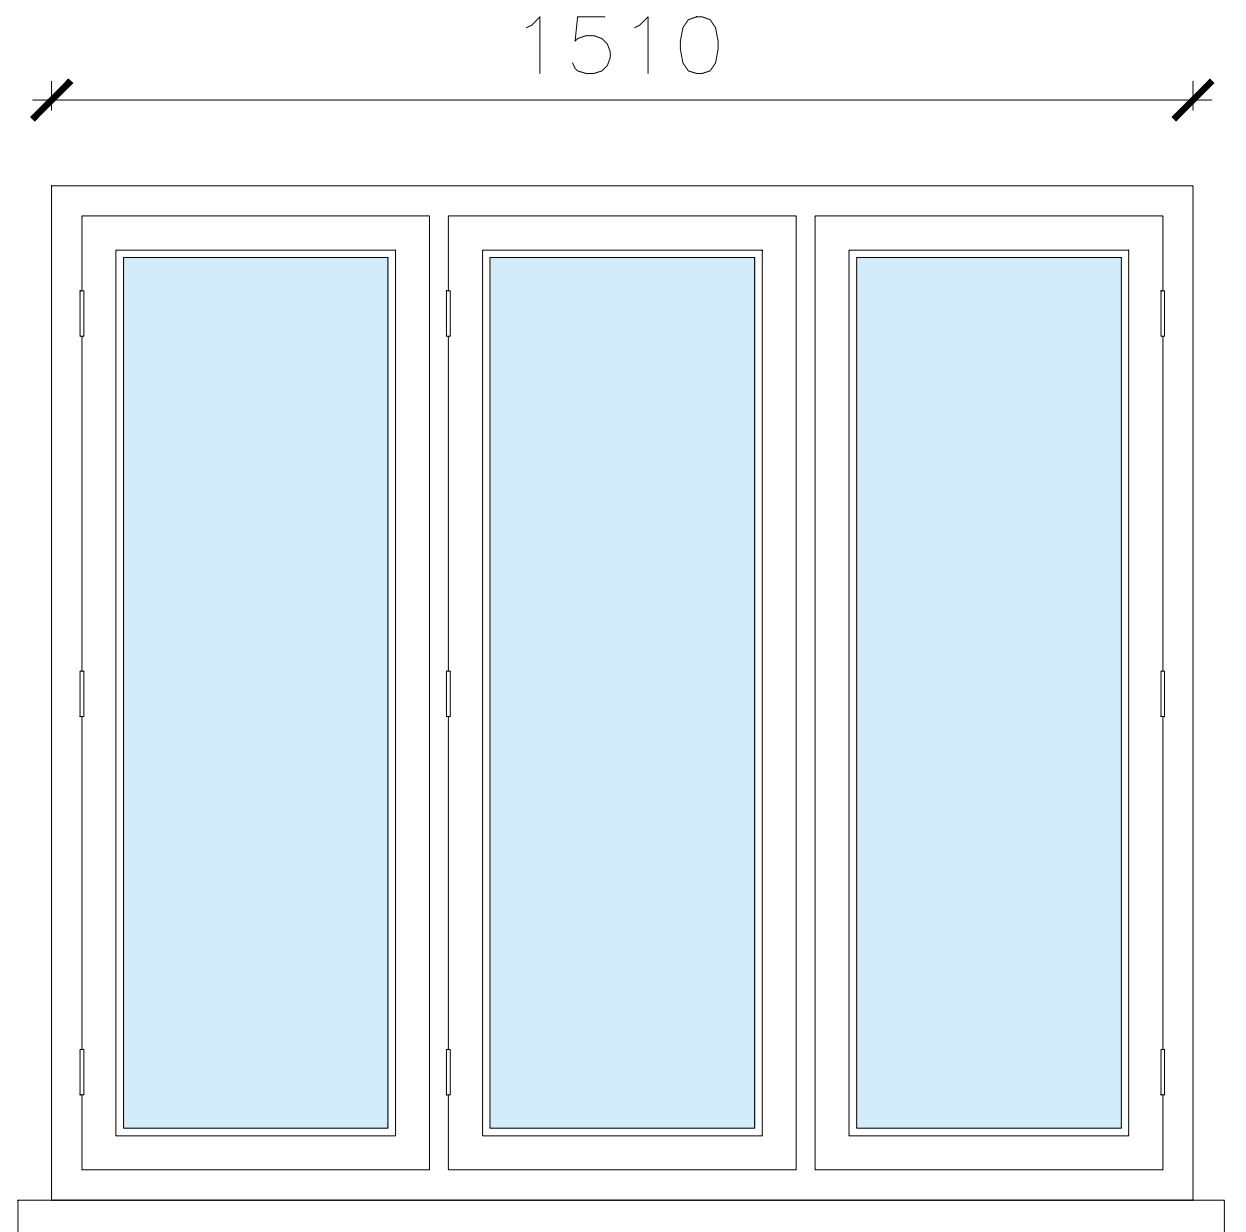

 Bedroom Window
 SCALE 1:10

 Sitting Room Window
 SCALE 1:10

Hardwood painted
Casement windows