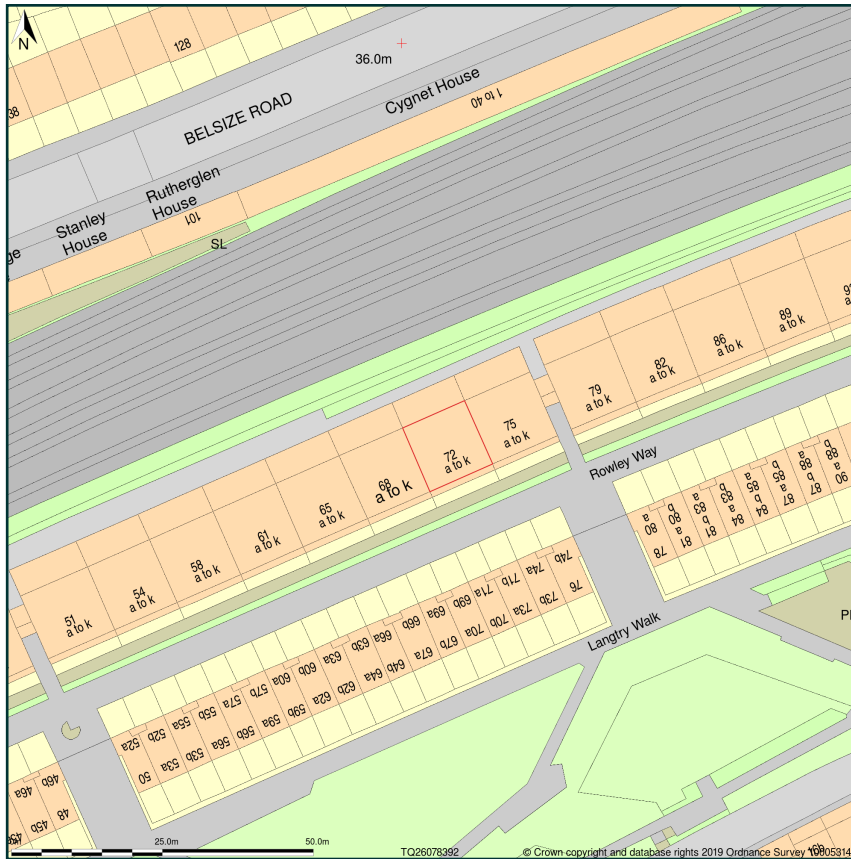

72f, Rowley Way, London, Camden, NW8 0SL

Site Plan shows area bounded by: 526009.19, 183856.33 526150.61, 183997.76 (at a scale of 1:1250), OSGridRef: TQ26078392. The representation of a road, track or path is no evidence of a right of way. The representation of features as lines is no evidence of a property boundary.

Produced on 14th Dec 2019 from the Ordnance Survey National Geographic Database and incorporating surveyed revision available at this date. Reproduction in whole or part is prohibited without the prior permission of Ordnance Survey. © Crown copyright 2019. Supplied by www.buyaplan.co.uk a licensed Ordnance Survey partner (100053143). Unique plan reference: #00479361-15F8E0