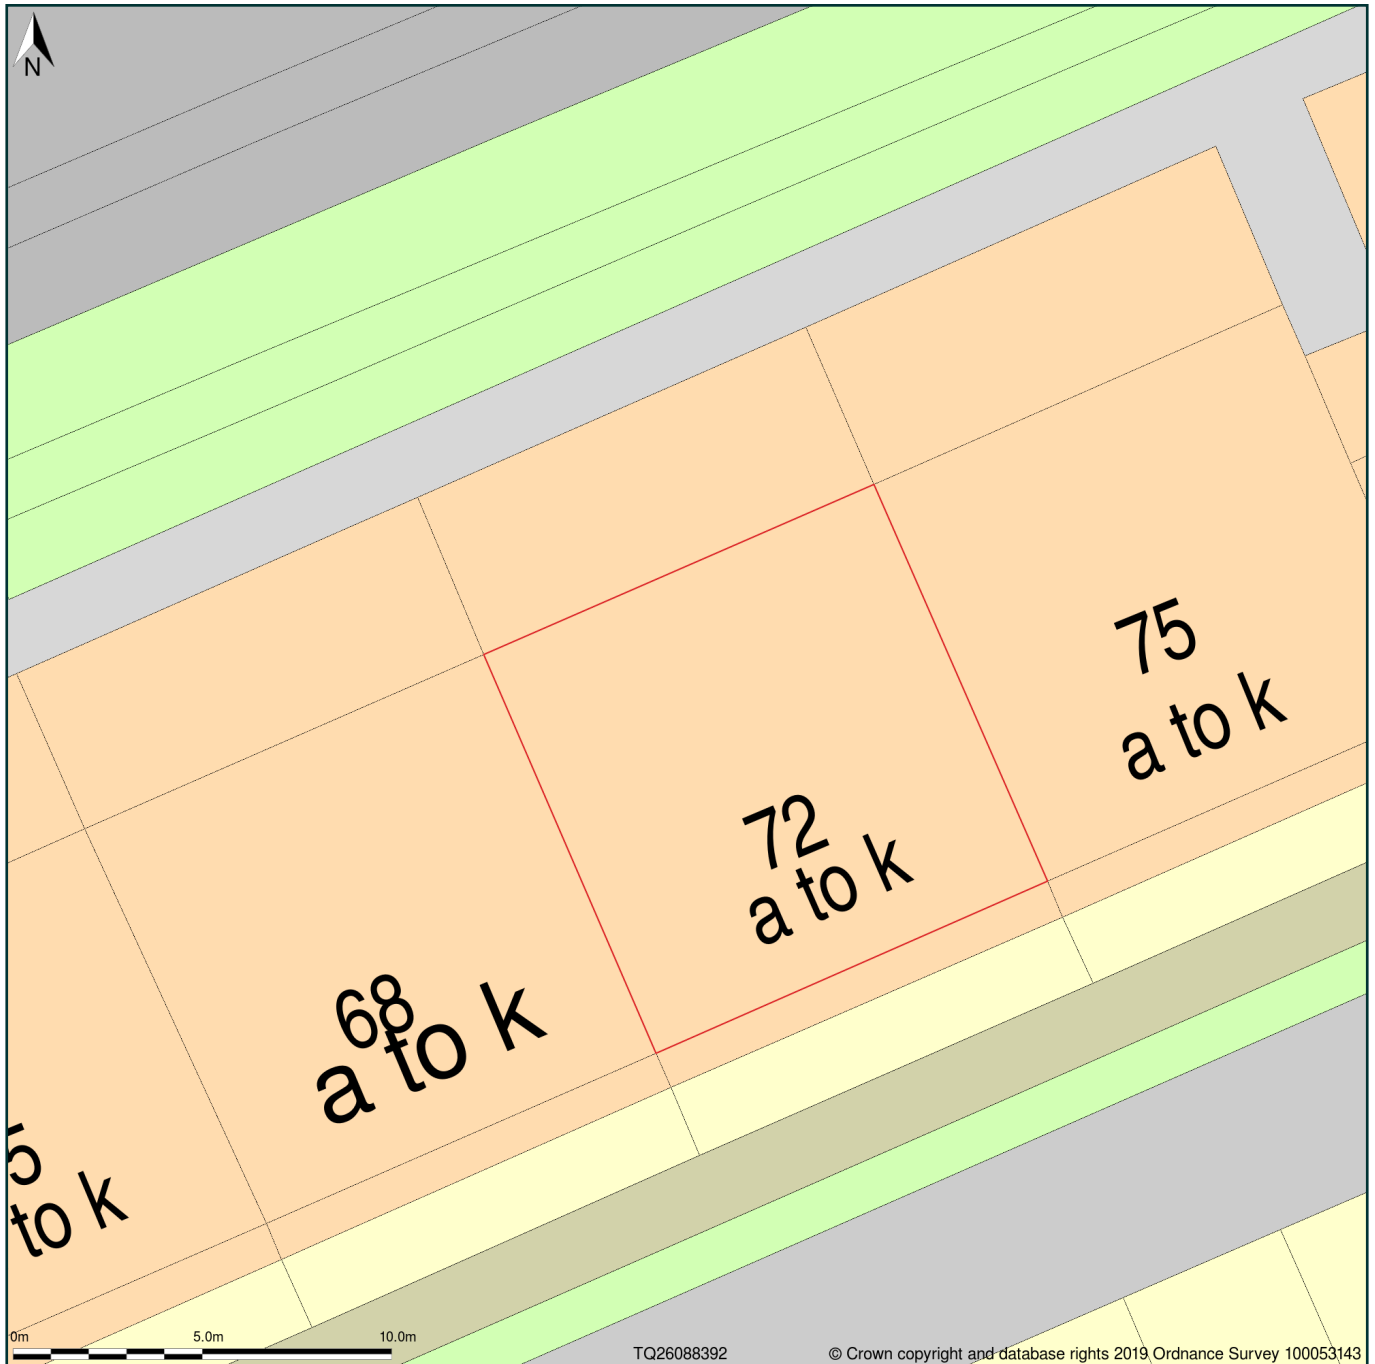

72f, Rowley Way, London, Camden, NW8 0SL

Block Plan shows area bounded by: 526062.02, 183909.02 526098.02, 183945.02 (at a scale of 1:200), OSGridRef: TQ26088392. The representation of a road, track or path is no evidence of a right of way. The representation of features as lines is no evidence of a property boundary.

Produced on 14th Dec 2019 from the Ordnance Survey National Geographic Database and incorporating surveyed revision available at this date. Reproduction in whole or part is prohibited without the prior permission of Ordnance Survey. © Crown copyright 2019. Supplied by www.buyaplan.co.uk a licensed Ordnance Survey partner (100053143). Unique plan reference: #00479362-933583