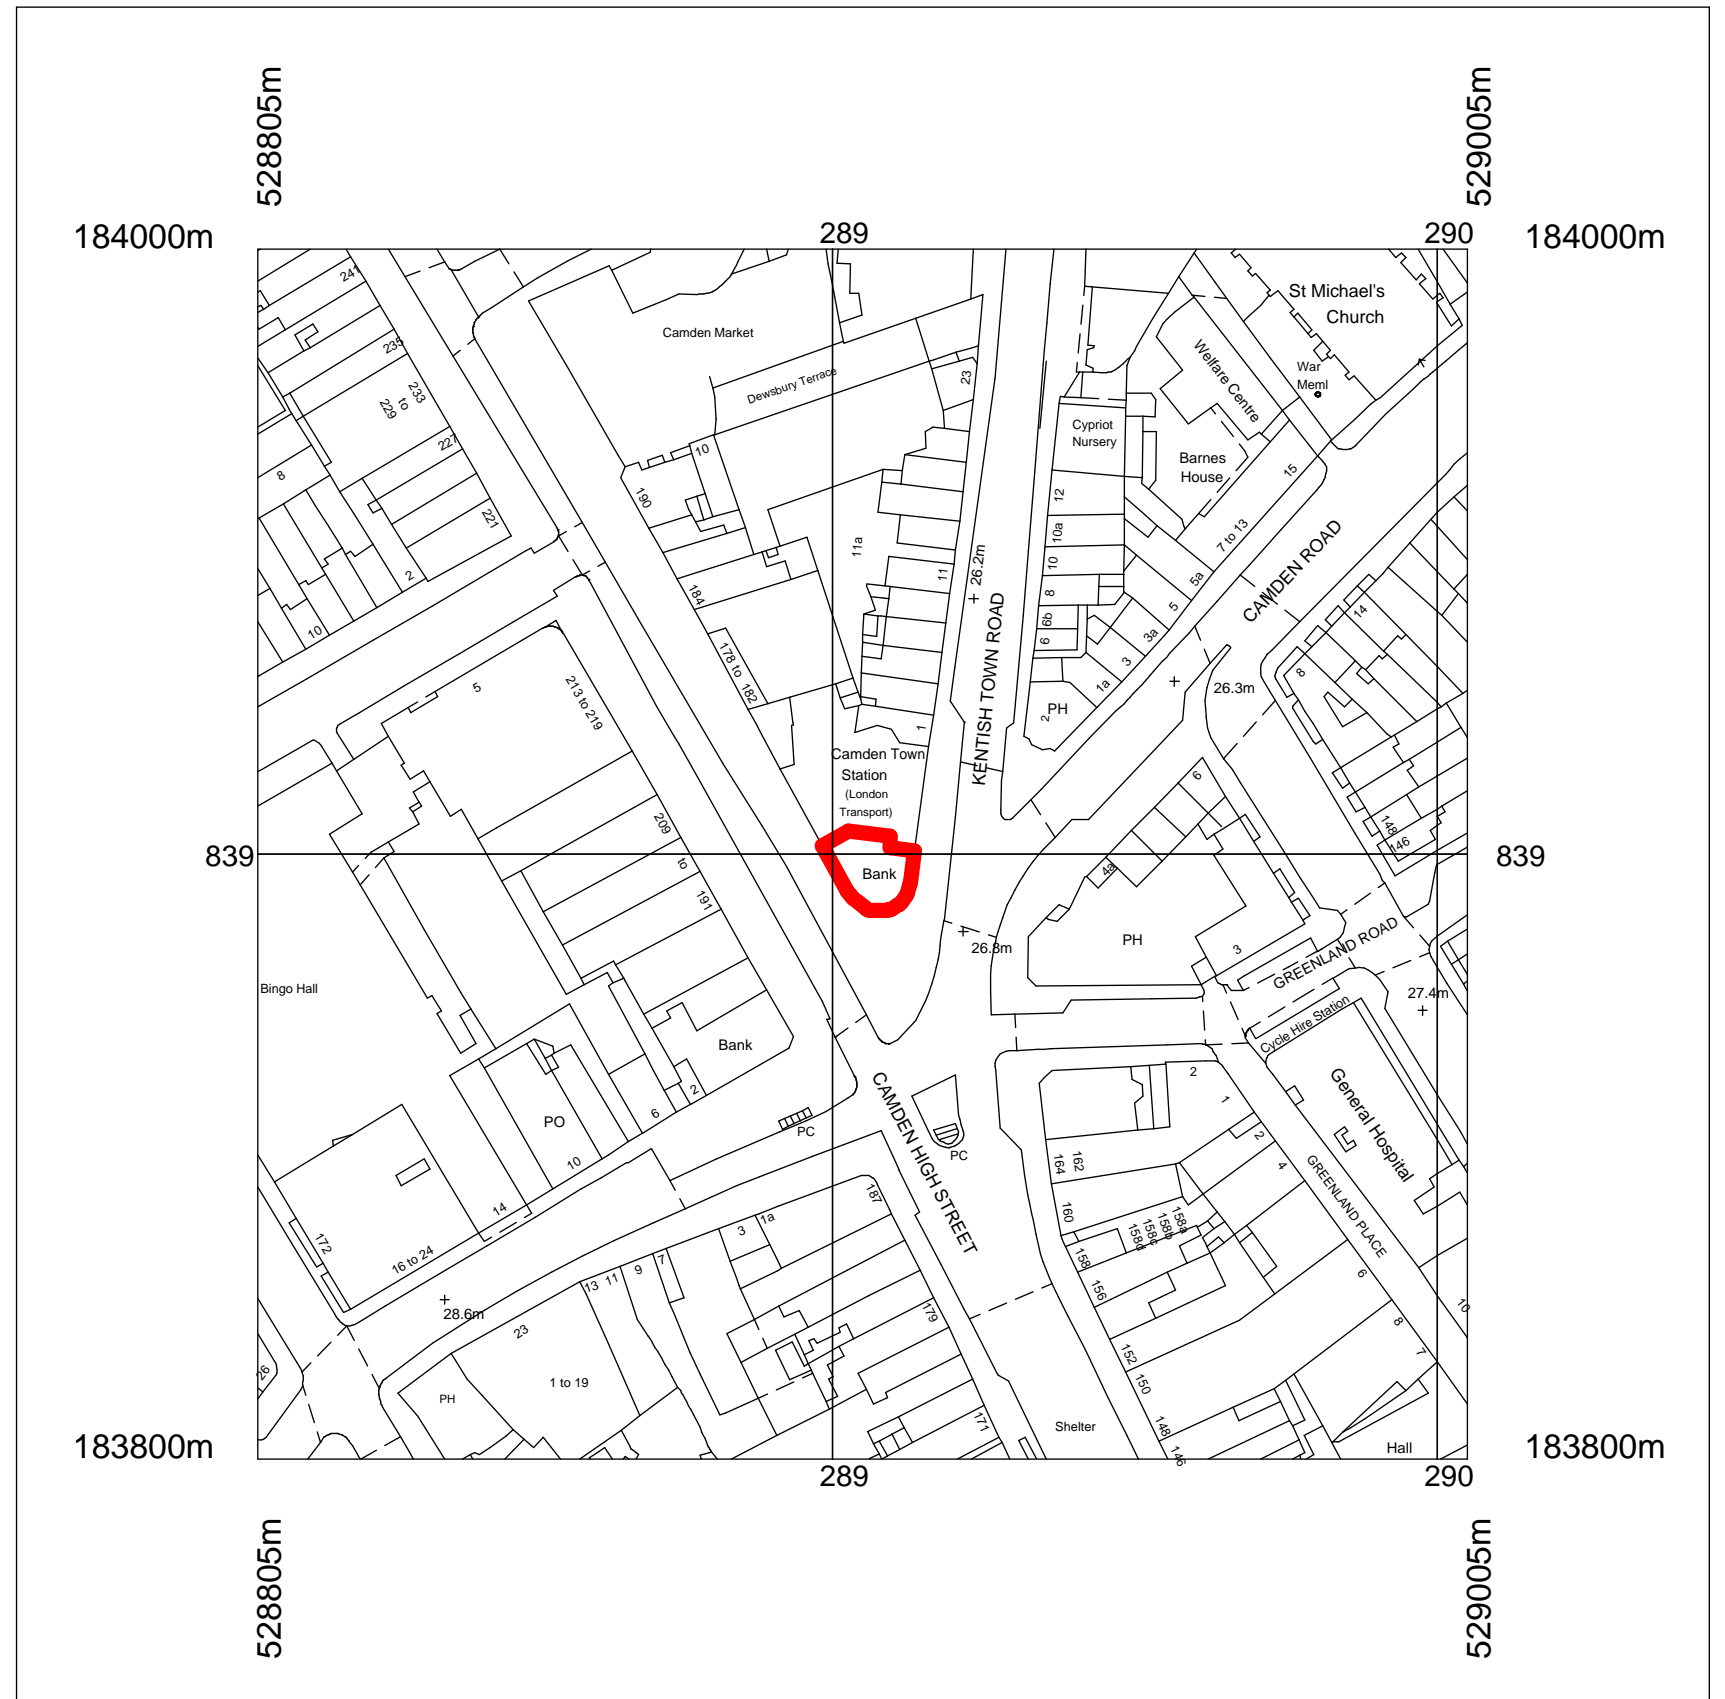

BLOCK PLAN 1:500 @ A3

© Crown copyright and database rights 2016 OS 100038864

Reproduction in whole or in part is prohibited  
without the permission of Ordnance Survey.

LOCATION PLAN 1:1250 @ A3

REVISION	BY	DATE	REVISION	BY	DATE