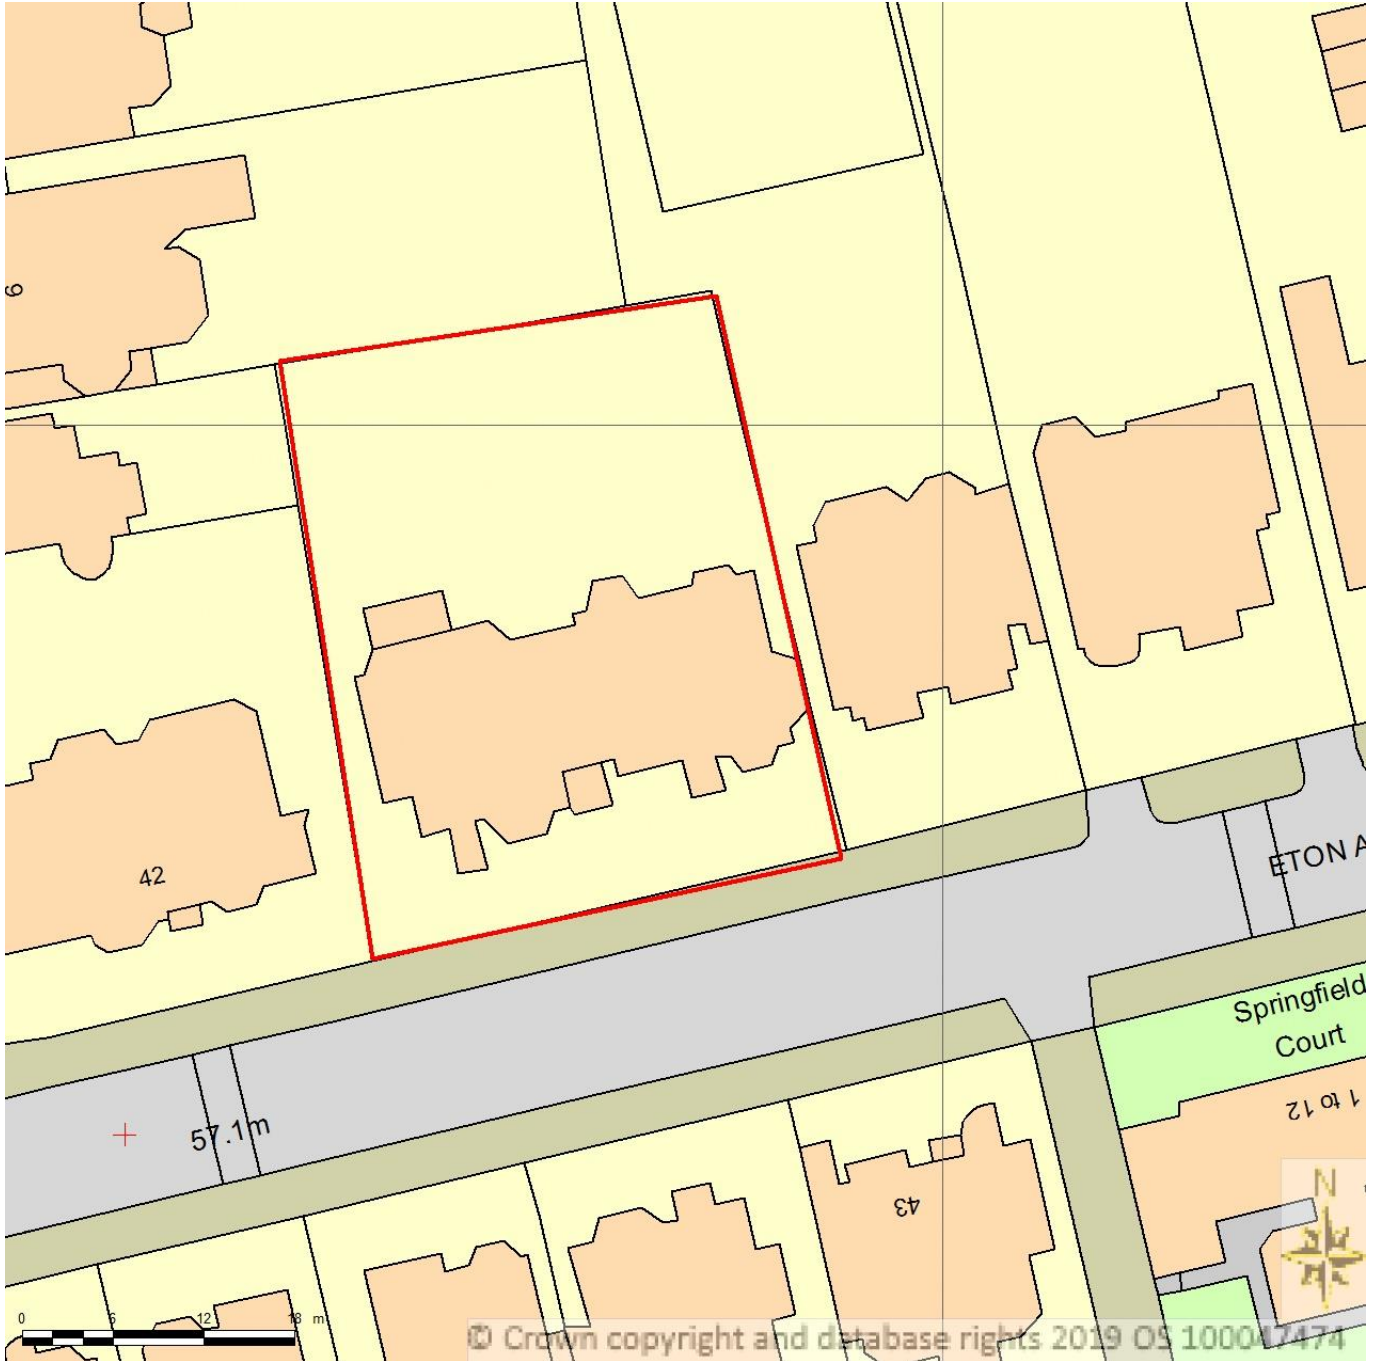

BLOCK/SITE PLAN
AREA 90m x 90m
SCALE 1:500 on A4
CENTRE COORDINATES: 527083, 184483

Supplied by Streetwise Maps Ltd
www.streetwise.net
Licence No: 100047474
12/12/2019 10:45:33