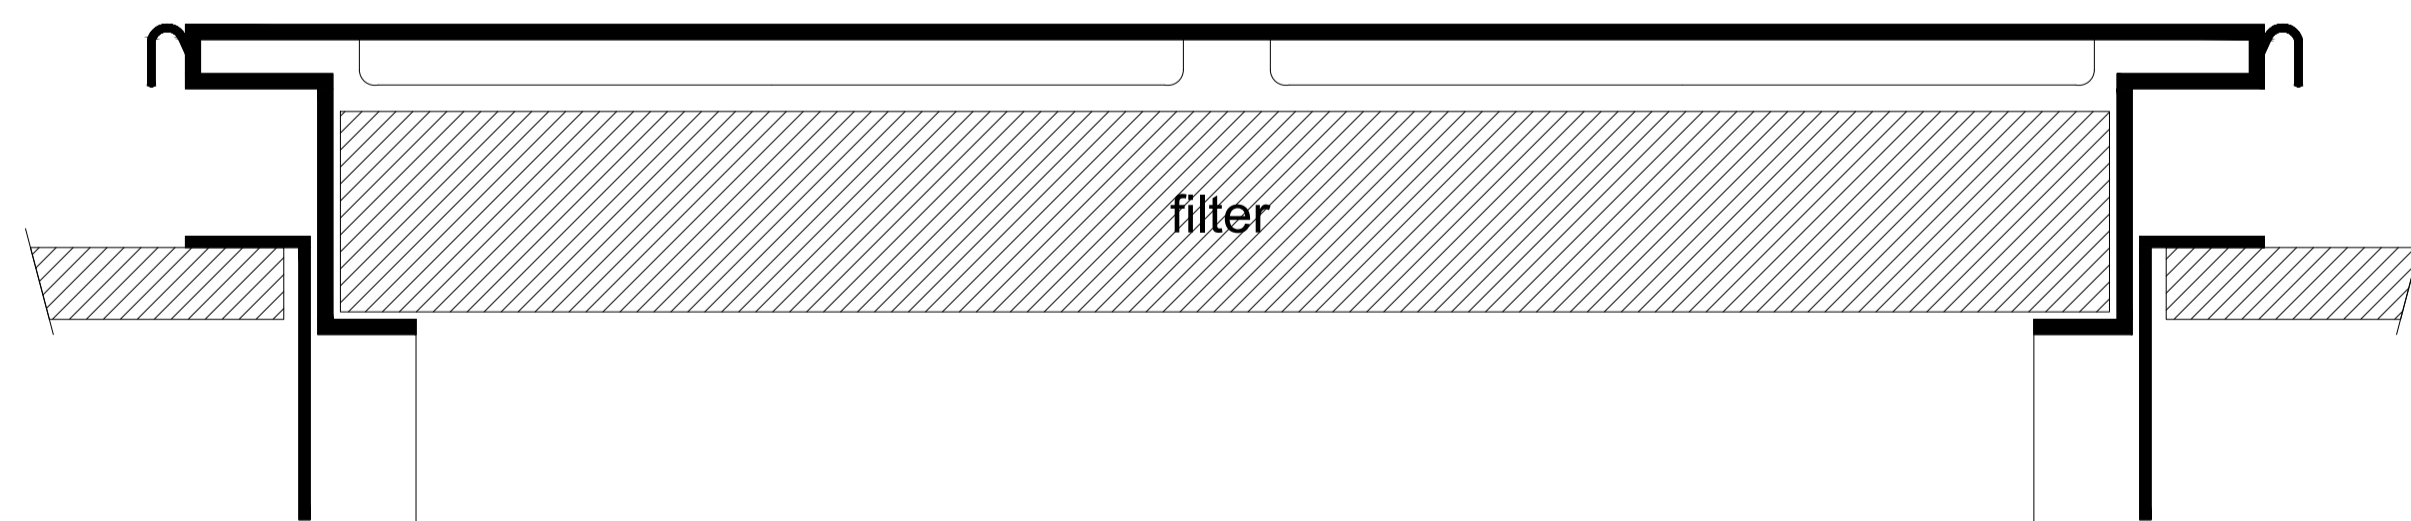

Do not scale from drawings.
To be read in conjunction with all relevant Architects', Services and Structural Engineers' drawings.
All dimensions to be checked on site.
Errors to be reported immediately to the Architect.

Aluminium grill
Couleur: white

550

filter
ventilation duct

P1	11.11.2019	Issue for planning	MS	PA
Rev.	Date	Description	DB	CB

TT Architects

2 Eustace House
Old Paradise Street
London, SE11 6AN

Project
Z-WILD COURT
4 Wild Court & 75 Kingsway
London
WC2B 4AU

Client
Z Hotels

Drawing Name Envelope Detail: Ventilation grill	
Date	Issue
25.07.2019	For planning
Scale	Drawn/Checked
As shown@A1	MS/PA
Drawing No. & Revision	