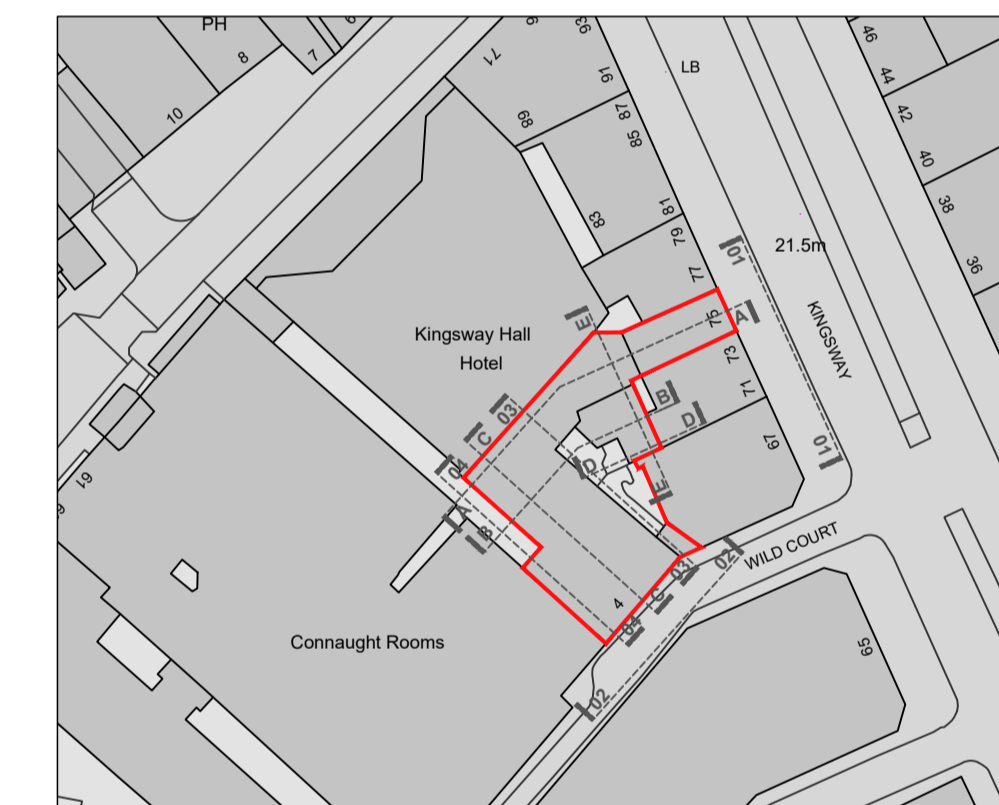

P1	11.11.2019	Issue for planning	MS	PA
Rev.	Date	Description	DB	CB

TT Architects

2 Eustace House
Old Paradise Street
London, SE11 6AN

Project
Z-WILD COURT
4 Wild Court & 75 Kingsway
London
WC2B 4AU

Client
Z Hotels

Drawing Name Envelope Detail: Ventilation grill	
Date	Issue
25.07.2019	For planning
Scale	Drawn/Checked
As shown@A1	MS/PA
Drawing No. & Revision