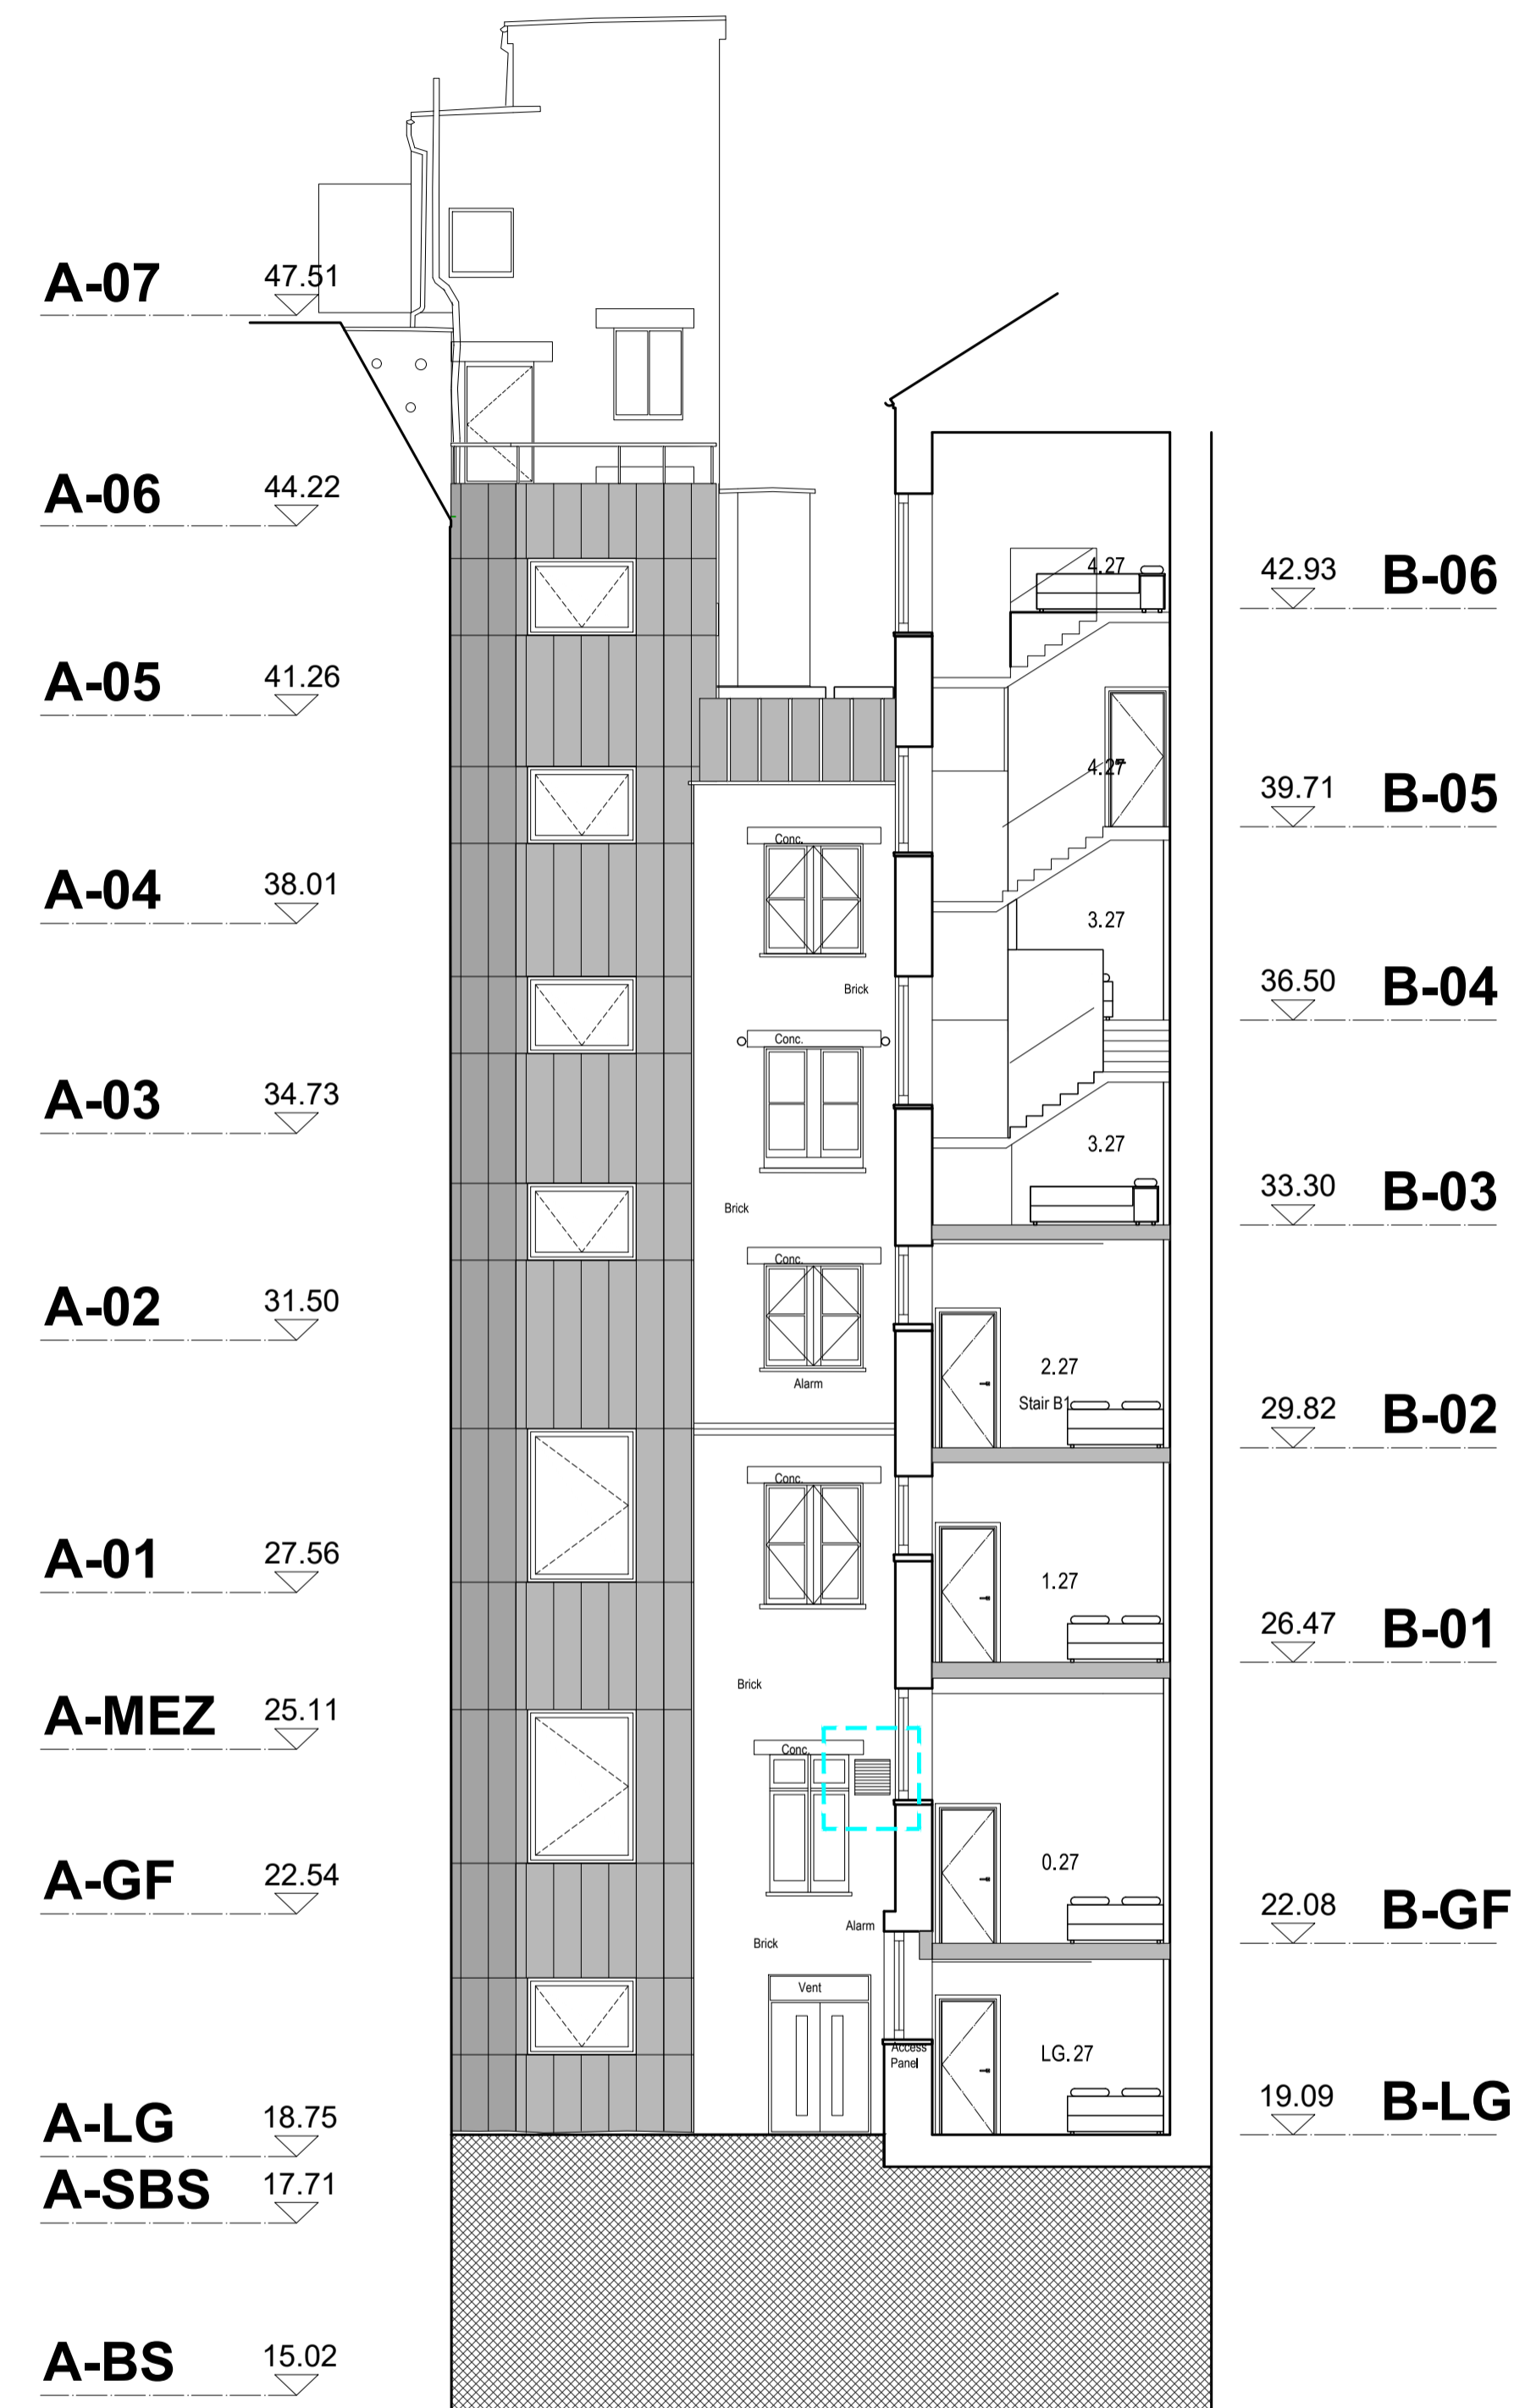

Aluminium grill
Couleur: white

550

filter
ventilation duct

P1	11.11.2019	Issue for planning	MS	PA
Rev.	Date	Description	DB	CB

TT Architects

2 Eustace House
Old Paradise Street
London, SE11 6AN

Project
Z-WILD COURT
4 Wild Court & 75 Kingsway
London
WC2B 4AU

Client
Z Hotels

Drawing Name Envelope Detail: Ventilation grill	
Date	Issue
25.07.2019	For planning
Scale	Drawn/Checked
As shown@A1	MS/PA
Drawing No. & Revision	