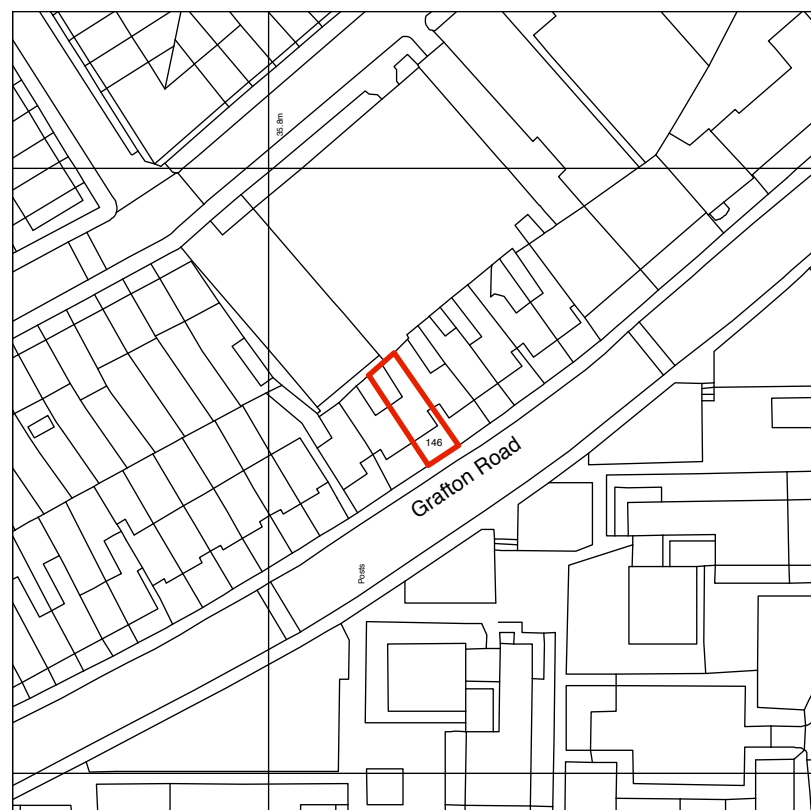

Do not scale from this drawing.
Dimensions are to be verified on site prior to construction.

Notes

0 10 20 30 40 50 M

Location Plan
Scale: 1:1250

0 5 10 15 20 25 M

Site Plan
Scale: 1:500

Revisions

4orm

1-5 Offord Street London N1 1DH

studio@4orm.co.uk
www.4orm.co.uk

Project
146 Grafton Road
Belsize Park, London, NW5 4BA

Drawing Title

Location & Site Plan

Drawing Status
PLANNING

Date	Scale @ A3	Drawn
December 2019	1:1250 & 1:500	NT