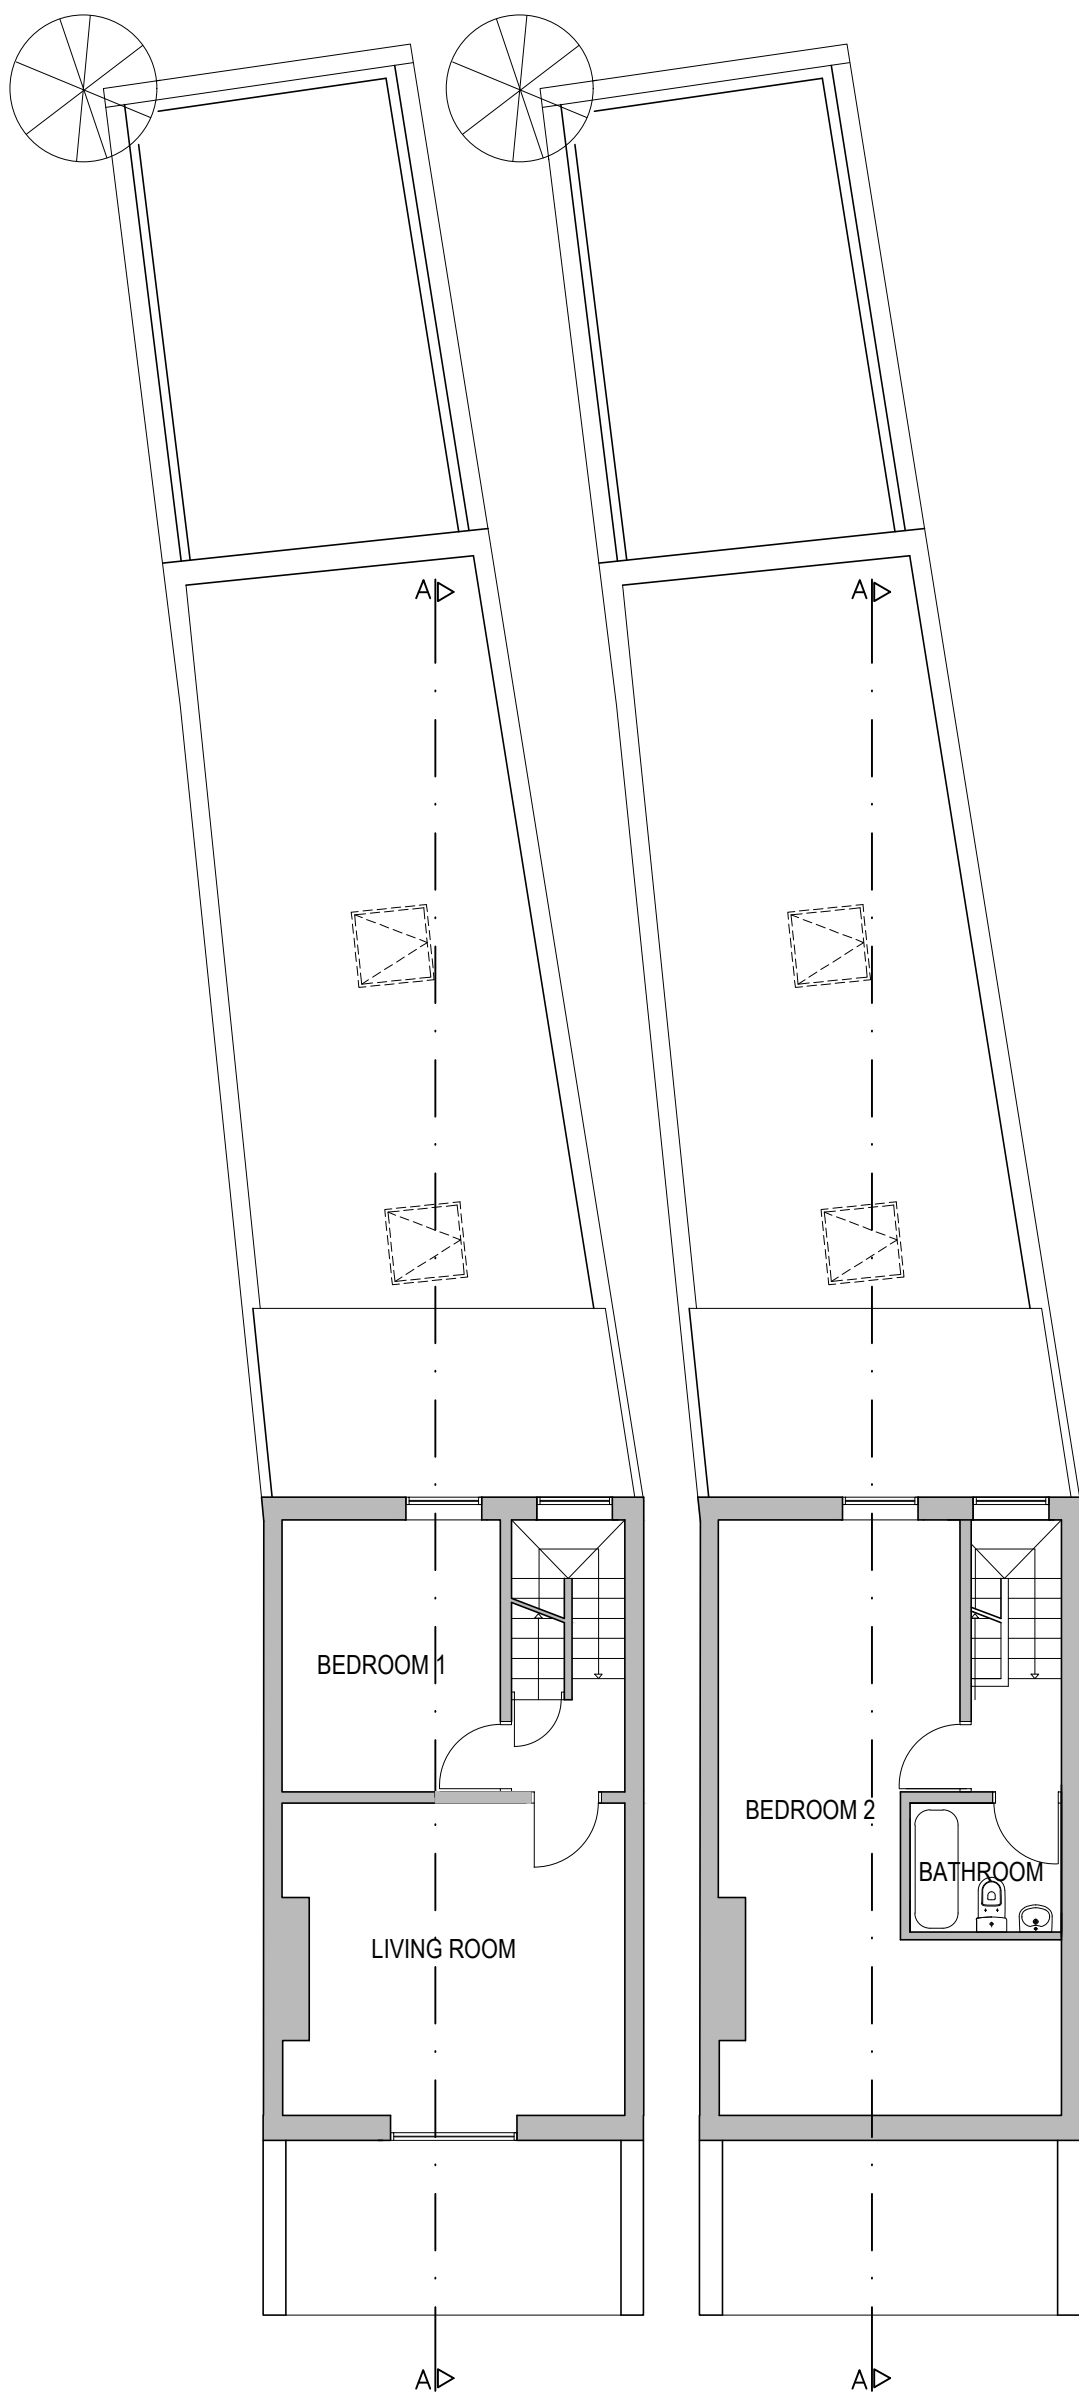

PROPOSED FIRST FLOOR PLAN
SCALE: 1/100

PROPOSED SECOND FLOOR PLAN
SCALE: 1/100

PROPOSED LOFT FLOOR PLAN
SCALE: 1/100

385 KENTISH TOWN ROAD LONDON ,NW5 2TJ	
PROPOSED FLOOR PLANS	
REF. NO : TR-1611-5	
SCALE : 1/100@A3	DATE :16/11/2019