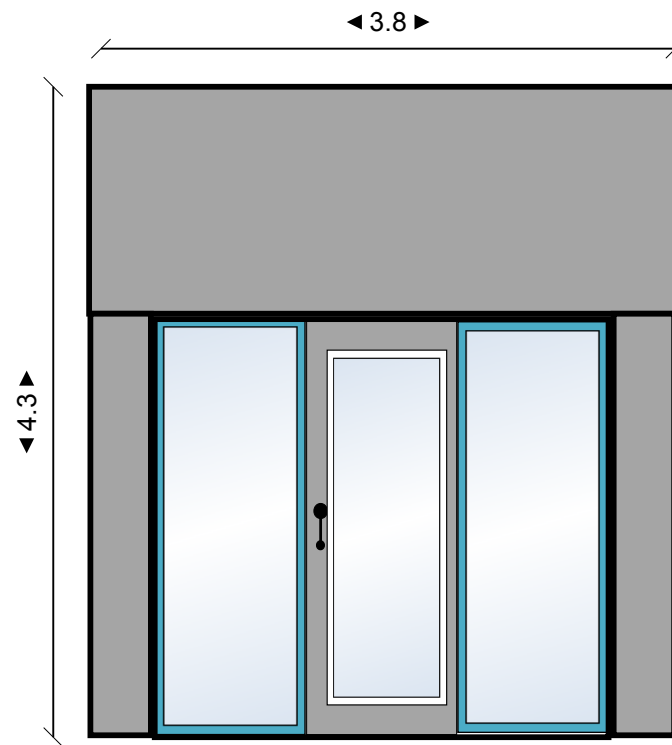

Scale 1:100

Site: 42 Theobalds Road	Drawing: 8006	Project: 42 Theobalds Road	Drawn: S Ferrari	Notes:	Property of: Easy Studios Ltd. 3-5 Woolwich Road Greenwich SE10 0RA
Title Existing Elevation	Scale: 1:100	Date: 5/12/2019	Paper Size: A4		