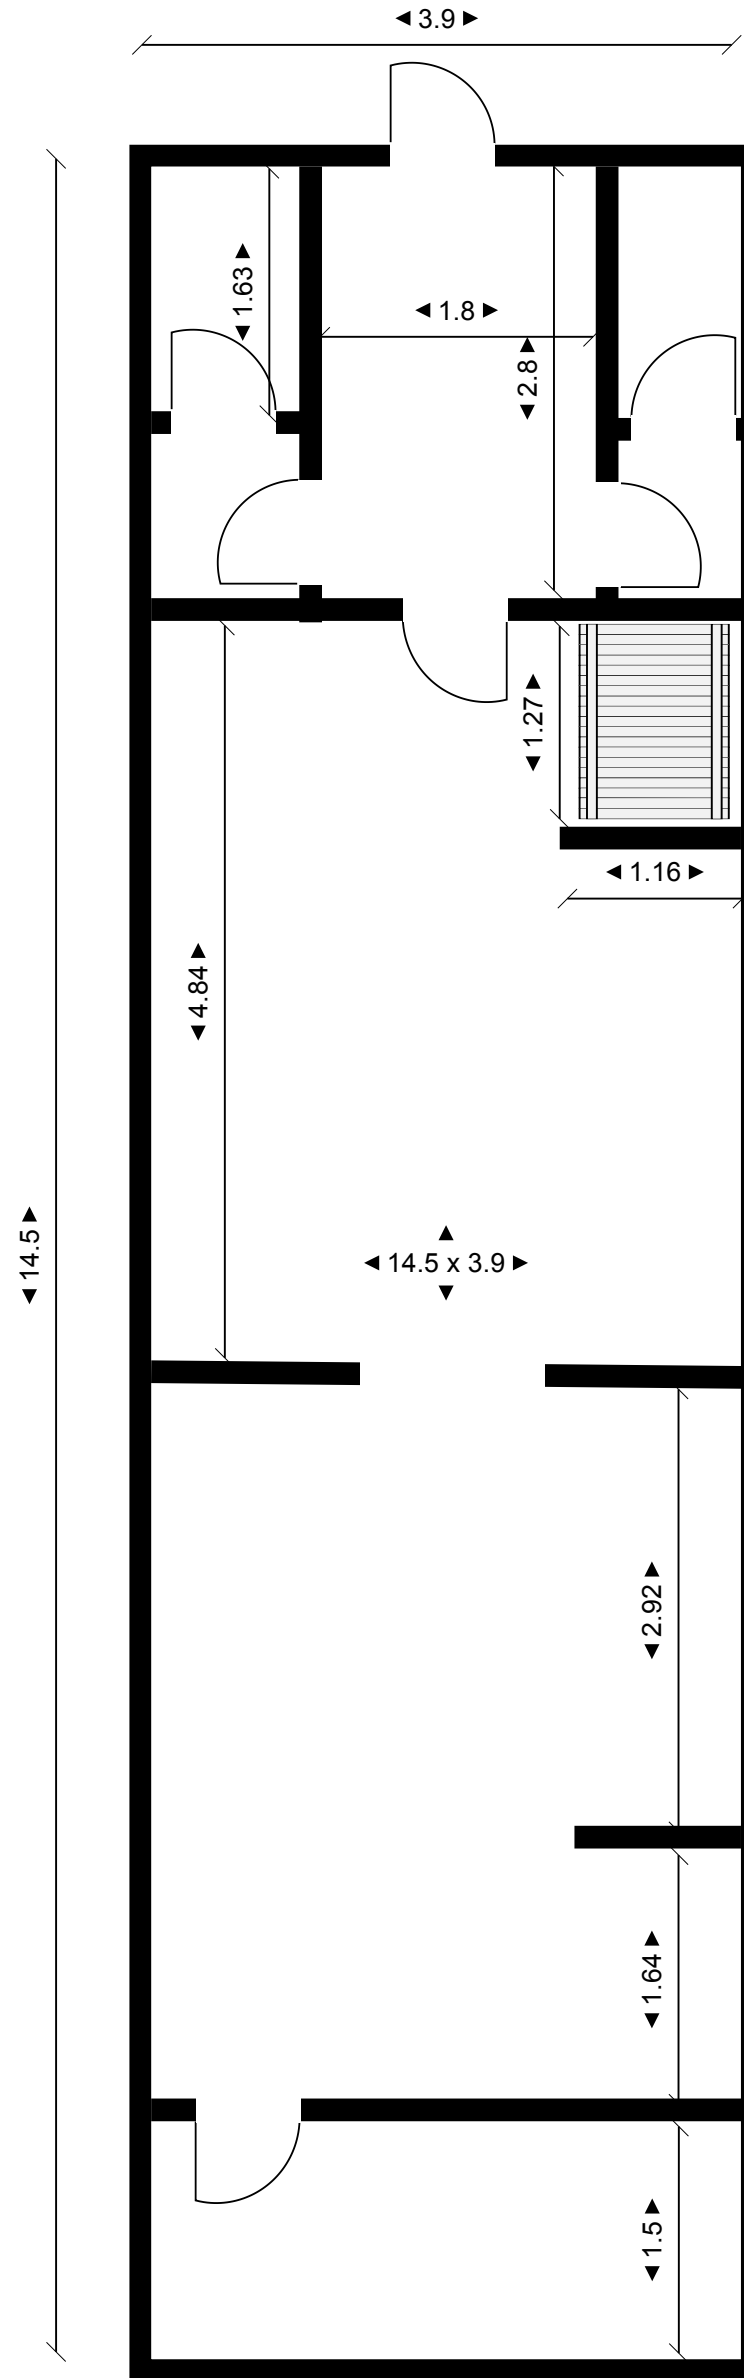

Scale 1:100

Site:	42 Theobalds Road	Drawing:	8003	Project:	42 Theobalds Road	Drawn:	S FERRARI	Notes:	Easy Studios Ltd. Greenwich SE10 0RA
Title	Basement Existing Floor Plan	Scale:	1:100	Date:	02/12/2019	Rev:	A4		