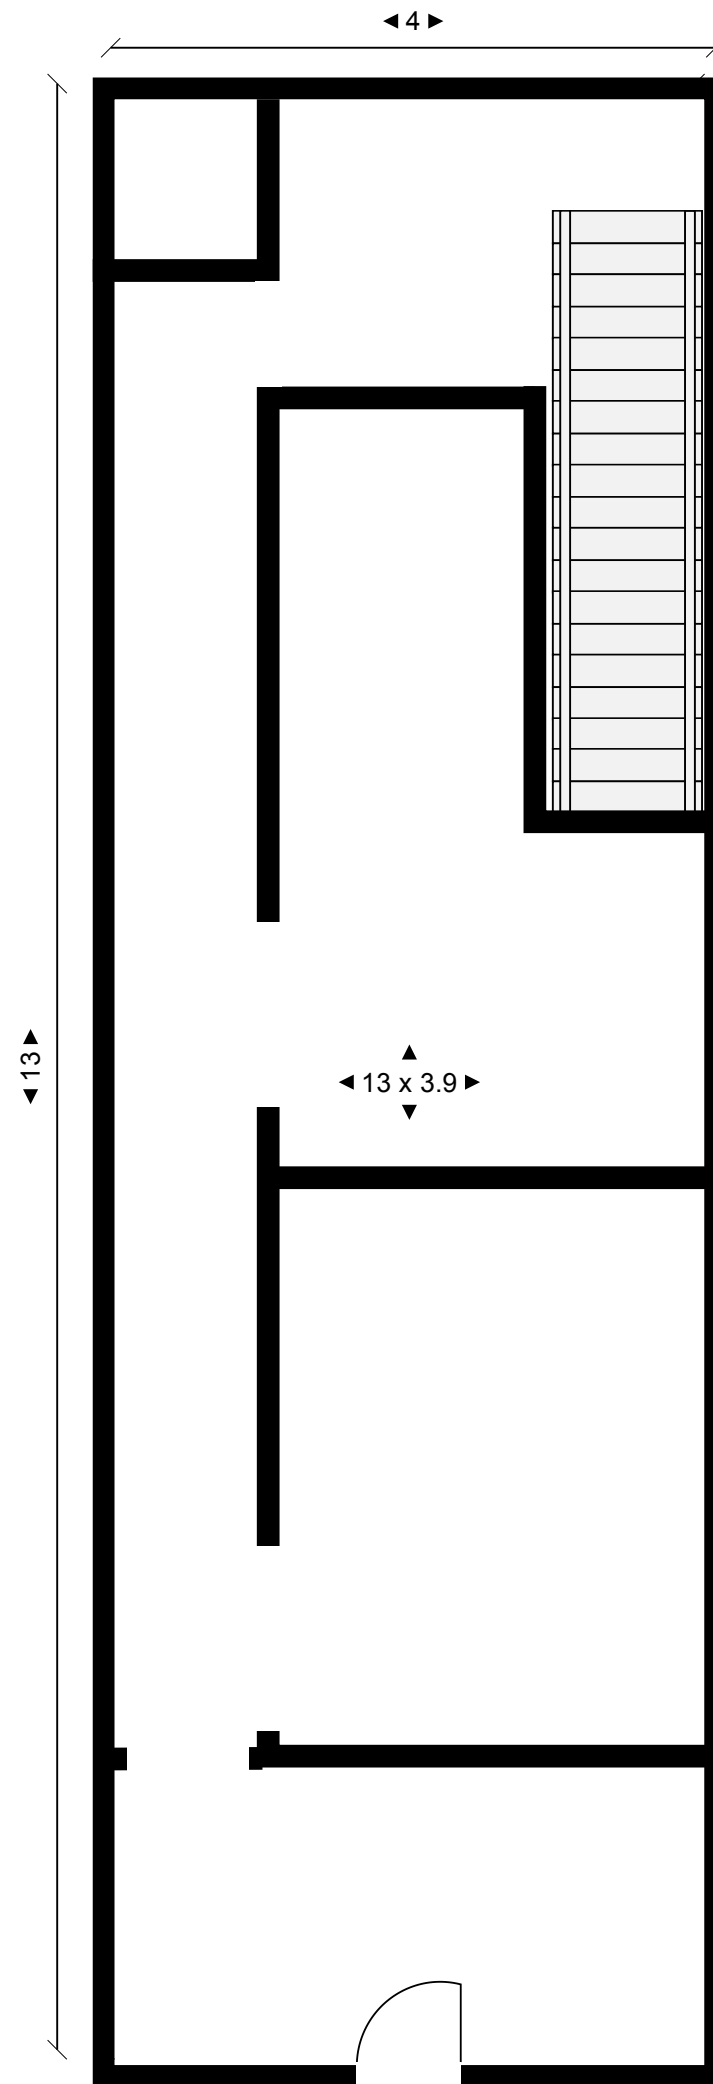

Scale 1:100

Site:	42 Theobalds Road	Drawing:	8005	Project:	42 Theobalds Road	Drawn:	S FERRARI	Notes:	Easy Studios Ltd. Greenwich SE10 0RA
Title	Ground Proposed Floor Plan	Scale:	1:100	Date:	02/12/2019	Rev:	A4		