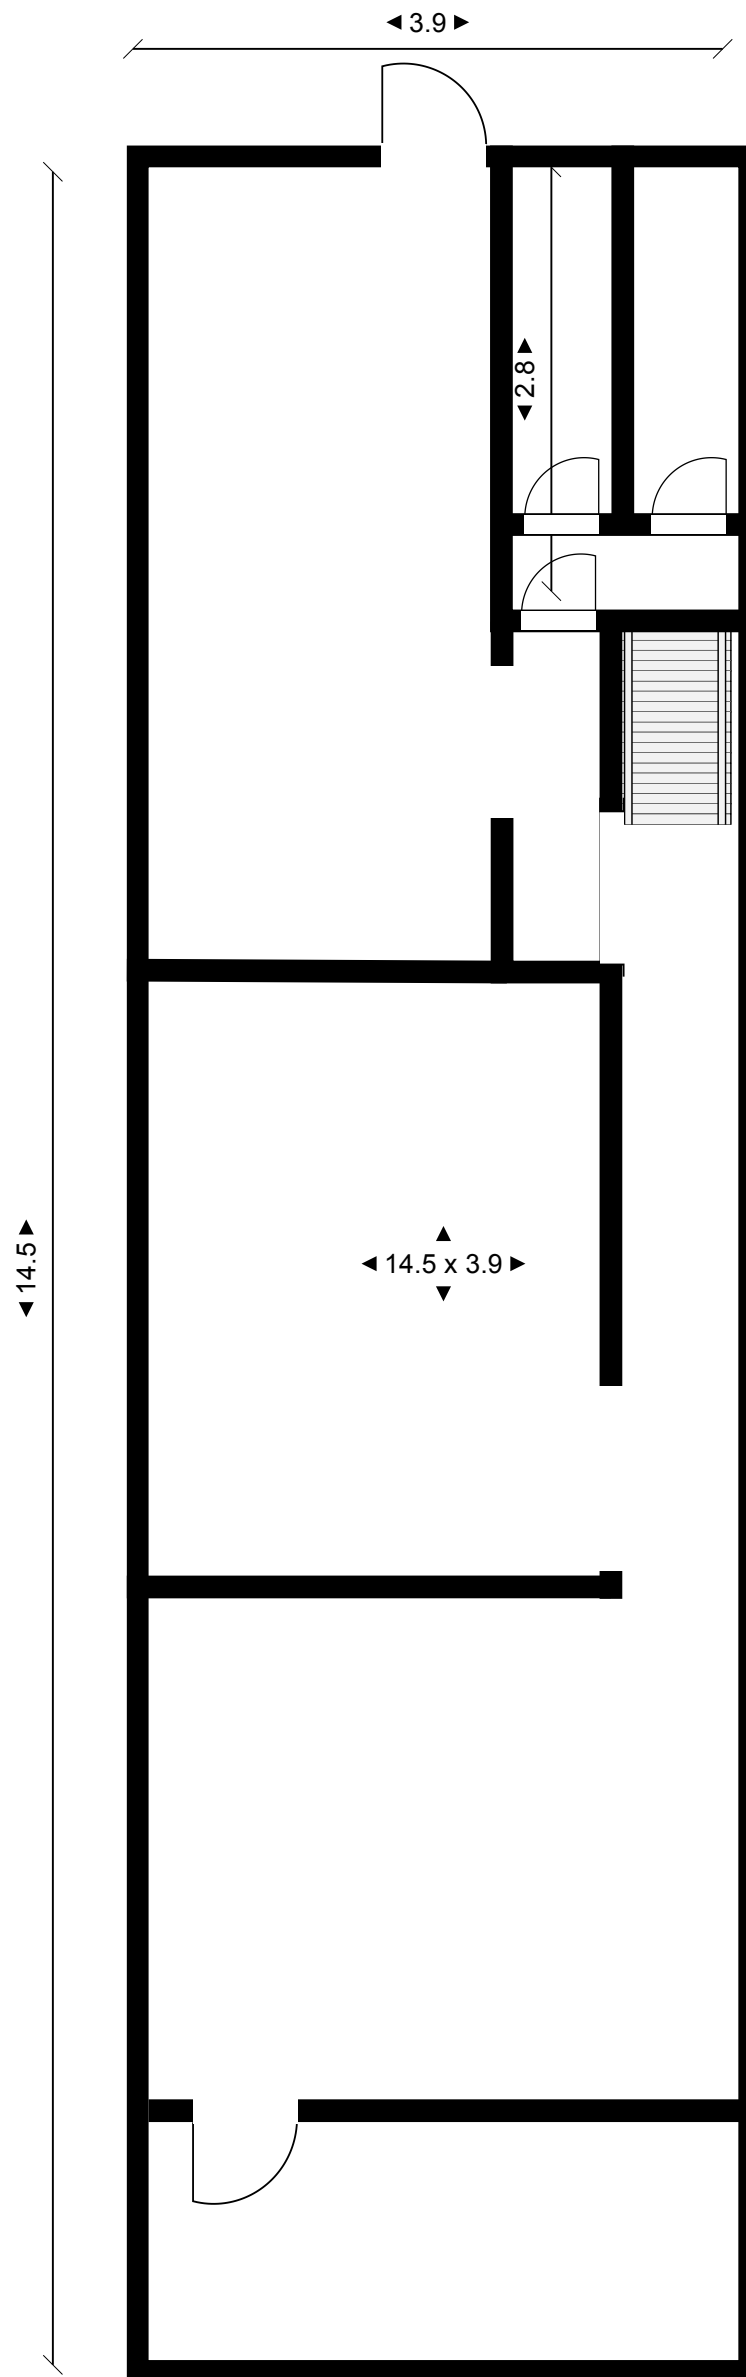

Scale 1:100

Site:	42 Theobalds Road	Drawing:	8004	Project:	42 Theobalds Road	Drawn:	S FERRARI	Notes:	Easy Studios Ltd. Greenwich SE10 0RA
Title	Basement Proposed Floor Plan	Scale:	1:100	Date:	02/12/2019	Rev:	A4		