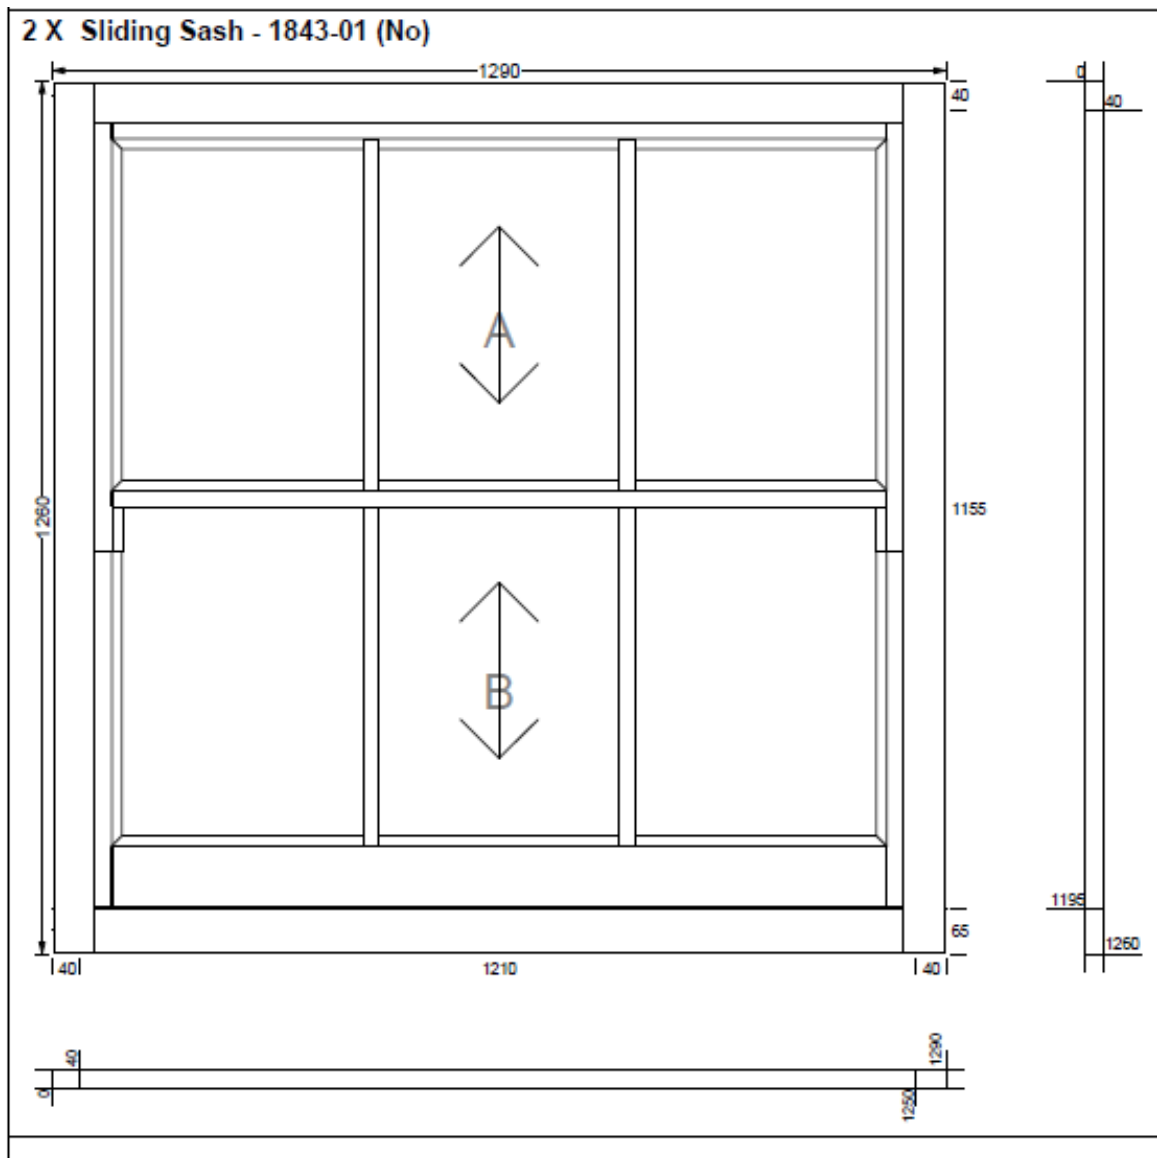

edgware glazing

12 The Quadrant
Manor Park Crescent
Edgware
Middlesex
HA8 7LU

Phone: 0208 952 2007
Fax: 0208 952 1197

info@edgwareglazing.com
www.edgwareglazing.com

Allprop Property Maintenance Ltd
Earls Farm, Earls Lane ,
South Mimms,
EN6 3LT

56 Delancey Street NW1 7SA