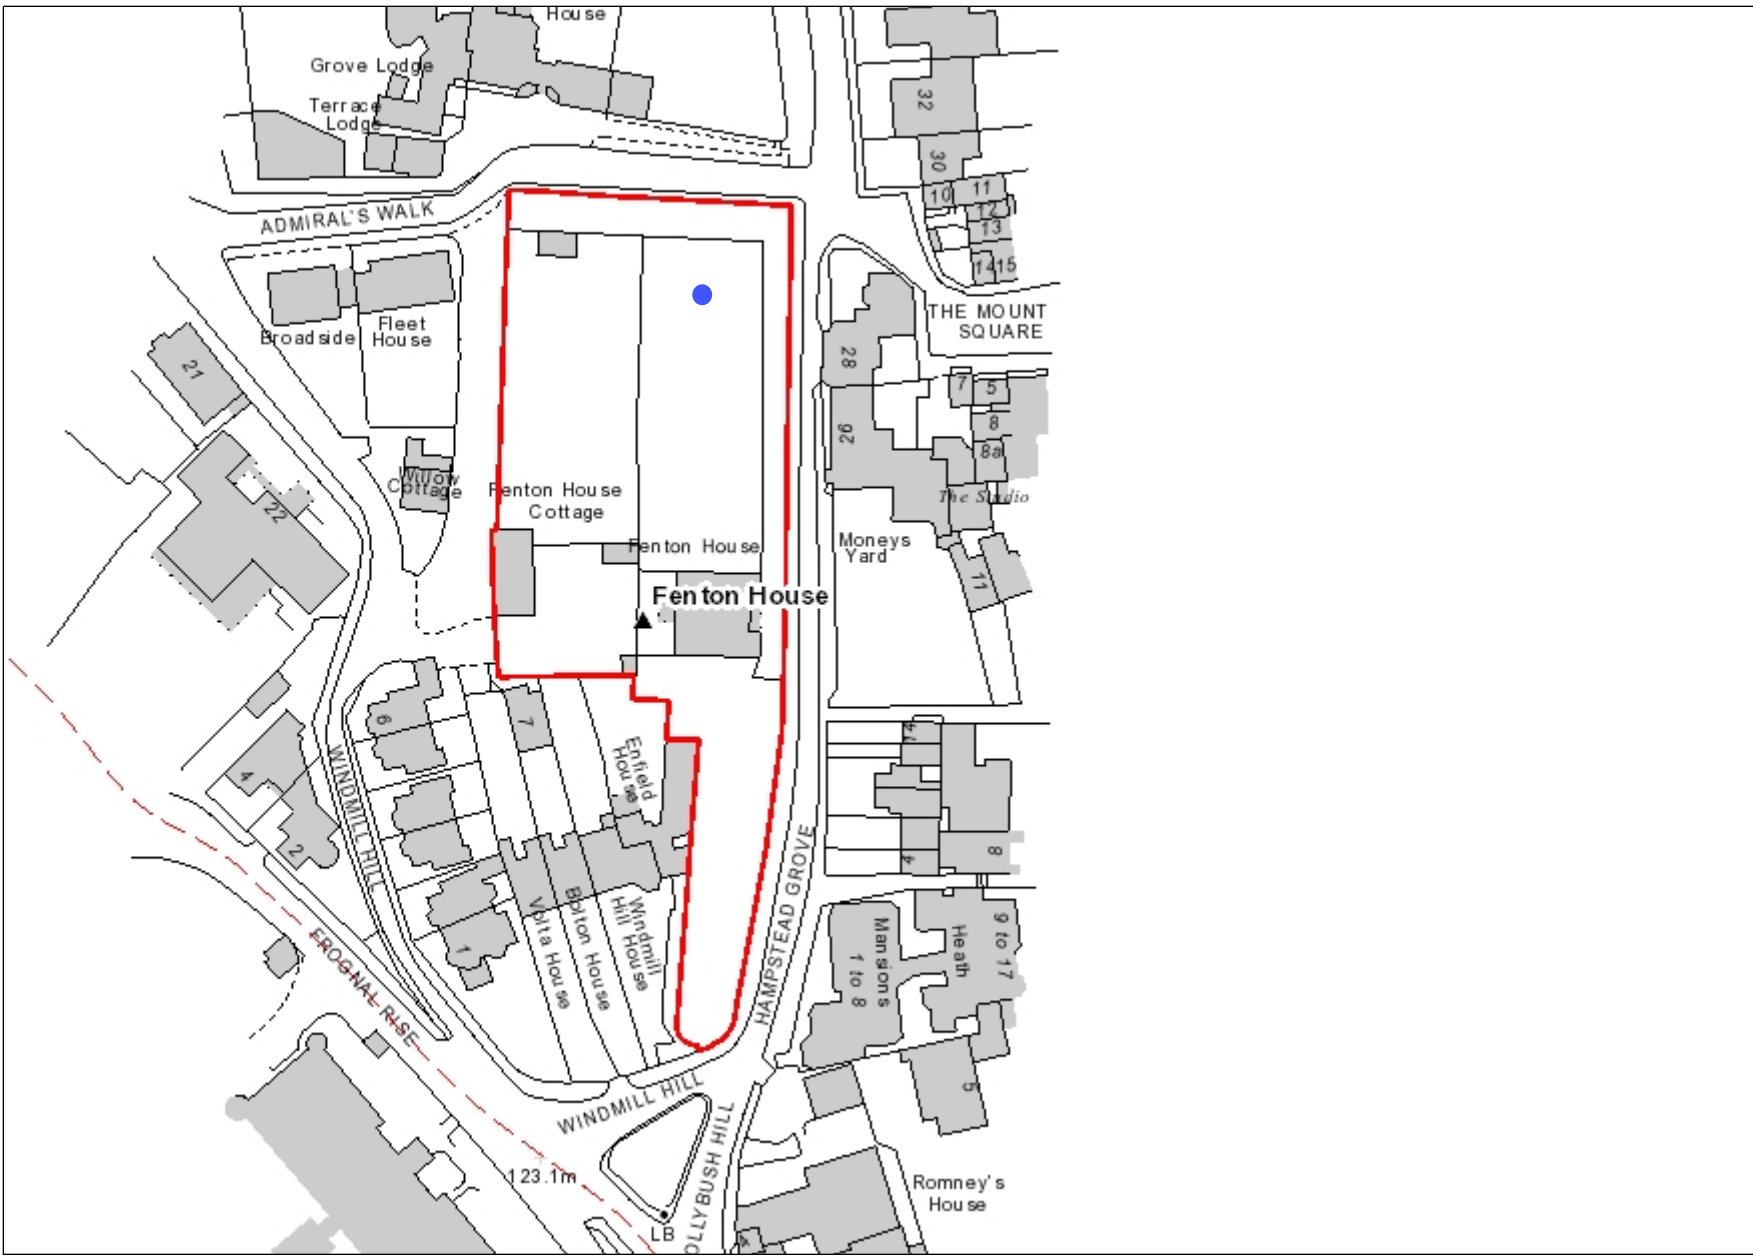

Fenton House site plan

Legend

- ▲ Definitive Properties (GB)
- NT Acquisitions (GB)
- Approximate location of proposed fountain

1: 1,250

0.1 0 0.03 0.1 Kilometers

British_National_Grid
© Crown copyright and database rights 2017 Ordnance Survey 100023974

This map is a user generated static output from an Intranet mapping site and is for reference only. Data layers that appear on this map may or may not be accurate, current, or otherwise reliable.

THIS MAP IS NOT TO BE USED FOR NAVIGATION

Notes

This map was automatically generated using the National Trust GIS Browser