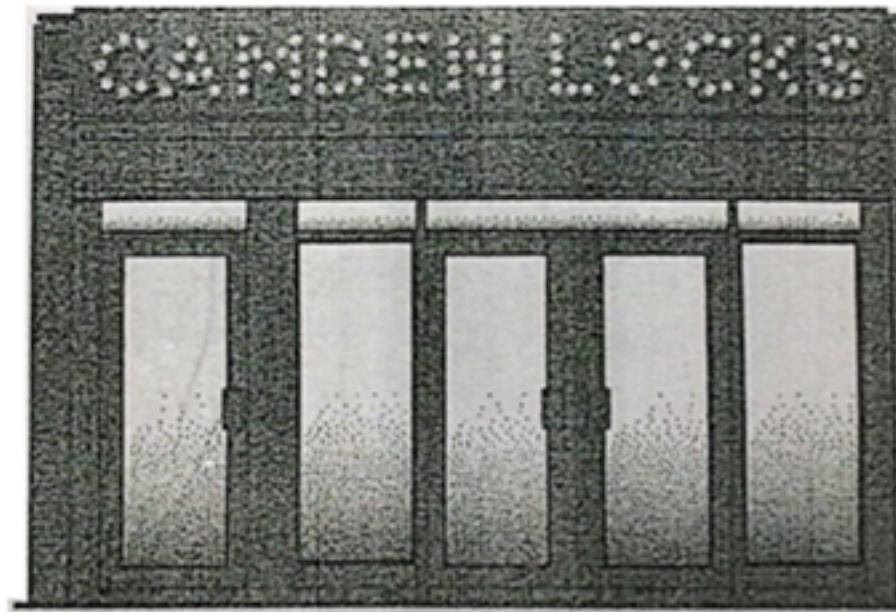

Door size is  
the same size  
sq. footage as  
window.

↓  
224 CM  
↑

→ 80 CM ←

11 Chalk Farm Road London, NW 1 8AG

**PROPOSED**