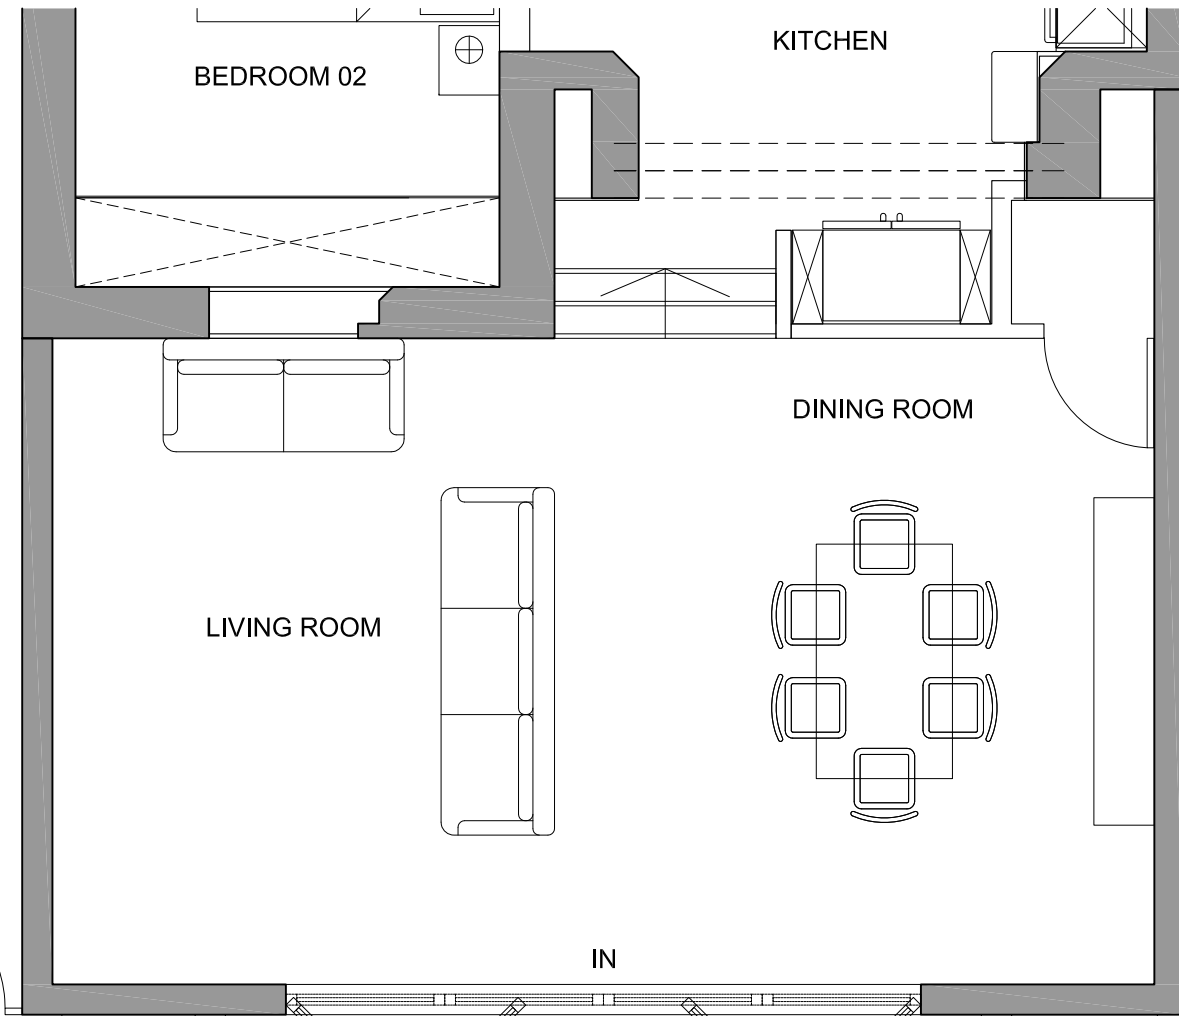

1.0 2.0 3.0 5.0 10.0 m

INDEX DESCRIPTION DATE
01 ISSUED FOR INFORMATION 11 11 19

1
21021

1
21020

2
21020

1 LEVEL B01 - EXISTING PLAN
SCALE : 1:50 @ A3

2 LEVEL GR - EXISTING PLAN
SCALE : 1:50 @ A3

Garden Flat
4 Chalcot Gardens
London NW3 4YB

ENGINEERING CONSULTANT

PLANNING

TITLE
4 CHALCOT GARDENS
EXISTING

DATE 11 11 2019 SCALE 1:50 @ A3

DRAWN BY FA CHECKED BY FA

PLAN N° FYP-R-SC-LM-01020 REVISION 01