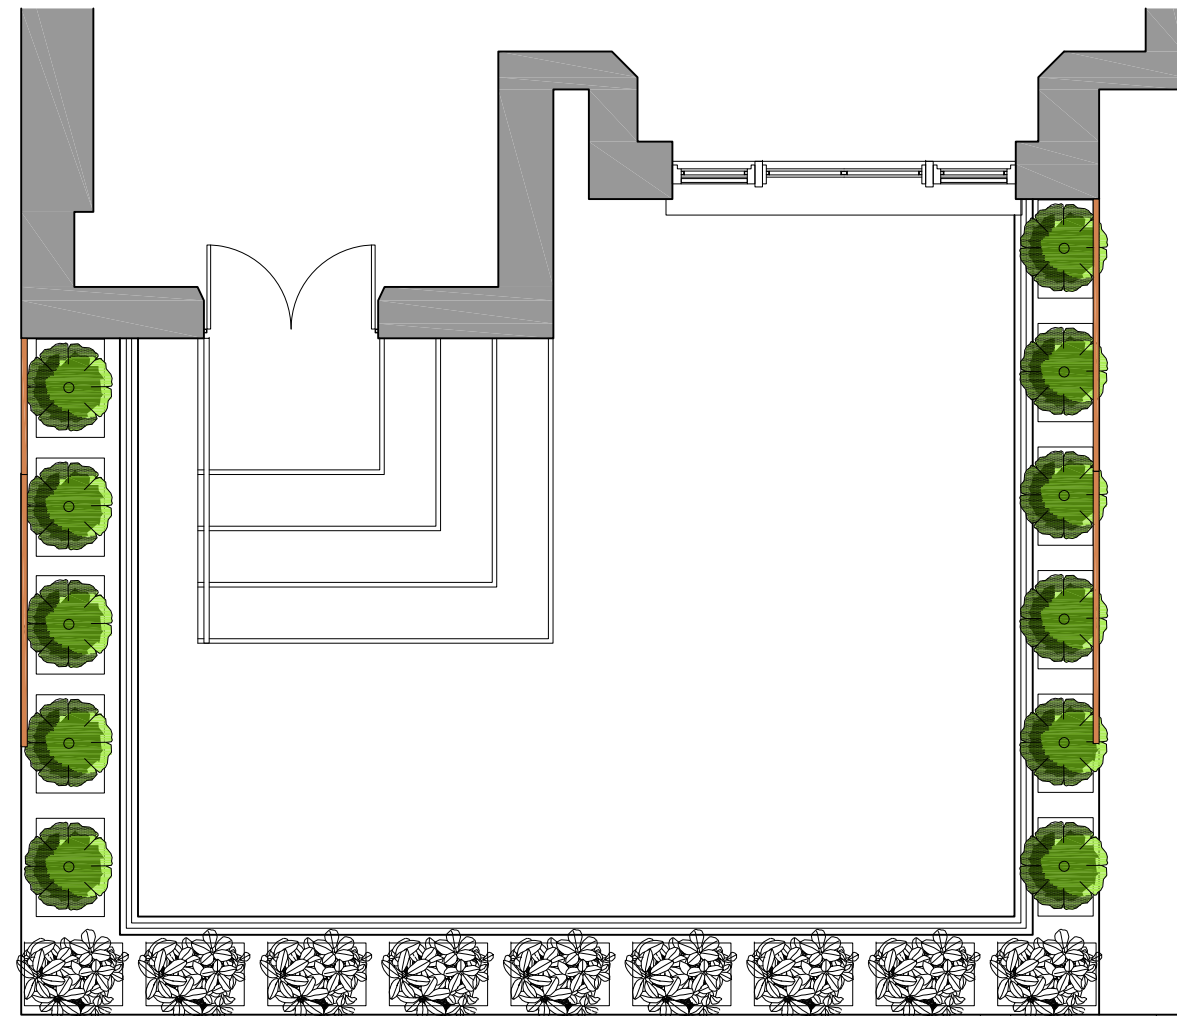

1.0 2.0 3.0 5.0 10.0 m

INDEX DESCRIPTION DATE
01 ISSUED FOR INFORMATION 11 11 19

1
21021

1
21020

2
21020

1 LEVEL B01 - EXISTING PLAN
SCALE : 1:50 @ A3

2 LEVEL GR - EXISTING PLAN
SCALE : 1:50 @ A3

Garden Flat
4 Chalcot Gardens
London NW3 4YB

ENGINEERING CONSULTANT

PLANNING

TITLE
4 CHALCOT GARDENS
EXISTING

DATE 11 11 2019 SCALE 1:50 @ A3

DRAWN BY FA CHECKED BY FA

PLAN N° FYP-R-SC-LM-01020 REVISION 01