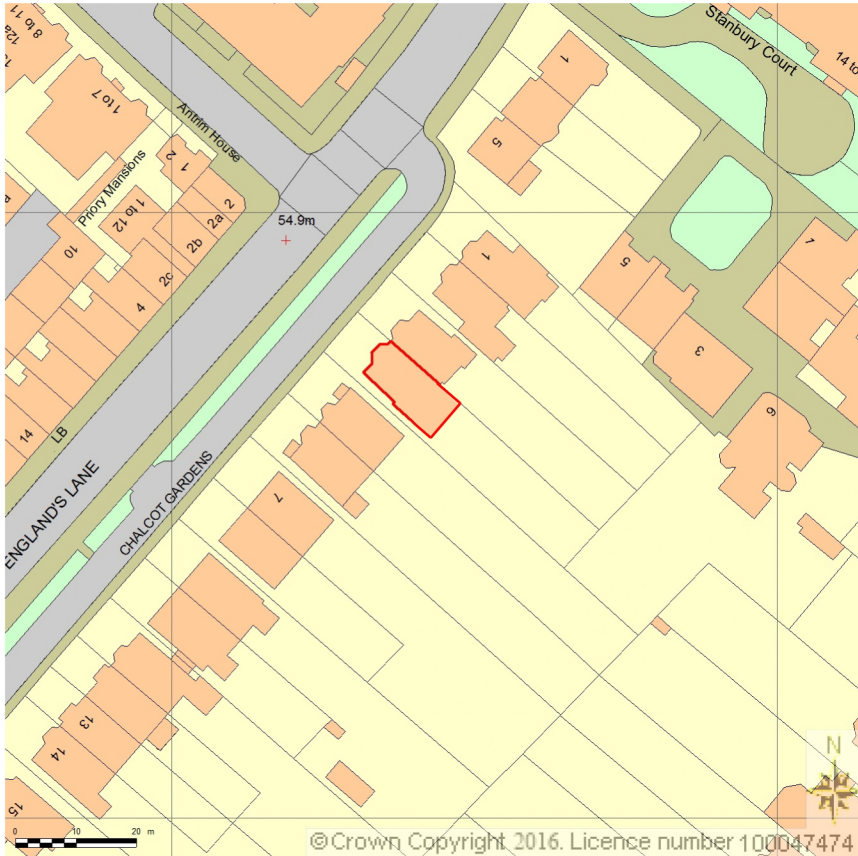

SITE LOCATION PLAN
AREA 2 HA

SCALE: 1:1250 on A4

CENTRE COORDINATES: 527643 , 184664

Supplied by Streetwise Maps Ltd
www.streetwise.net
Licence No: 100047474
17:58:13 18/04/2016