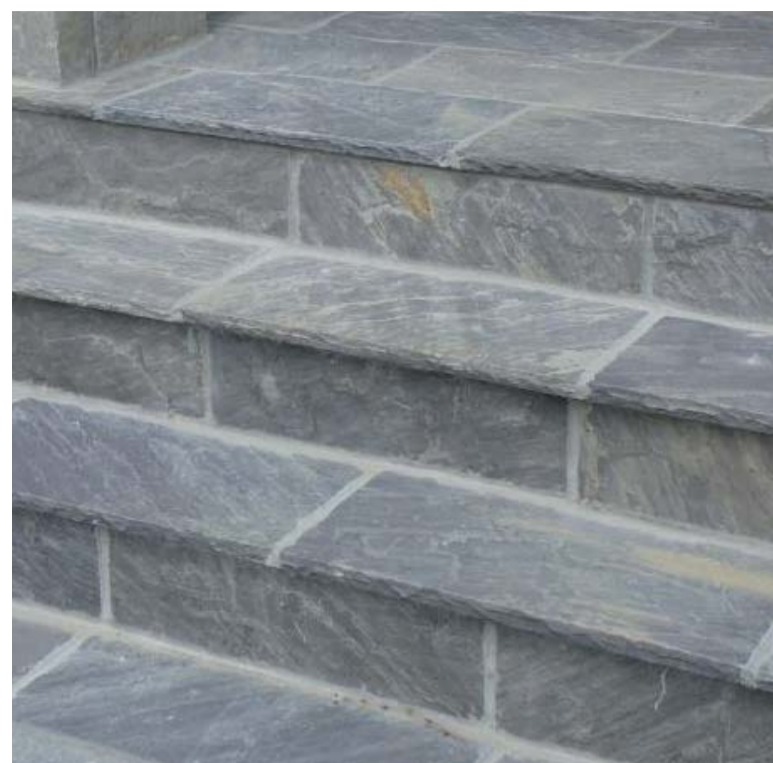

4 Keats Grove, Hampstead | External Finishes | For Planning

Paving - Flagstones

Paving - Steps

Balcony paving - Flagstones

Lead roof

Bin store - High quality pressure treated redwood timber

New glazing - clear 6.4mm laminated glass