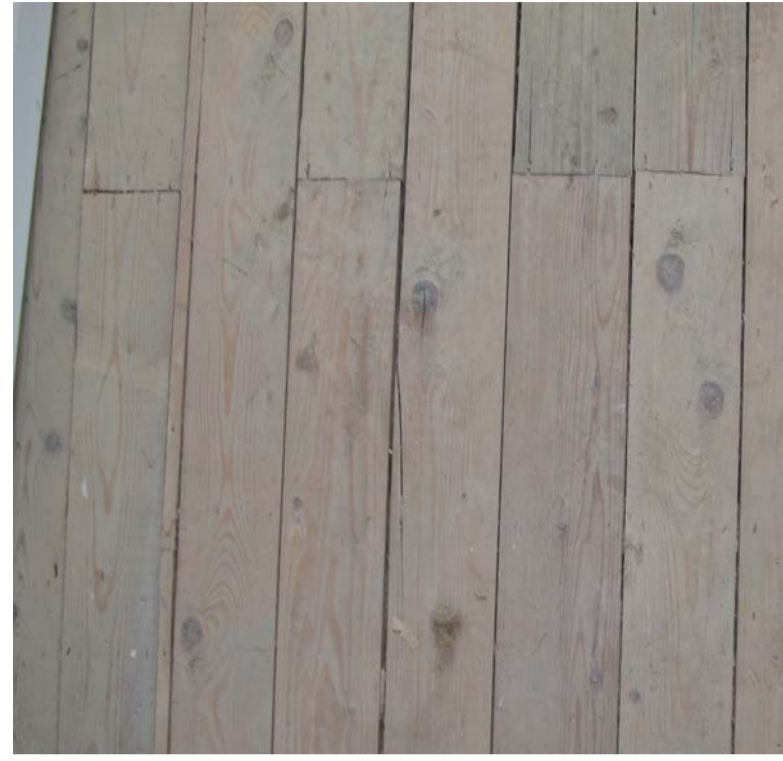

4 Keats Grove, Hampstead | Internal Finishes | For Planning

Existing Floorboard - cleaned and new finish to match engineered and bespoke board

Engineered board - finish to match bespoke boards

Existing Staircase - cleaned and margins repainted white, with runner added

Example - Regency-style staircase runner with painted margins

Marble

Limestone for the Lower ground Floor

Bespoke wood floor for the Ground Floor