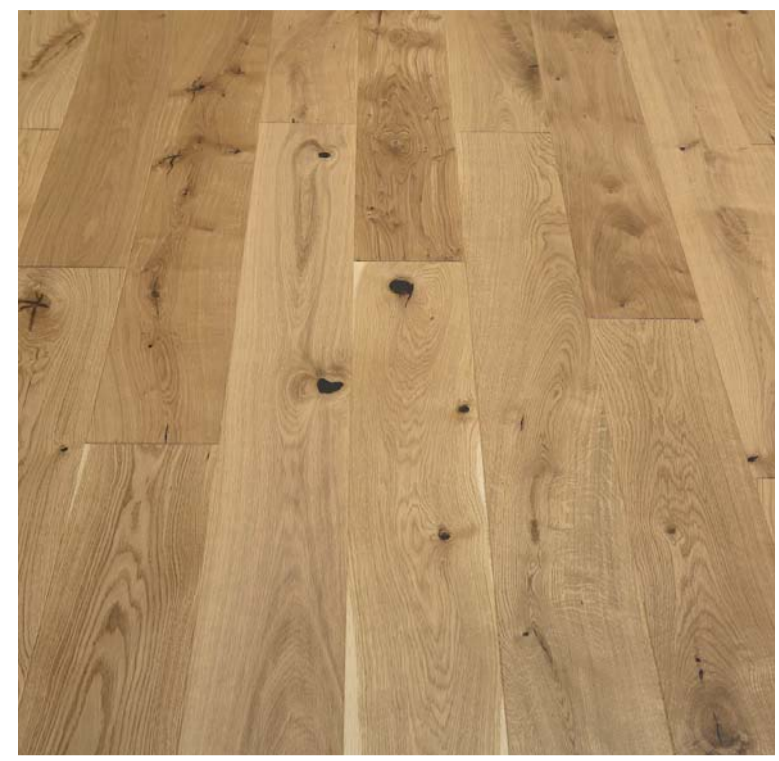

4 Keats Grove, Hampstead | Internal Finishes | For Planning

Existing Floorboard - cleaned and new finish to match engineered and bespoke board

Engineered board - finish to match bespoke boards

Existing Staircase - cleaned and margins repainted white, with runner added

Example - Regency-style staircase runner with painted margins

Marble

Limestone for the Lower ground Floor

Bespoke wood floor for the Ground Floor