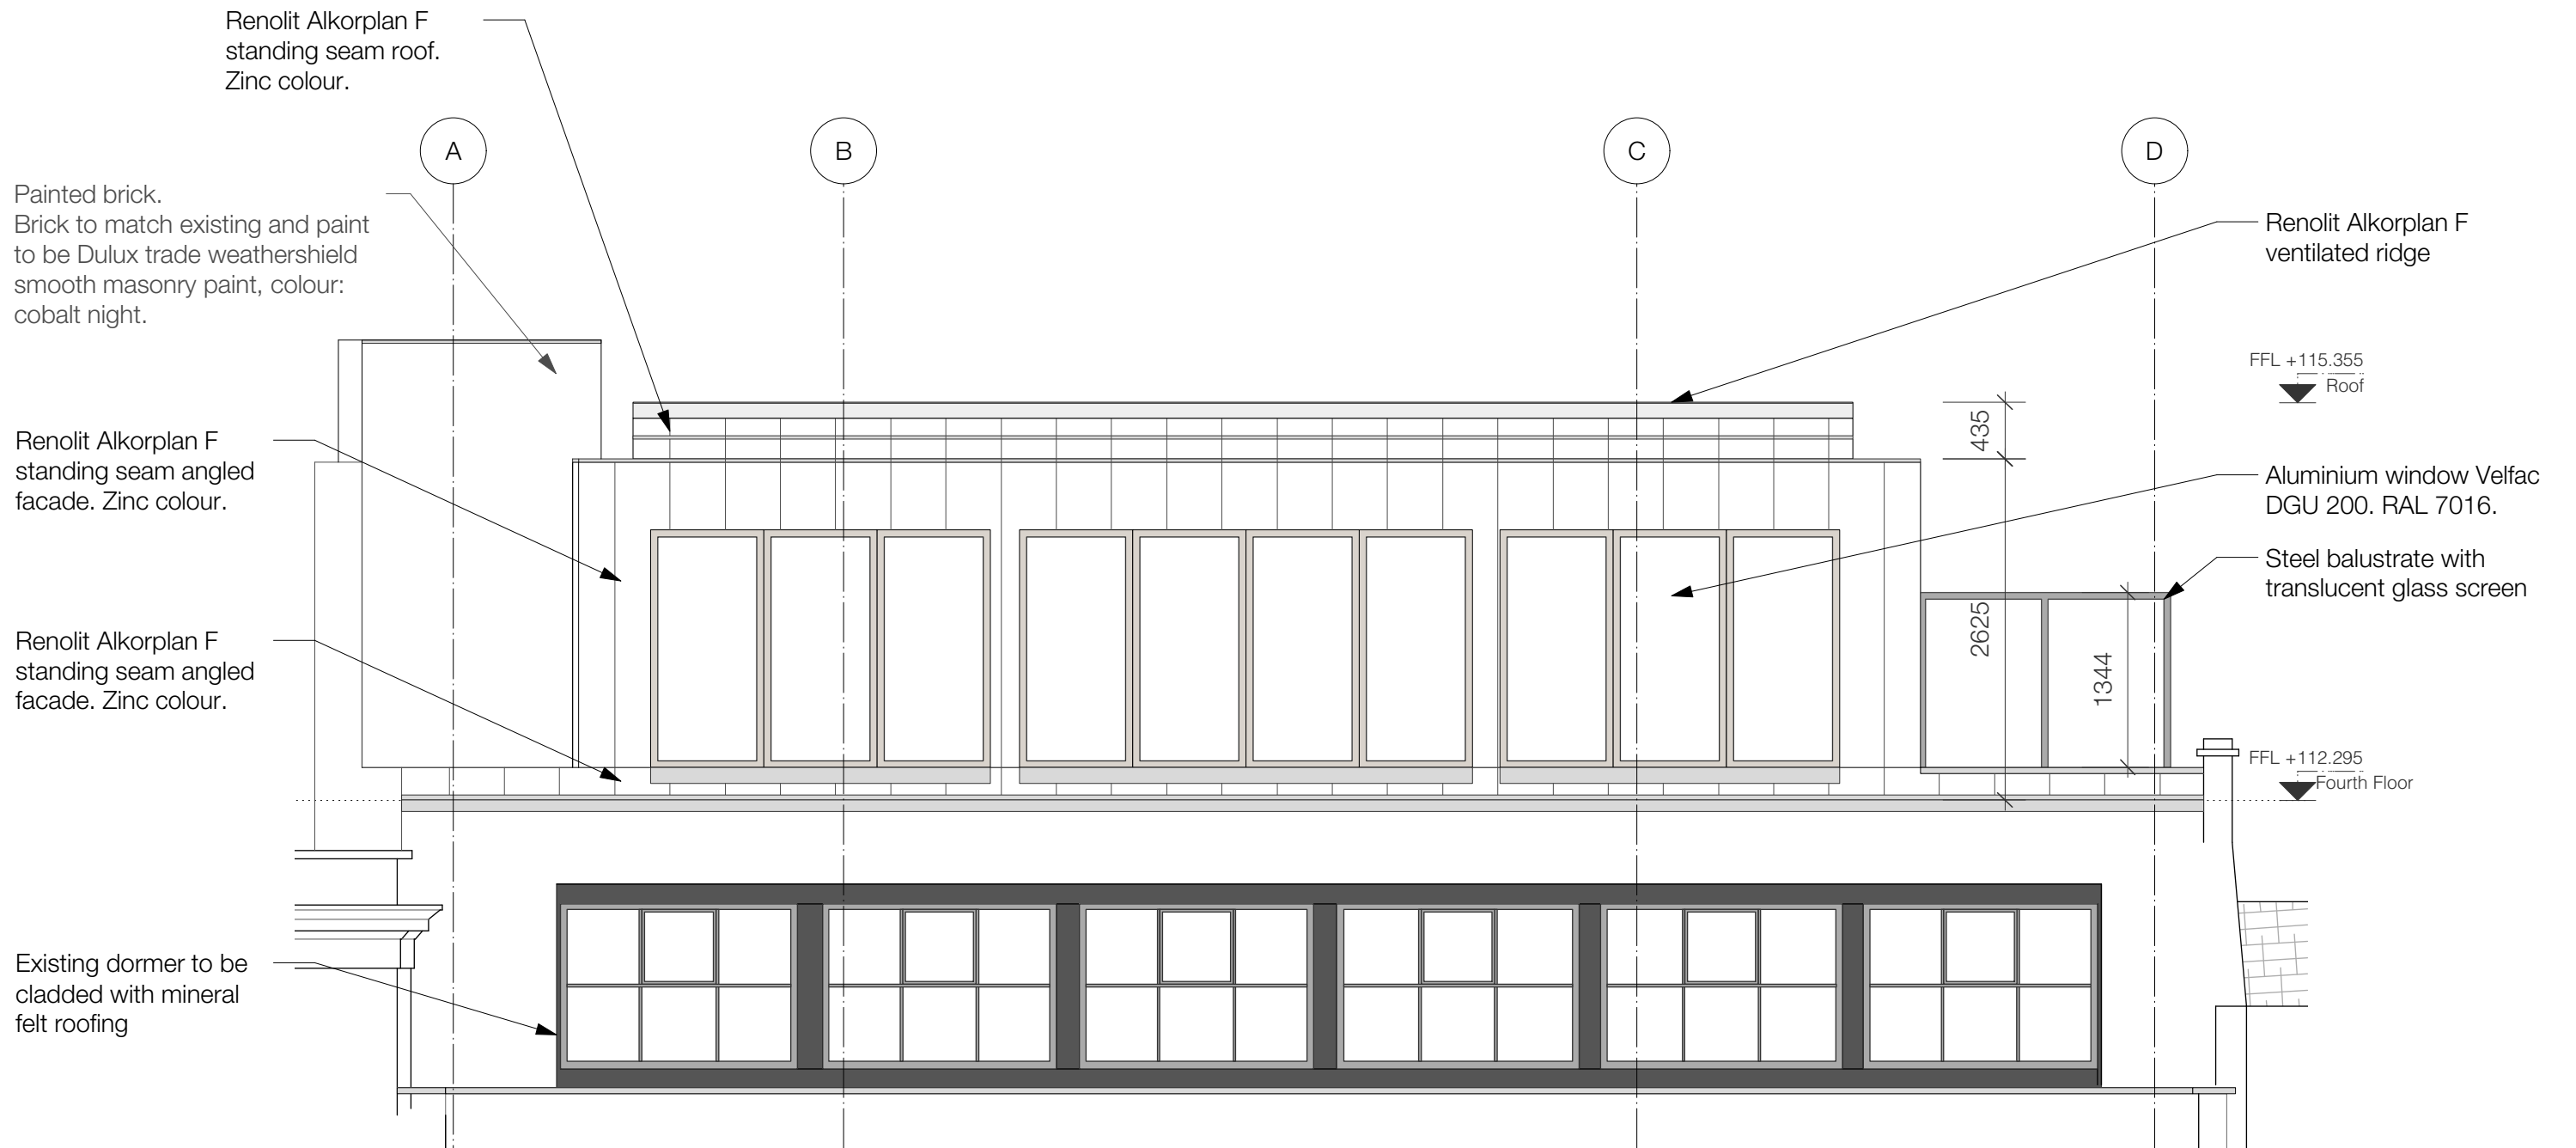

All dimensions need to be checked and confirmed on site

1 4th Floor - South Elevation
Scale: 1:50

Chassay Studio

108 Palace Gardens Terrace, London W8 4RT t. 0207 243 1516
www.chassaystudio.com

General Notes

Rev.	By	Description of Change	Date	Checked
A	WT	Issued for Planning	26.11.19	TC

Hanway House
London W1T 1UH

Title
4TH FLOOR - SOUTH ELEVATION

Job Code	Drawing No.	Revision	status
1661	B-15	A	FOR
Date	Scale		
31.10.2018	1:50 @ A3		