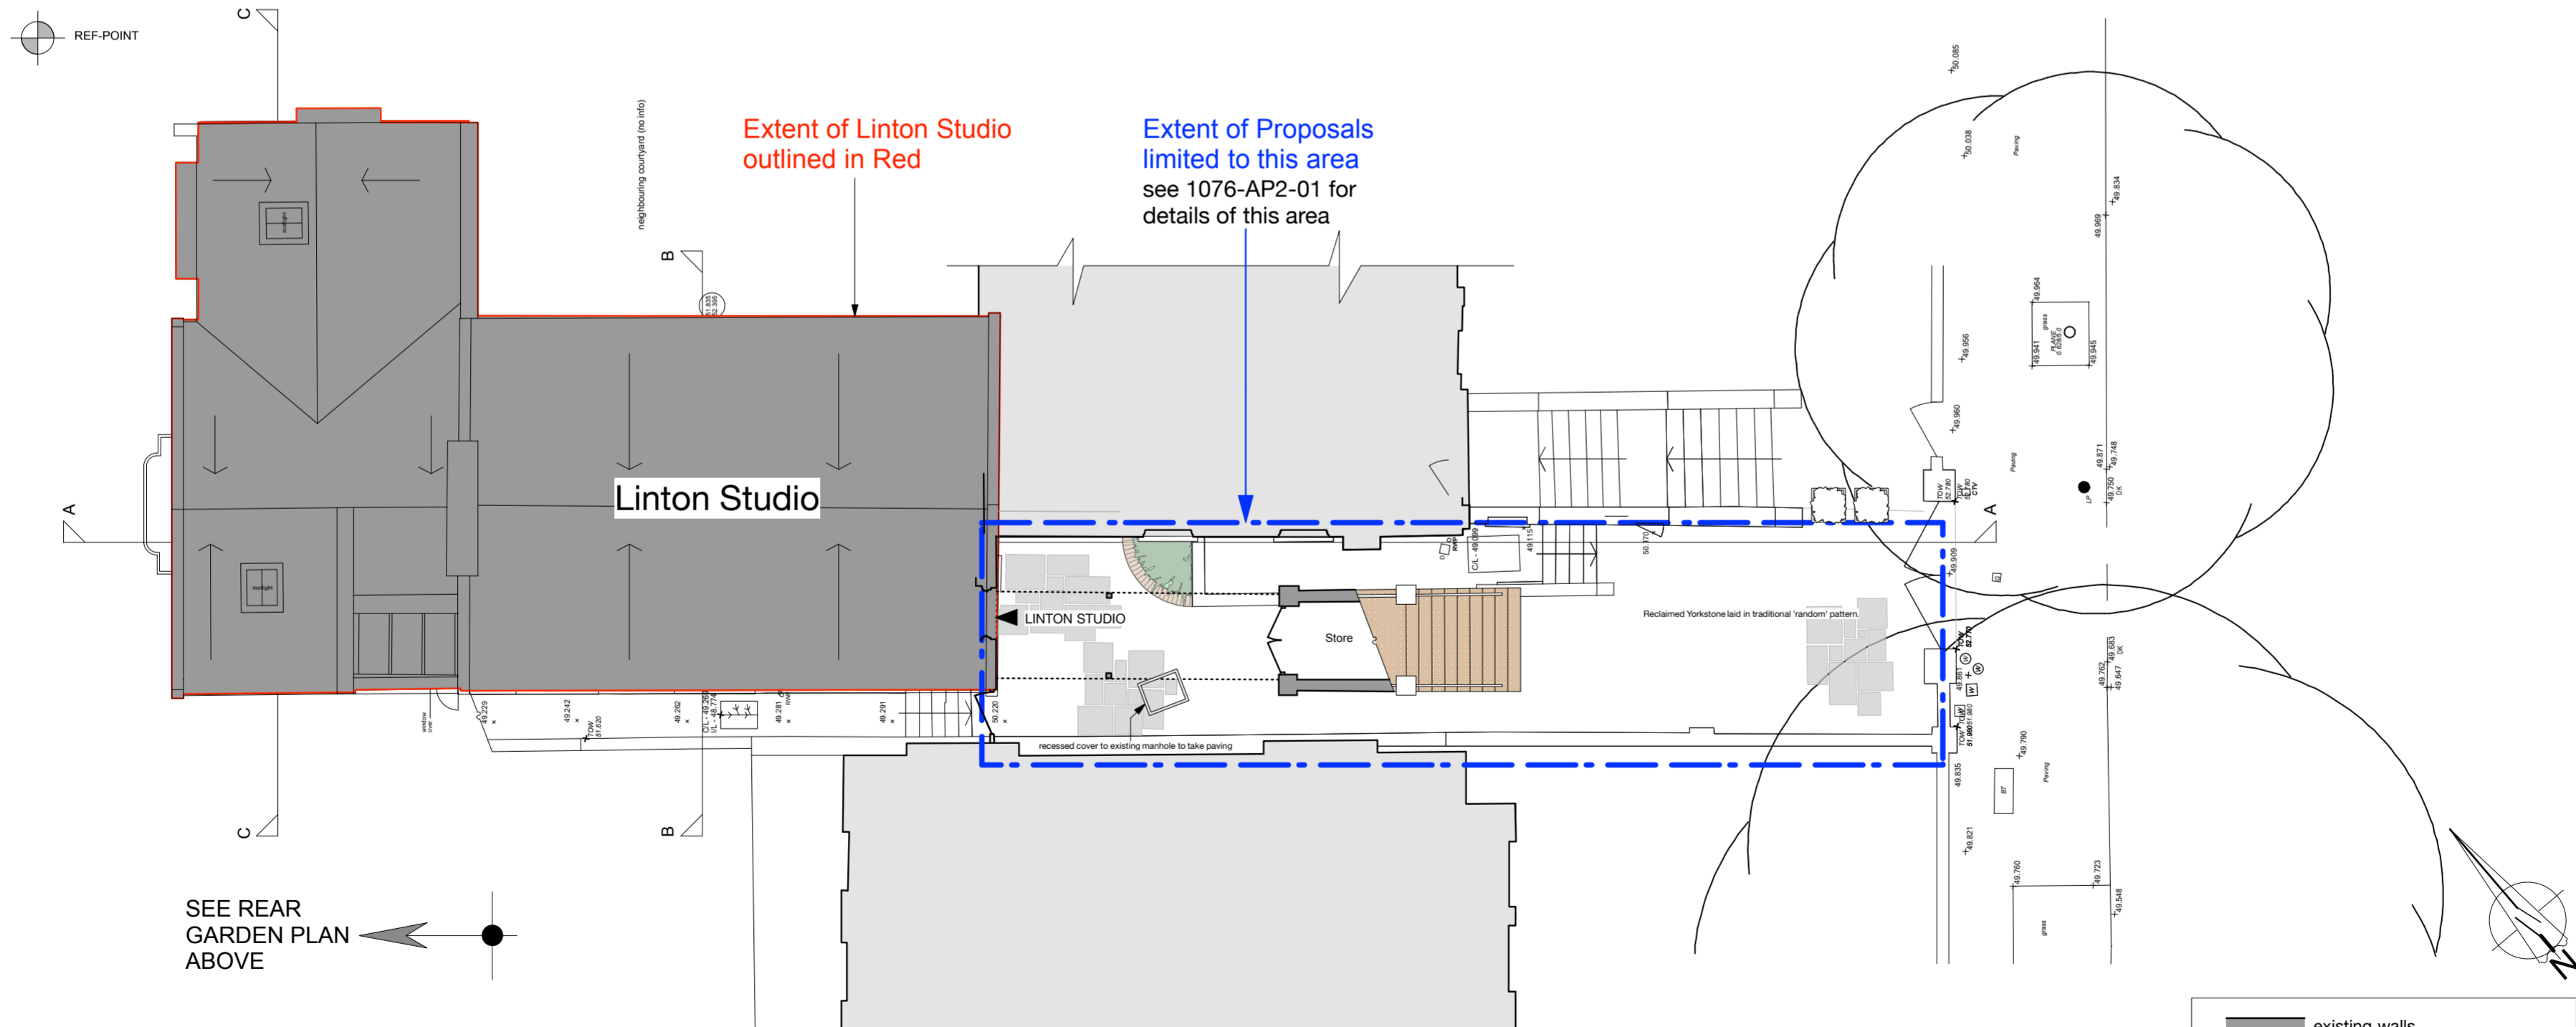

Site Plan - Rear Garden

Site Plan - Front Garden

BROD WIGHT
Architects

8a Baynes Mews --- London --- NW3 5BH

Linton Studio, 35 Steele's Road
London NW3 4RG

www.brodwight.co.uk office@brodwight.co.uk
Tel 020 7722 0810 This drawing is copyright

Drawing Title:
Proposed Site Plans

Drawing Ref:
1076-AP2-01B

Date
December 2018

Scale
1:100@A2 / 1:200@A4