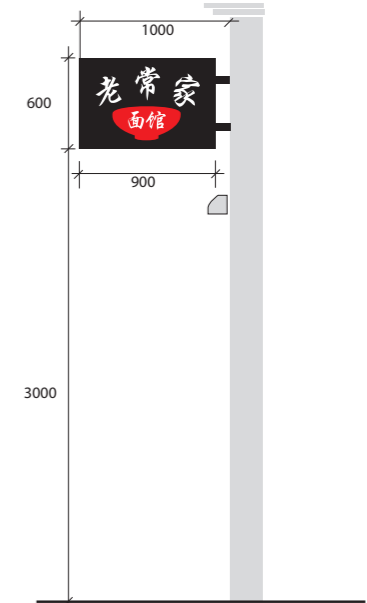

MAIN FASCIA EXTERNALLY ILLUMINATED TROUGH LIGHTS

MAIN FASCIA VIEW

**PROJECTION SIGN ONLY
LETTERS / LOGO ILLUMINATED**

PROJECTION SIGN
Alubond in gloss black panel tray with cut out stencil characters complete with opal backing and full back tray with LED modules 900 x 600 x 145

SIDE VIEW PROJECTION

1/10

REV 21/11/19

<p>handsdesigngraphics Unit A2 Connaught Business centre Hyde Estate Road, London NW9 6JL Tel: 0208 200 9148</p>	<p>Location/Job: 36-38 New Oxford St WC1A 1EP</p>	<p>Scale:1/50 @A3 Drawing Number: 1019-11432A</p>
---	--	---