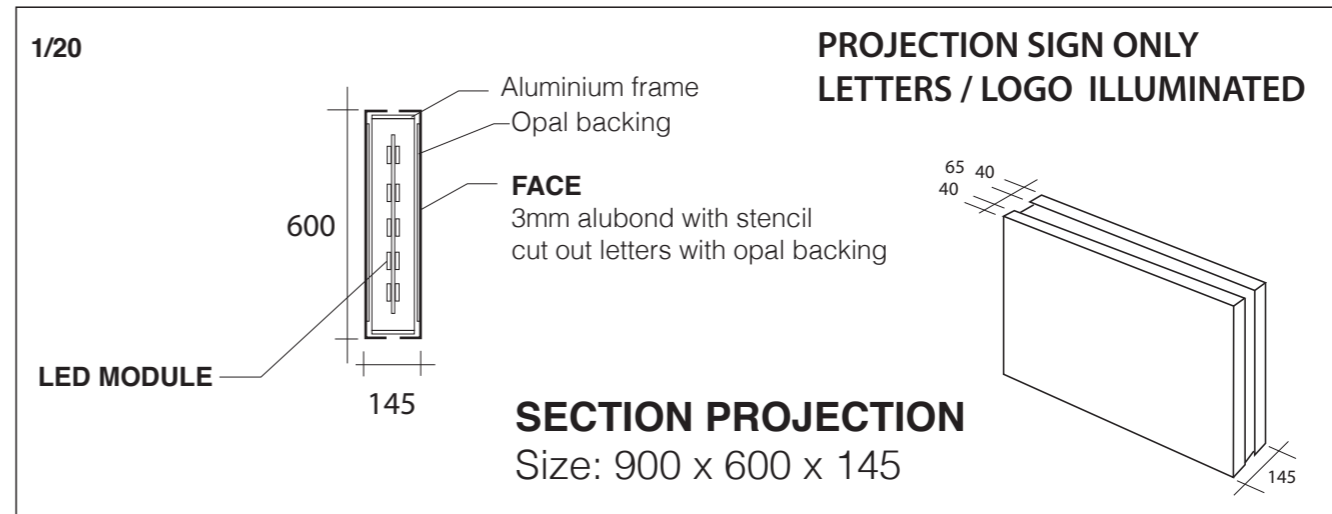

MAIN FASCIA EXTERNALLY ILLUMINATED TROUGH LIGHTS

MAIN FASCIA VIEW

**PROJECTION SIGN ONLY
LETTERS / LOGO ILLUMINATED**

PROJECTION SIGN
Alubond in gloss black panel tray with cut out stencil characters complete with opal backing and full back tray with LED modules 900 x 600 x 145

SIDE VIEW PROJECTION

1/10

REV 21/11/19

<p>handsdesigngraphics Unit A2 Connaught Business centre Hyde Estate Road, London NW9 6JL Tel: 0208 200 9148</p>	<p>Location/Job: 36-38 New Oxford St WC1A 1EP</p>	<p>Scale:1/50 @A3 Drawing Number: 1019-11432A</p>
---	--	---