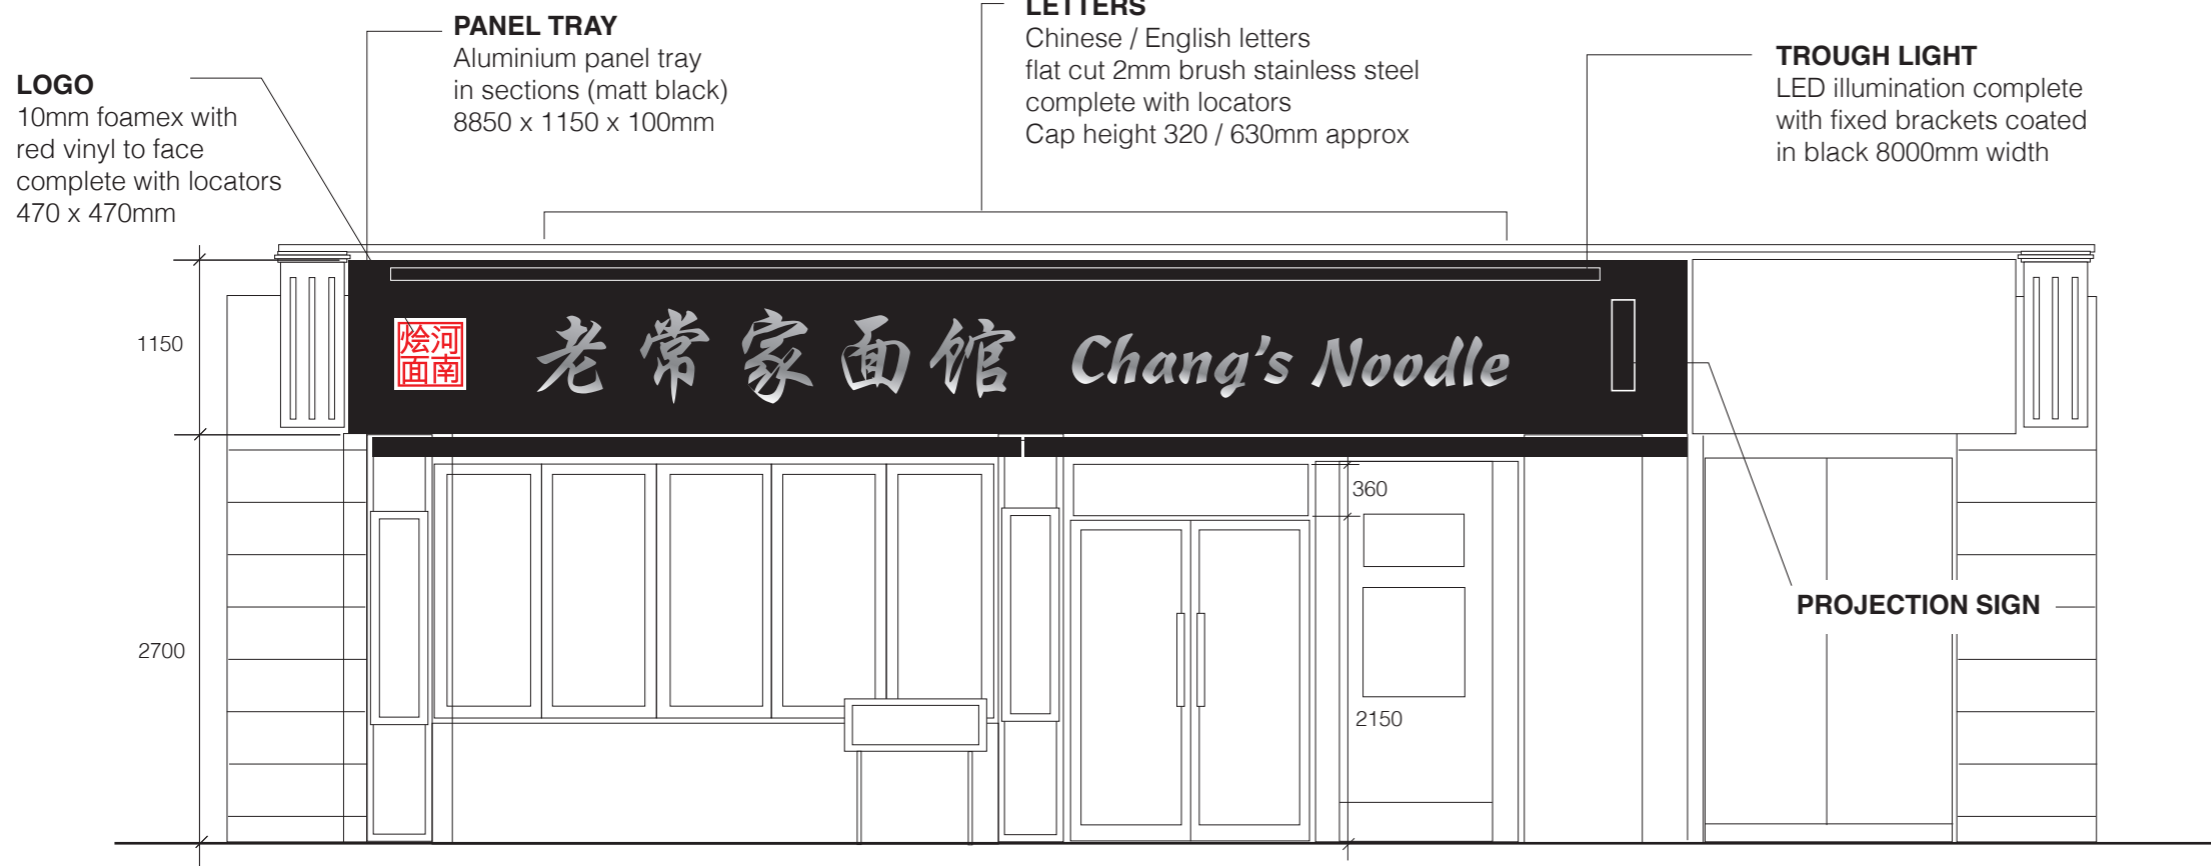

MAIN FASCIA EXTERNALLY ILLUMINATED TROUGH LIGHTS

MAIN FASCIA VIEW

**PROJECTION SIGN ONLY
LETTERS / LOGO ILLUMINATED**

PROJECTION SIGN
Alubond in gloss black panel tray with cut out stencil characters complete with opal backing and full back tray with LED modules 900 x 600 x 145

SIDE VIEW PROJECTION

1/10

REV 21/11/19

<p>handsdesigngraphics Unit A2 Connaught Business centre Hyde Estate Road, London NW9 6JL Tel: 0208 200 9148</p>	<p>Location/Job: 36-38 New Oxford St WC1A 1EP</p>	<p>Scale:1/50 @A3 Drawing Number: 1019-11432A</p>
---	--	---