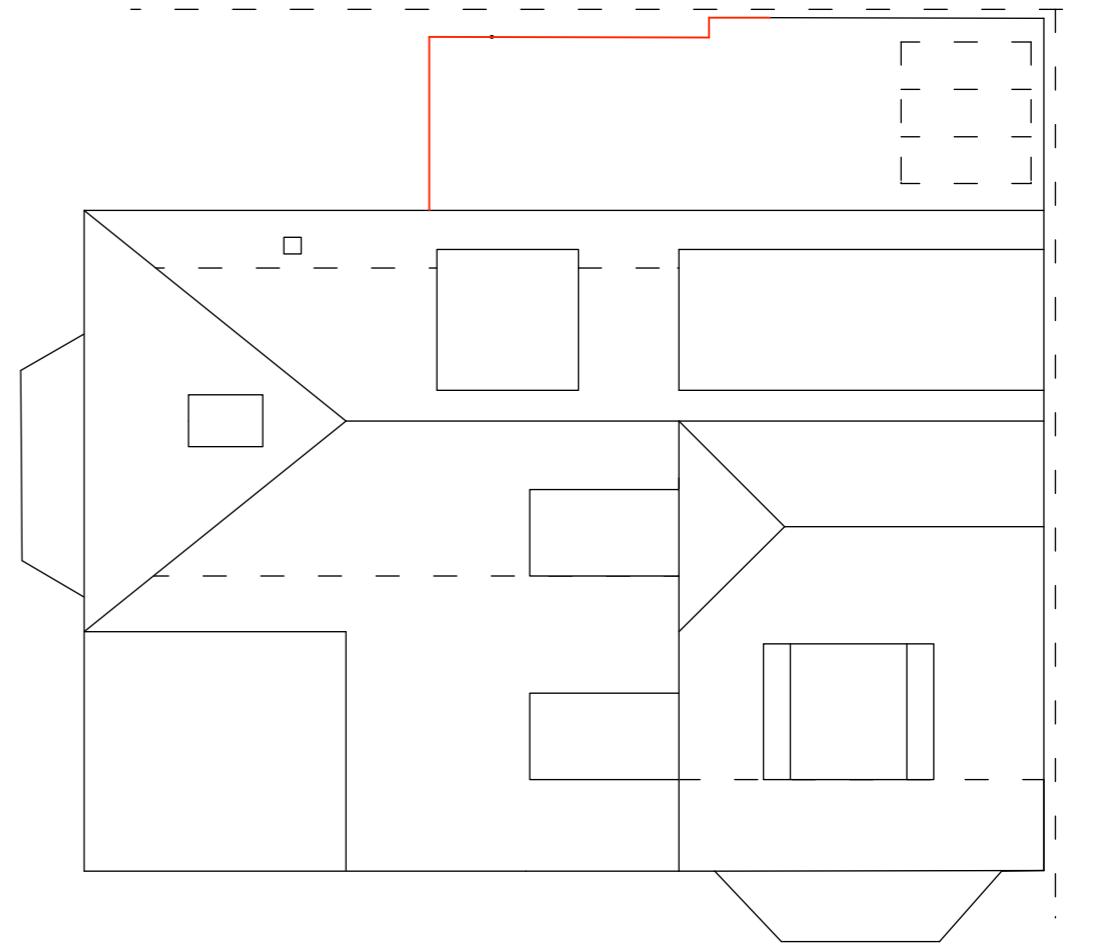

Existing Roof Plan

Proposed Roof Plan

 INNOVATIVE DEVELOPMENT LONDON LTD	Drawing title: Existing and proposed roof plans
	Drawing number: IDW007_RP
	Scale 1:100 @ A3
	Date: 26/11/19