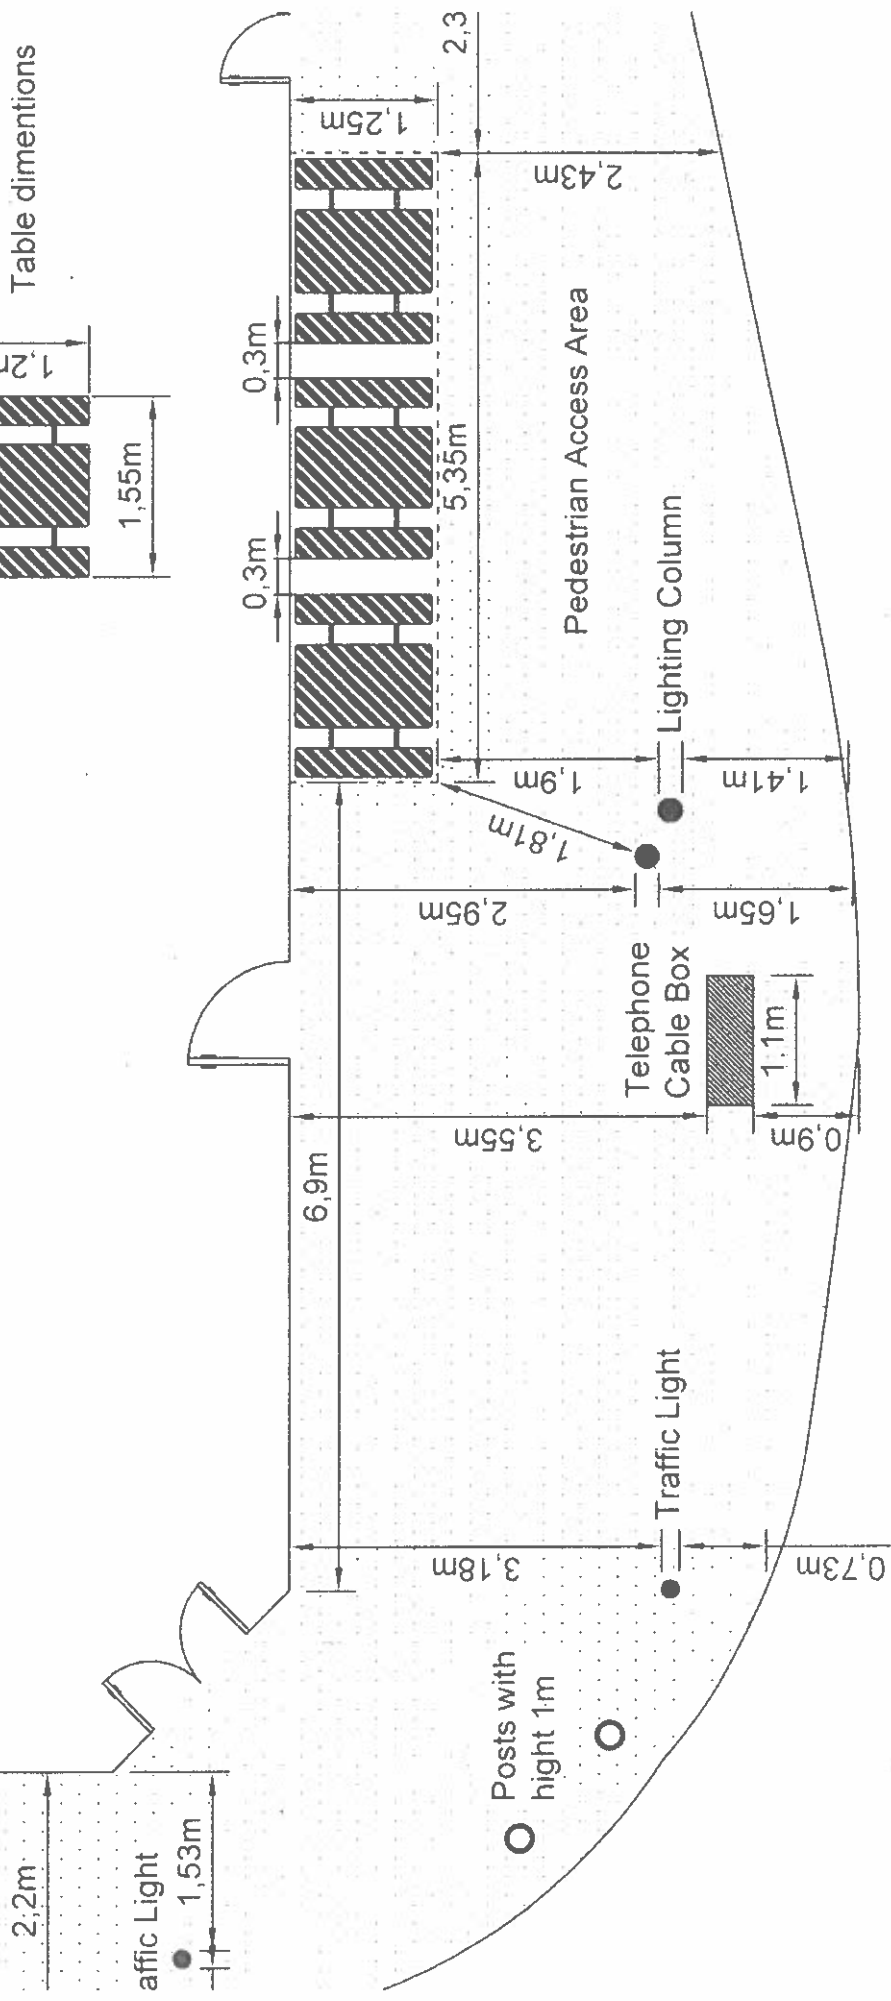

Premises Name : Newmarket House
 Premises Address : 17 York Way, London N7 9QG

Area to be occupied by Amer
 Area for Pedestrian Access

Agar Grove Street

affic Light

1.53m

Posts with
 hight 1m

Traffic Light

Telephone
 Cable Box

Lighting Column

Pedestrian Access Area