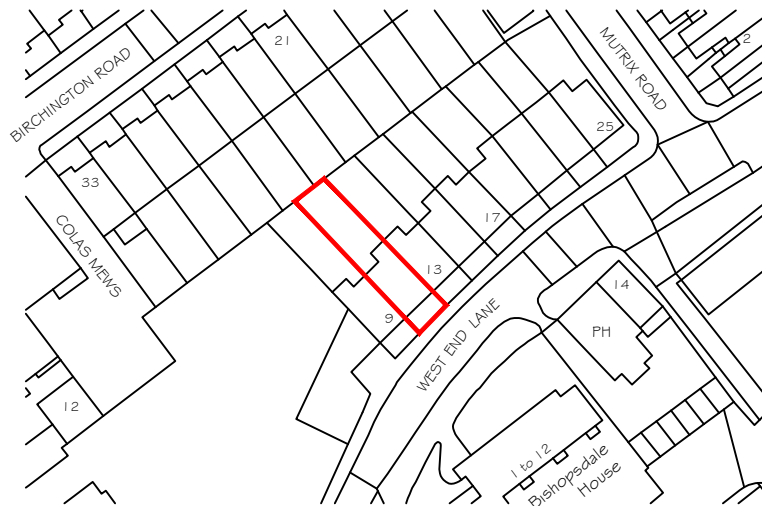

JOB NO. 1617
FIRST FLOOR FLAT,
11C WEST END LANE,
LONDON, NW6 4NU.
SITE LOCATION PLAN
SCALE 1:1250

Ordnance Survey, (c) Crown Copyright 2019. All rights reserved. Licence number 100022432

2.16 The Light Bulb Building, 1 Filament Walk, Wandsworth, London, SW18 4GQ
Tel: 020 8768 2867 Email: info@create-spaces.co.uk Web: www.create-spaces.co.uk