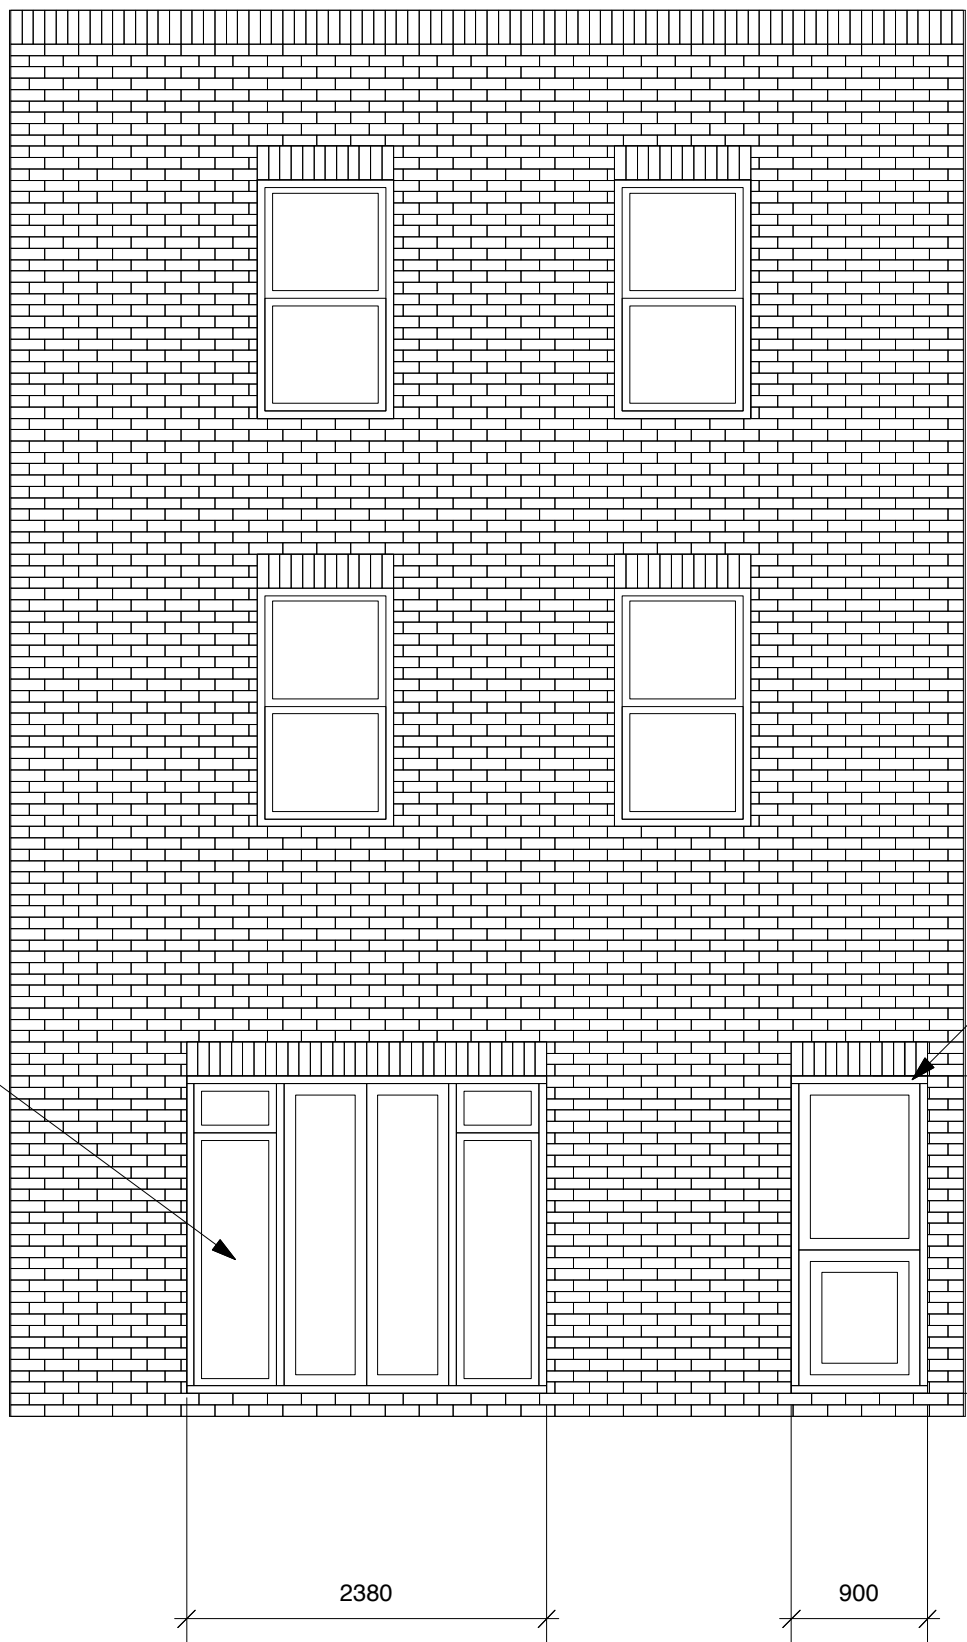

Scale Bar

Existing doors to garden  
2100mm high

Existing glazed door to garden  
2100mm high

2100

2380

900