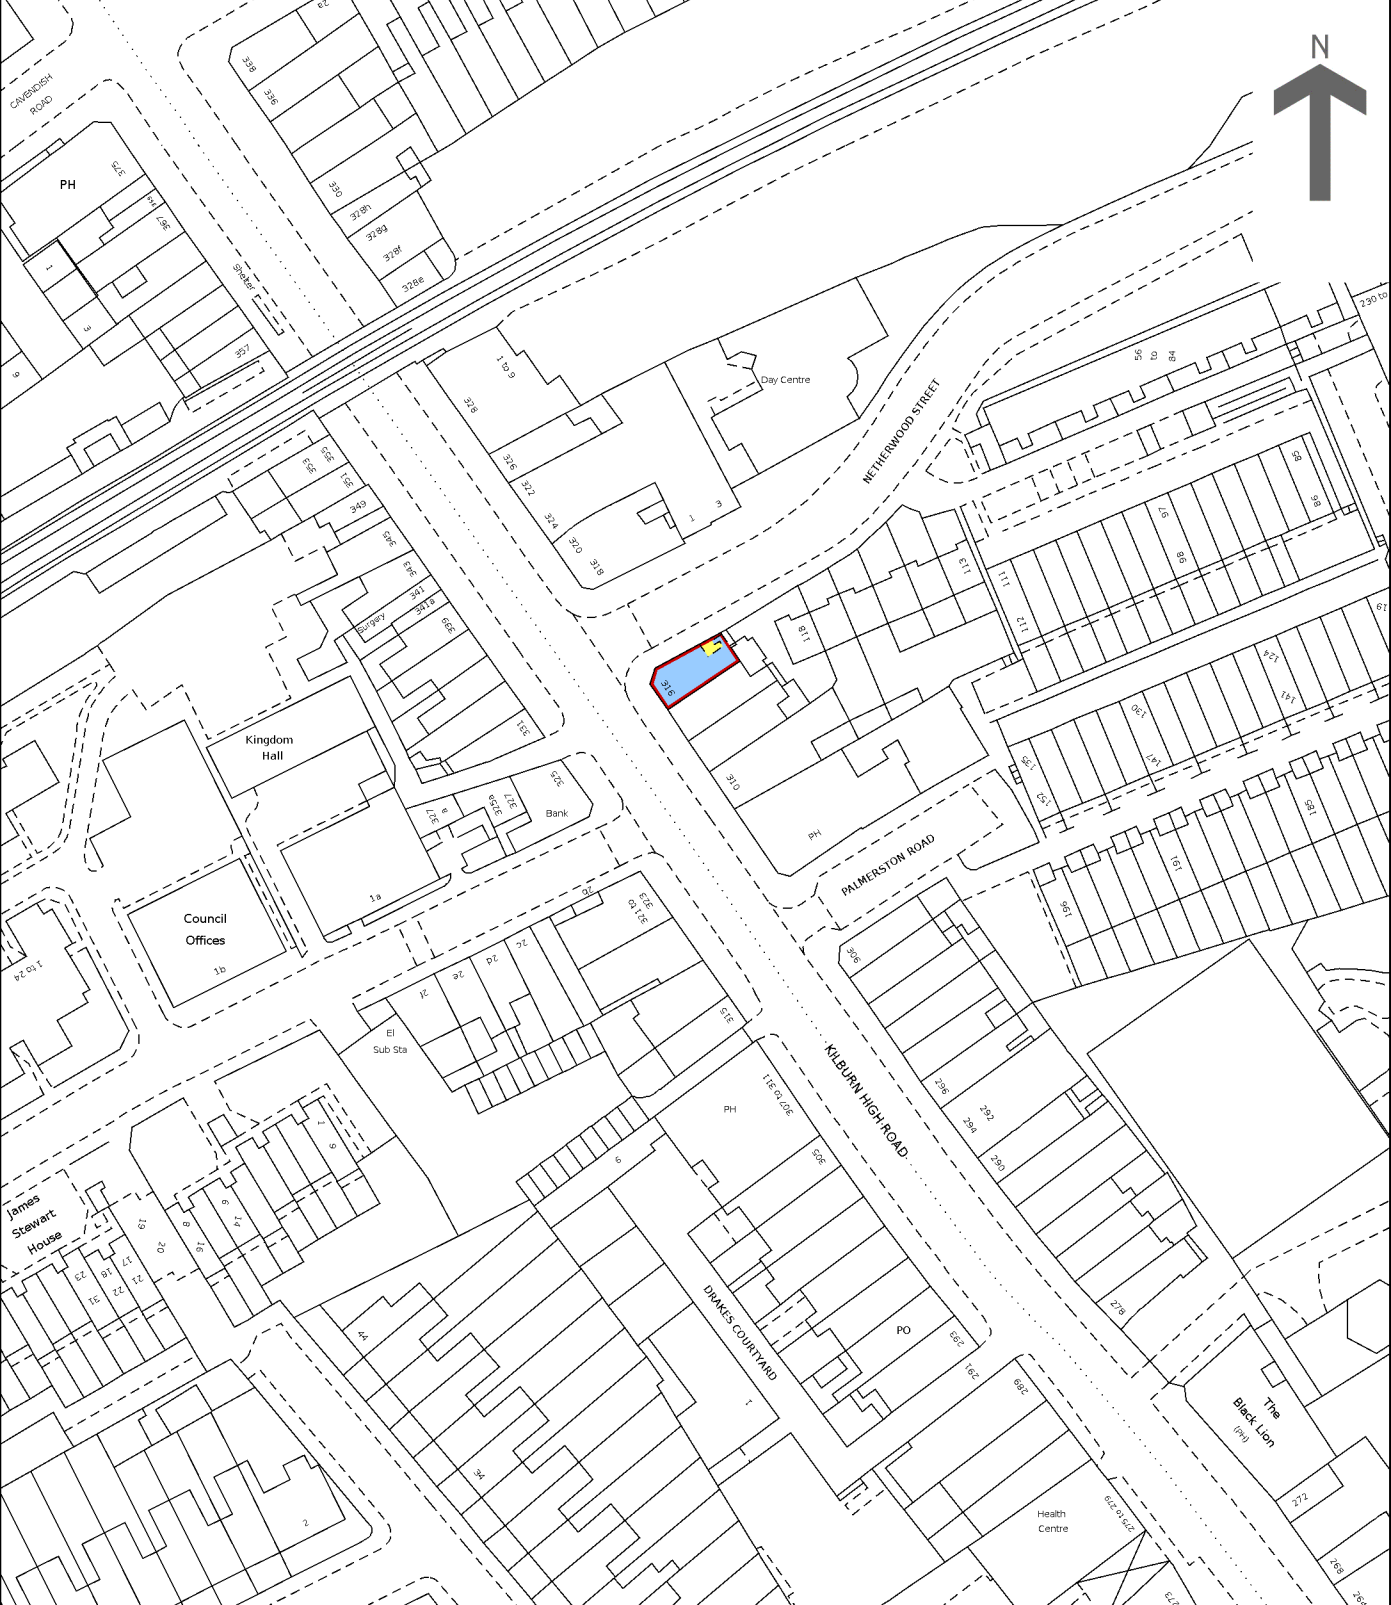

HM Land Registry Current title plan

Title number **NGL899038**
Ordnance Survey map reference **TQ2484SE**
Scale **1:1250**
Administrative area **Camden**

© Crown Copyright. Produced by HM Land Registry. Reproduction in whole or in part is prohibited without the prior written permission of Ordnance Survey. Licence Number 100026316

This is a copy of the title plan on 5 NOV 2019 at 14:16:54. This copy does not take account of any application made after that time even if still pending in HM Land Registry when this copy was issued.

HM Land Registry endeavours to maintain high quality and scale accuracy of title plan images. The quality and accuracy of any print will depend on your printer, your computer and its print settings. This title plan shows the general position, not the exact line, of the boundaries. It may be subject to distortions in scale. Measurements scaled from this plan may not match measurements between the same points on the ground.