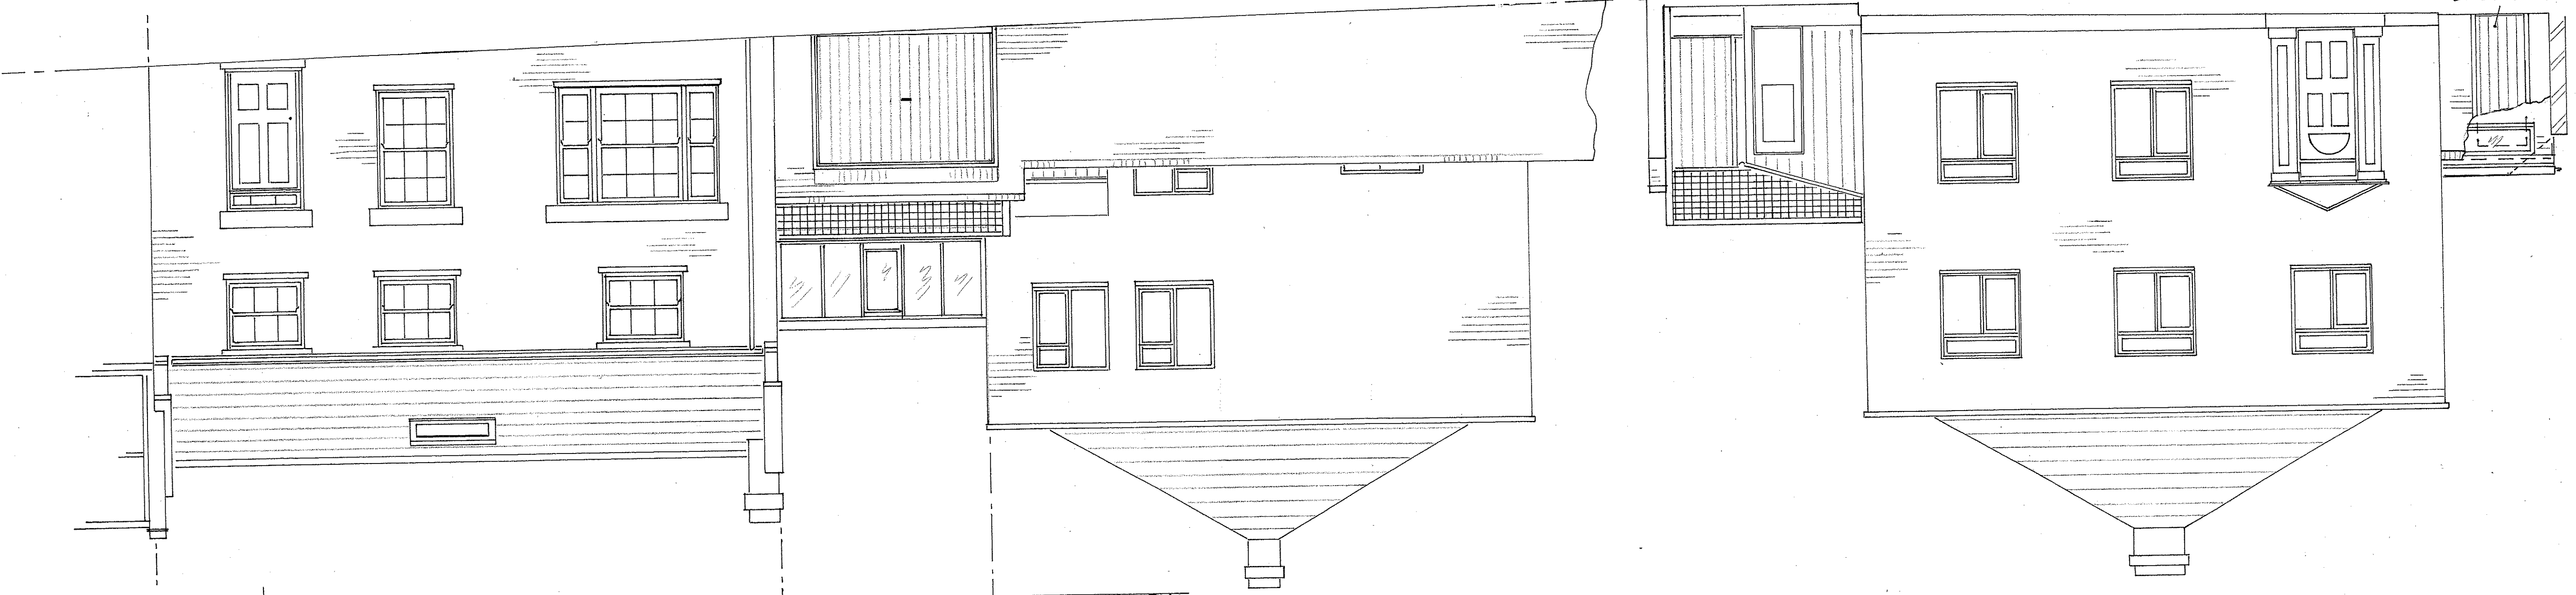

BC5 031 08

Dwg. No

Date 9.12.2003

Scale 1:50

EAST SIDE ELEVATION FROM CAMDEN Mews

SOUTH FRONT ELEVATION (MURRAY ST. SIDE)

EXISTING SIDE GATE

65 CAMDEN SQ
FULL EXTENSION TO
29 CAMDEN Mews

EAST SIDE ELEVATION

SECTION AND SOUTH ELEVATION OF 29 CAMDEN Mews

3 METRES

10 METRES

Existing Elevations
South and East.

65 Camden Sq and
29 Camden Mews,
London NW1

Site

Title