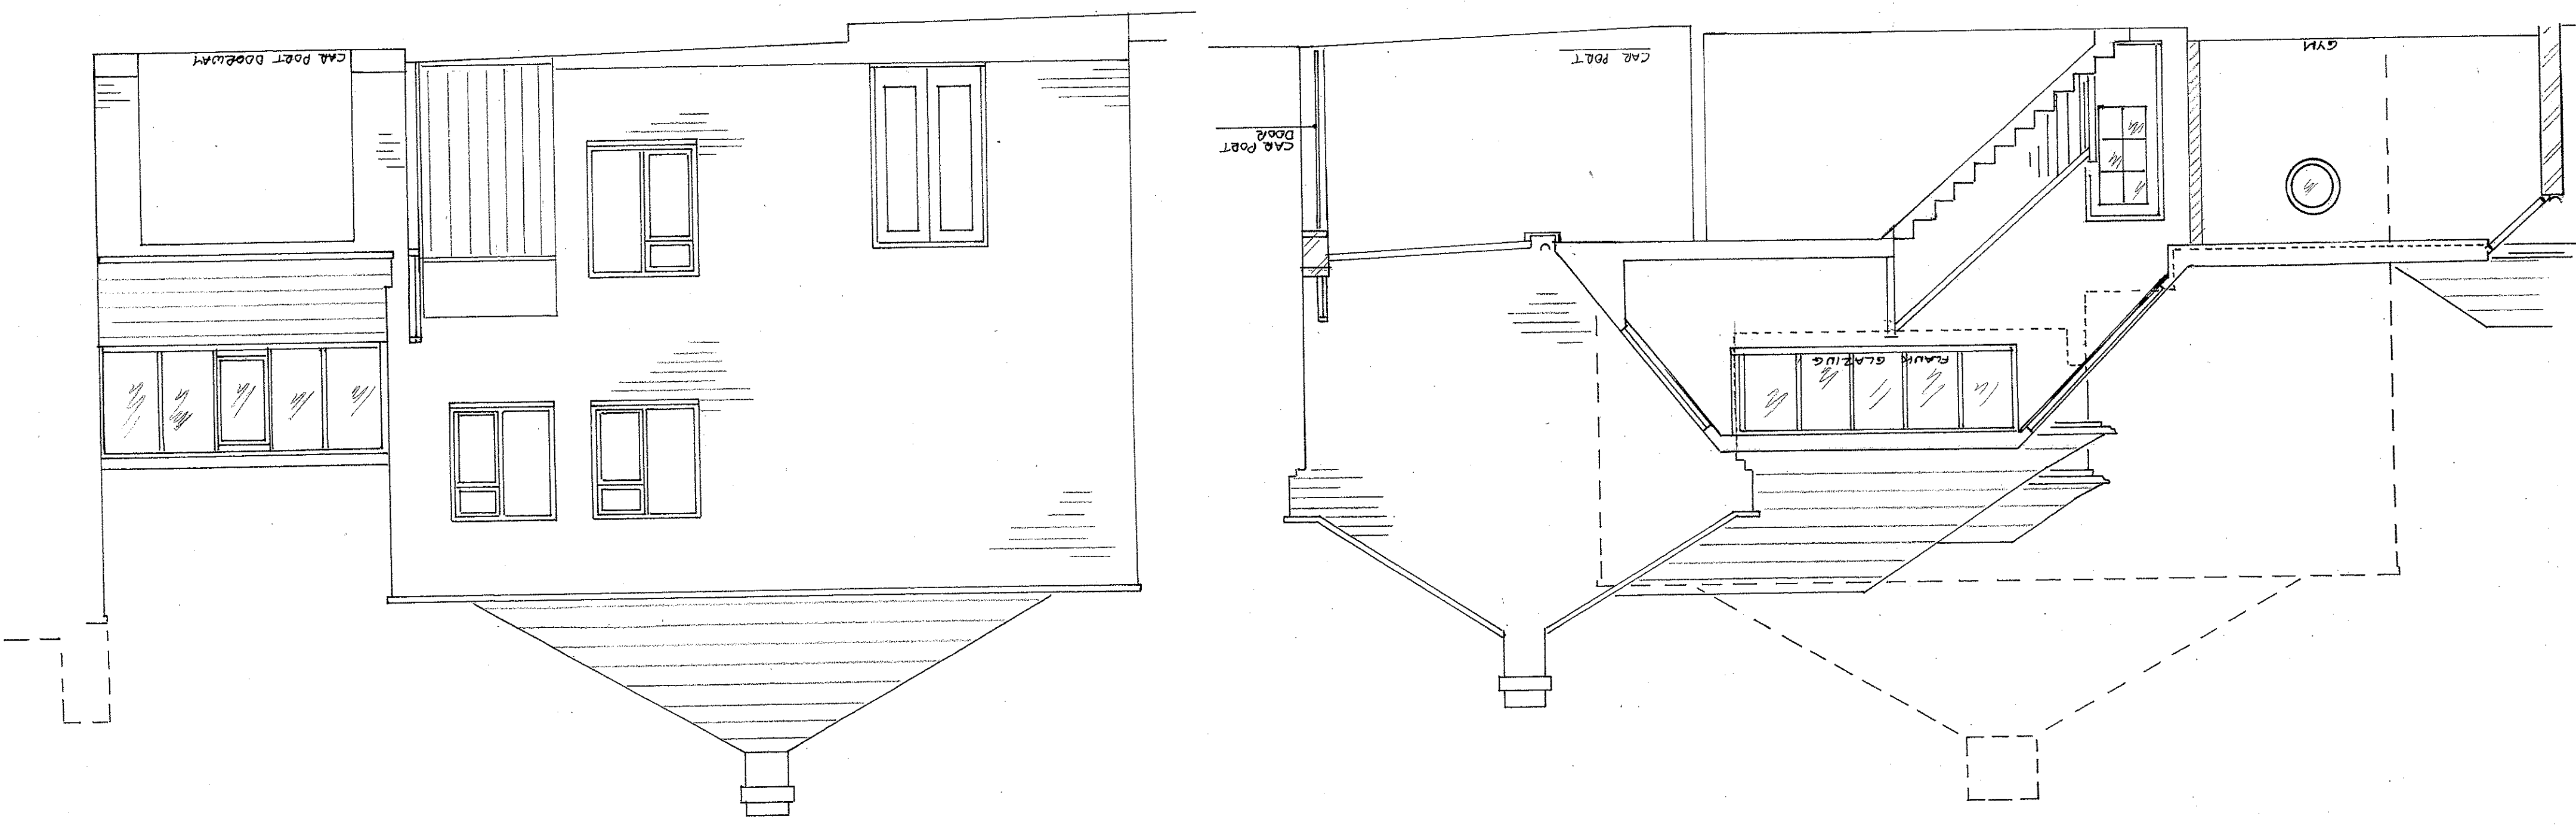

BC5 031 08

Dwg. No

Date 9.12.2003

Scale 1:50

EAST SIDE ELEVATION FROM CAMDEN Mews

SOUTH FRONT ELEVATION (MURRAY ST. SIDE)

EXISTING SIDE GATE

65 CAMDEN SQ
FULL EXTENSION TO
29 CAMDEN Mews

EAST SIDE ELEVATION

SECTION AND SOUTH ELEVATION OF 29 CAMDEN Mews

3 METRES

10 METRES

Existing Elevations
South and East.

65 Camden Sq and
29 Camden Mews,
London NW1

Site

Title