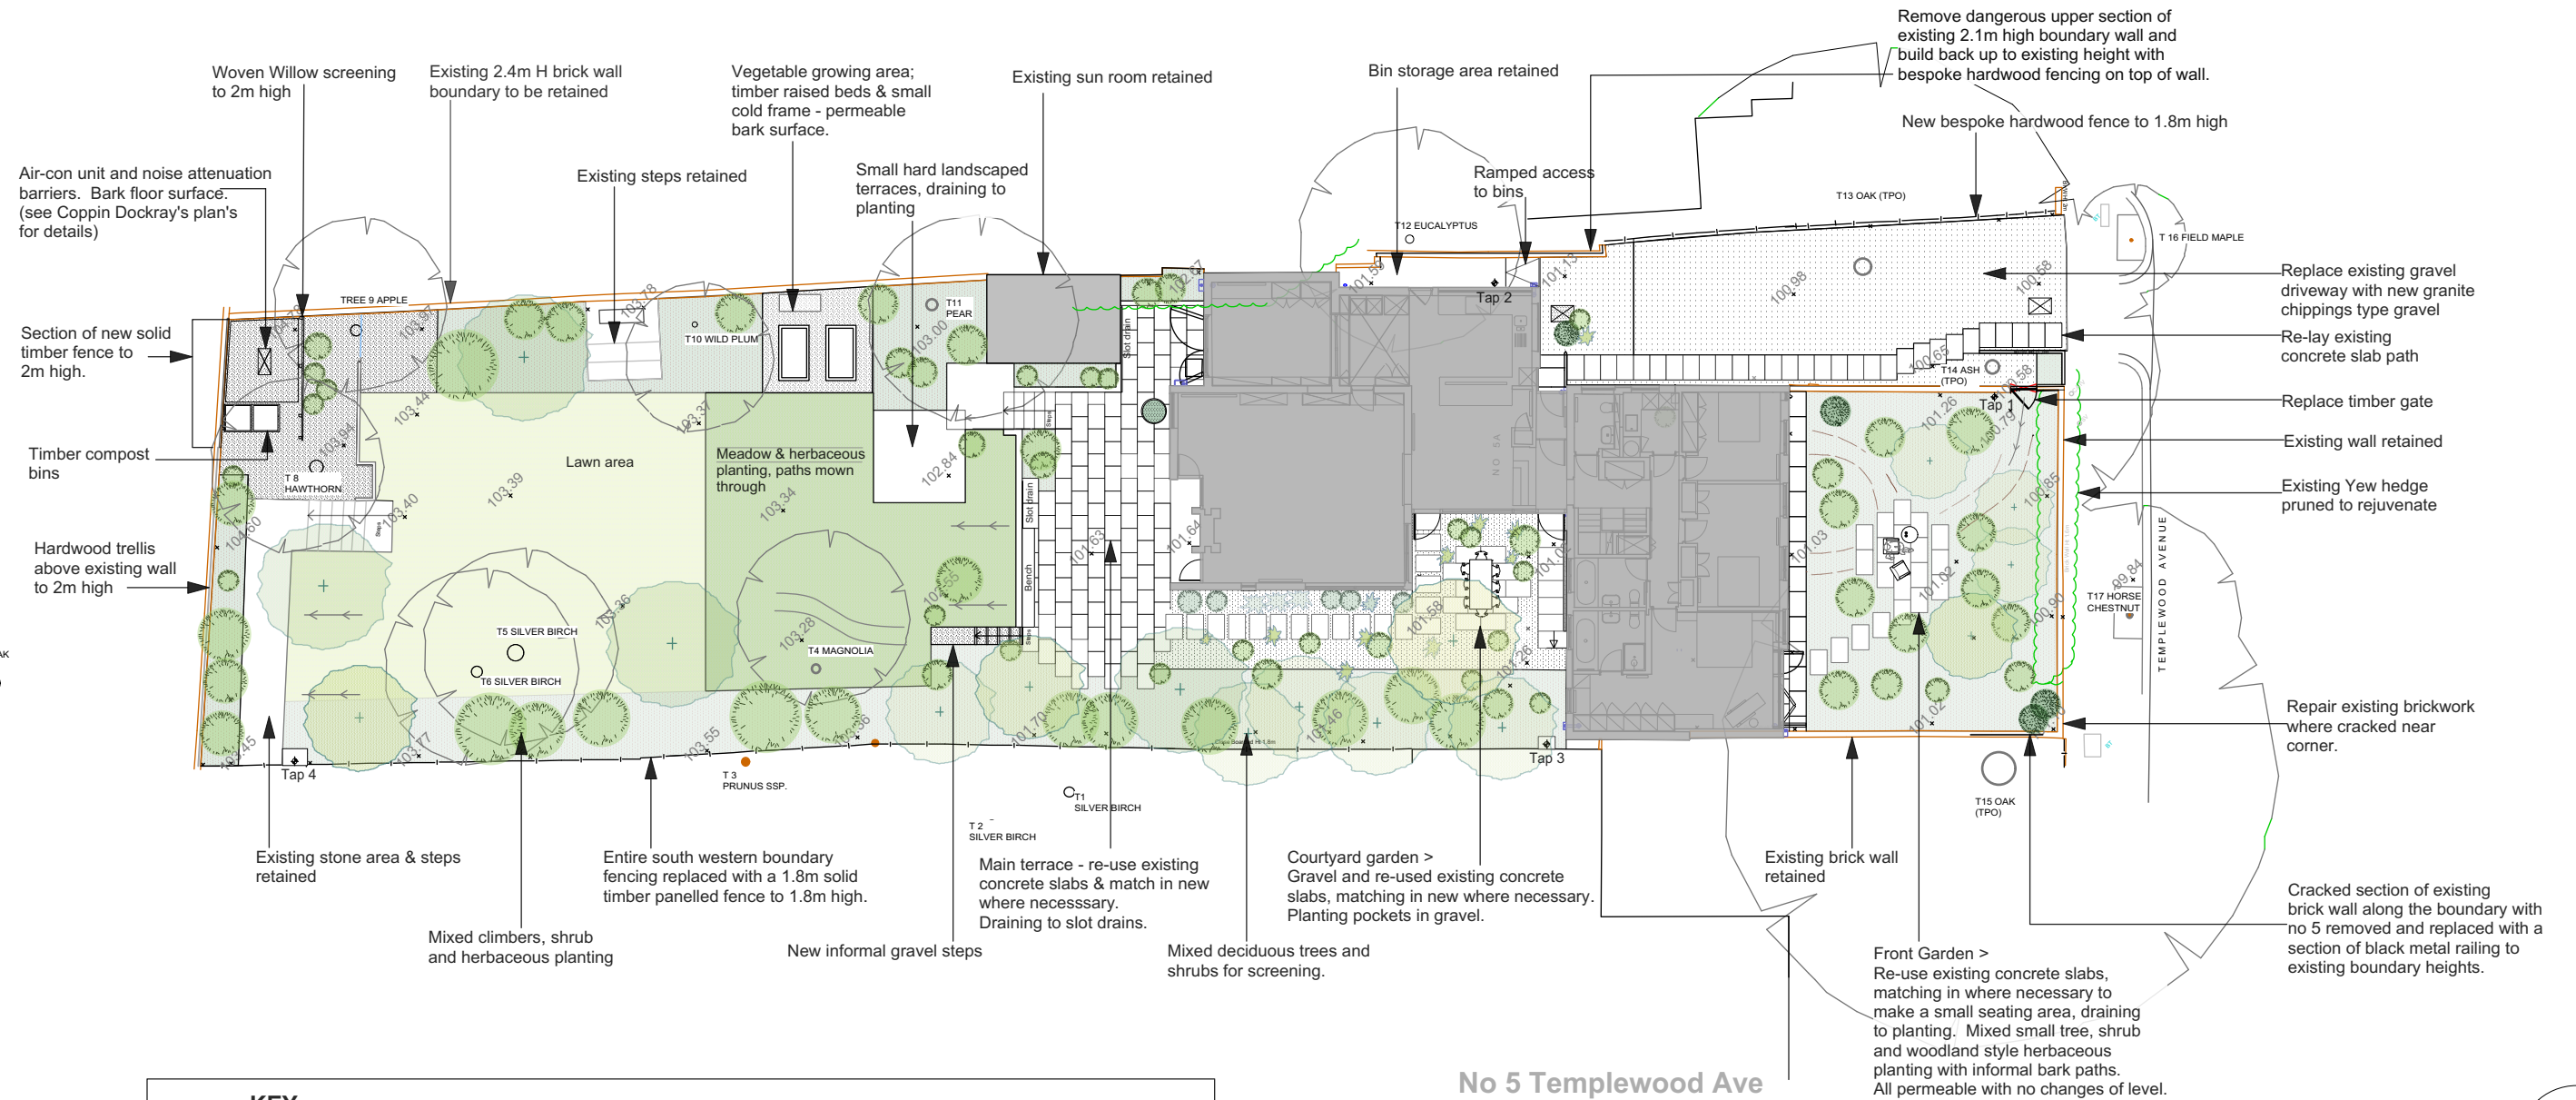

ALL DRAWINGS TO READ IN CONJUNCTION WITH COPPIN DOCKRAY ARCHITECT'S PLANS AND ARBORICULTURAL REPORT BY WOOD CONSULTING ENVIRONMENTAL LTD.

No 7 Templewood Ave

No 5 Templewood Ave

KEY:

	Existing & proposed levels (no changes of levels)		Paving - re-using existing concrete slabs or replace to match where necessary
	Existing trees		Gravel
	Proposed trees		Fine bark surface
	Shrub planting		Mown grass
			Meadow/long grass
			Planting

STATUS: PLANNING

Jane Brockbank Gardens			
Site:		5a Templewood Avenue London NW3 7UY	
Drawing:	Scale:	Date	Revisions
LANDSCAPE PLAN JF19-03	1:250 @ A3	19.11.19	

A PROPOSED SITE PLAN 1:250 @ A3

ALL MEASUREMENTS TO BE CHECKED ON SITE. DO NOT SCALE FROM THIS DRAWING - ANY DISCREPANCIES IN DIMENSIONS TO BE REPORTED TO JBG.