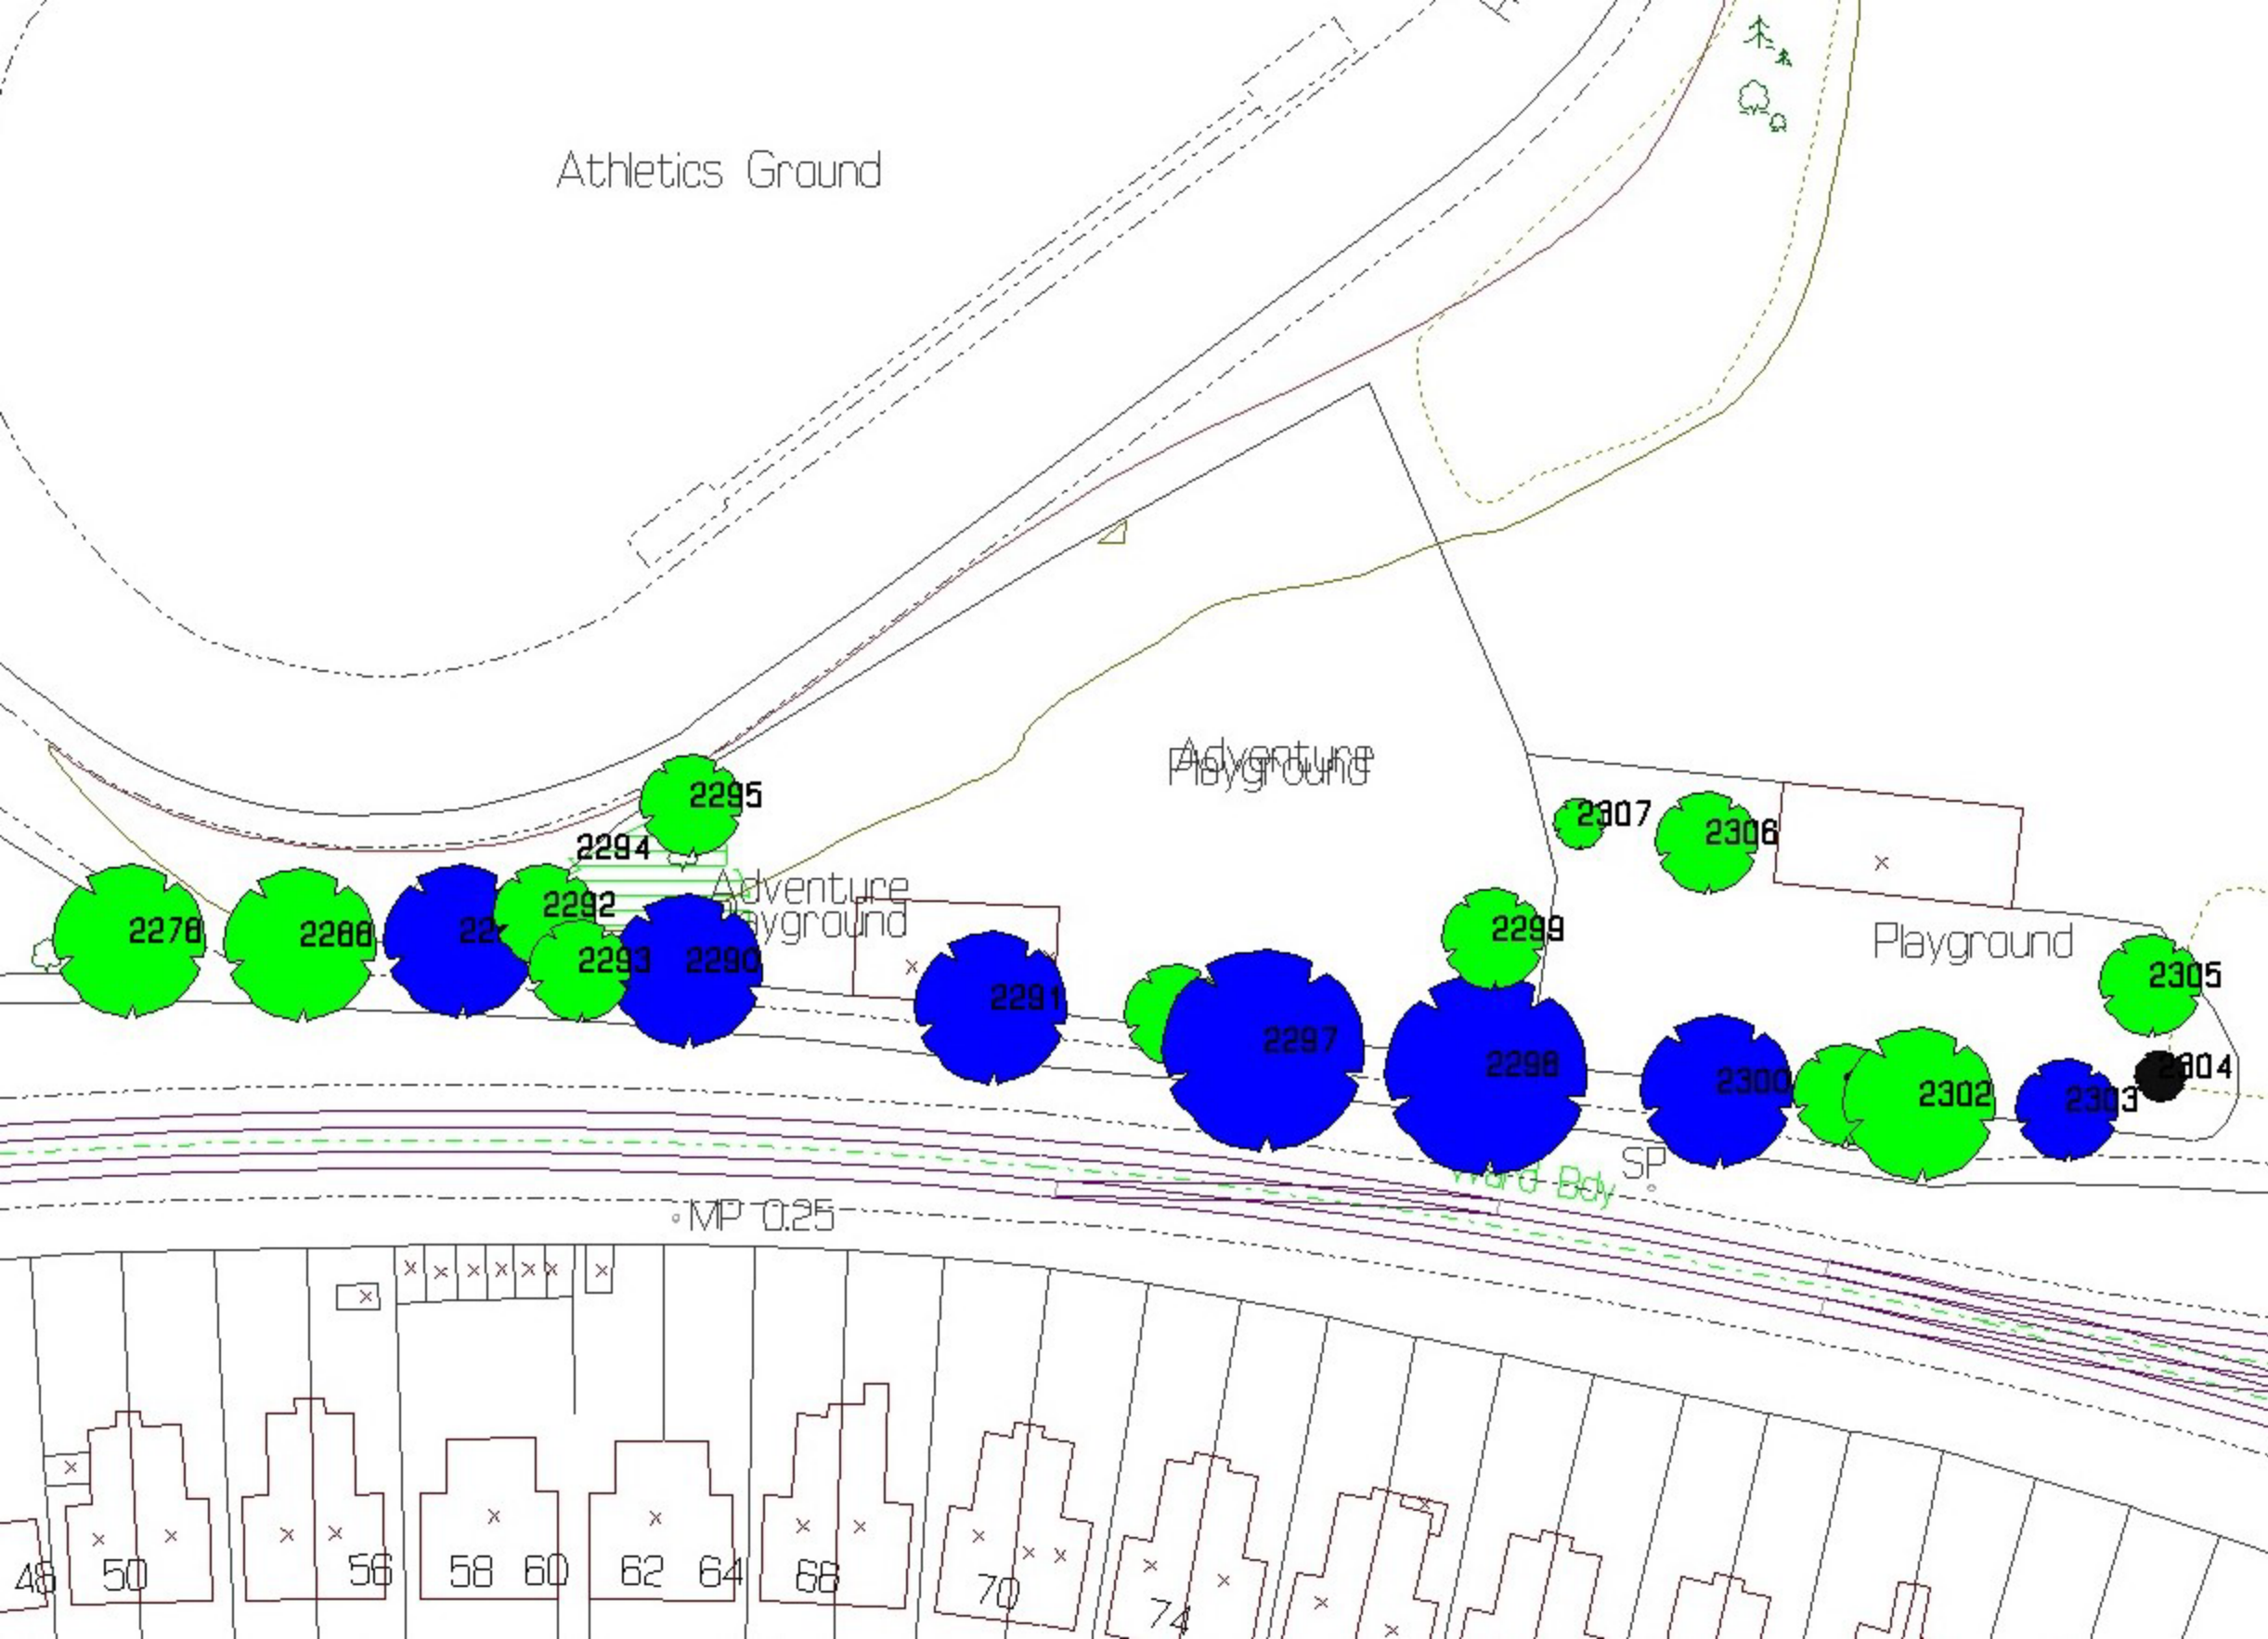

Athletics Ground

Adventure
Playground

Adventure
Playground

Playground

MP 0.25

Ward-Boys
SP

Arbortrack Report 12/09/2019

Vegetation ID	Species Common	Girth	Height	Spread
Hampstead-00005	Common Ash	> 750mm	15 to 20m	10 to 15m
Hampstead-00006	Common Ash	450-600mm	05 to 10m	00 to 05m
Hampstead-00007	Common Ash	600-750mm	05 to 10m	00 to 05m
Hampstead-00008	Poplar species	> 750mm	20 to 25m	20m >
Hampstead-00009	Common Ash	450-600mm	05 to 10m	05 to 10m
Hampstead-00010	Poplar species	450-600mm	15 to 20m	10 to 15m
Hampstead-00011	Turkey Oak	> 750mm	05 to 10m	10 to 15m
Hampstead-00012	Common Ash	450-600mm	10 to 15m	05 to 10m
Hampstead-00013	Common Ash	> 750mm	15 to 20m	10 to 15m
Hampstead-00014	Lime species	450-600mm	05 to 10m	05 to 10m
Hampstead-00015	Sycamore	450-600mm	05 to 10m	05 to 10m
Hampstead-00016	Common Ash	150-300mm	00 to 05m	00 to 05m
Hampstead-00017	English Elm	300-450mm	05 to 10m	00 to 05m
Hampstead-00018	Quickthorn	300-450mm	05 to 10m	00 to 05m
Hampstead-00019	English Oak	600-750mm	05 to 10m	05 to 10m
Hampstead-00020	Poplar species	> 750mm	15 to 20m	20m >
Hampstead-00021	Horse Chestnut	600-750mm	05 to 10m	10 to 15m
Hampstead-00022	English Oak	> 750mm	10 to 15m	05 to 10m
Hampstead-00023	English Oak	600-750mm	10 to 15m	05 to 10m
Hampstead-00024	London Plane	> 750mm	15 to 20m	15 to 20m
Hampstead-00025	Quickthorn	300-450mm	05 to 10m	00 to 05m
Hampstead-00026	Common Ash	150-300mm	00 to 05m	00 to 05m
Hampstead-00027	London Plane	> 750mm	15 to 20m	15 to 20m
Hampstead-00028	London Plane	600-750mm	15 to 20m	10 to 15m
Hampstead-00029	London Plane	> 750mm	15 to 20m	15 to 20m
Hampstead-00030	Common Ash	600-750mm	15 to 20m	10 to 15m
Hampstead-00031	Turkey Oak	> 750mm	20 to 25m	15 to 20m
Hampstead-00032	Lime species	300-450mm	10 to 15m	05 to 10m
Hampstead-00033	London Plane	> 750mm	15 to 20m	10 to 15m
Hampstead-00034	London Plane	> 750mm	15 to 20m	10 to 15m
Hampstead-00035	London Plane	> 750mm	15 to 20m	15 to 20m
Hampstead-00036	London Plane	> 750mm	15 to 20m	15 to 20m
Hampstead-00037	London Plane	> 750mm	15 to 20m	15 to 20m
Hampstead-00038	Hornbeam	450-600mm	10 to 15m	10 to 15m
Hampstead-00039	Hornbeam	450-600mm	15 to 20m	10 to 15m
Hampstead-00040	London Plane	600-750mm	10 to 15m	10 to 15m
Hampstead-00041	Hornbeam	450-600mm	10 to 15m	10 to 15m
Hampstead-00042	London Plane	600-750mm	10 to 15m	10 to 15m
Hampstead-00043	London Plane	> 750mm	15 to 20m	15 to 20m