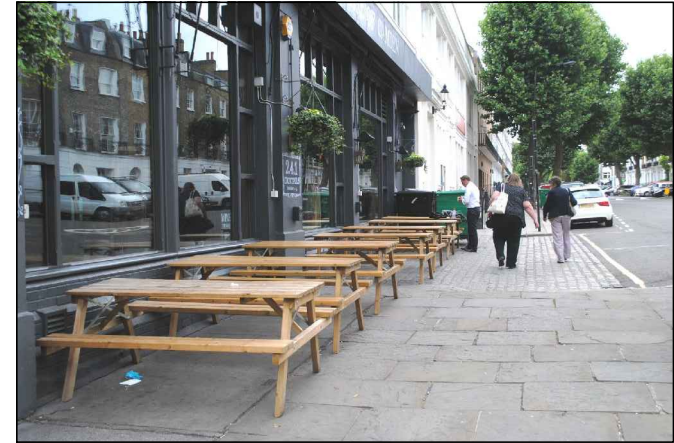

Albert Street

Furniture 8 No timber picnic benches