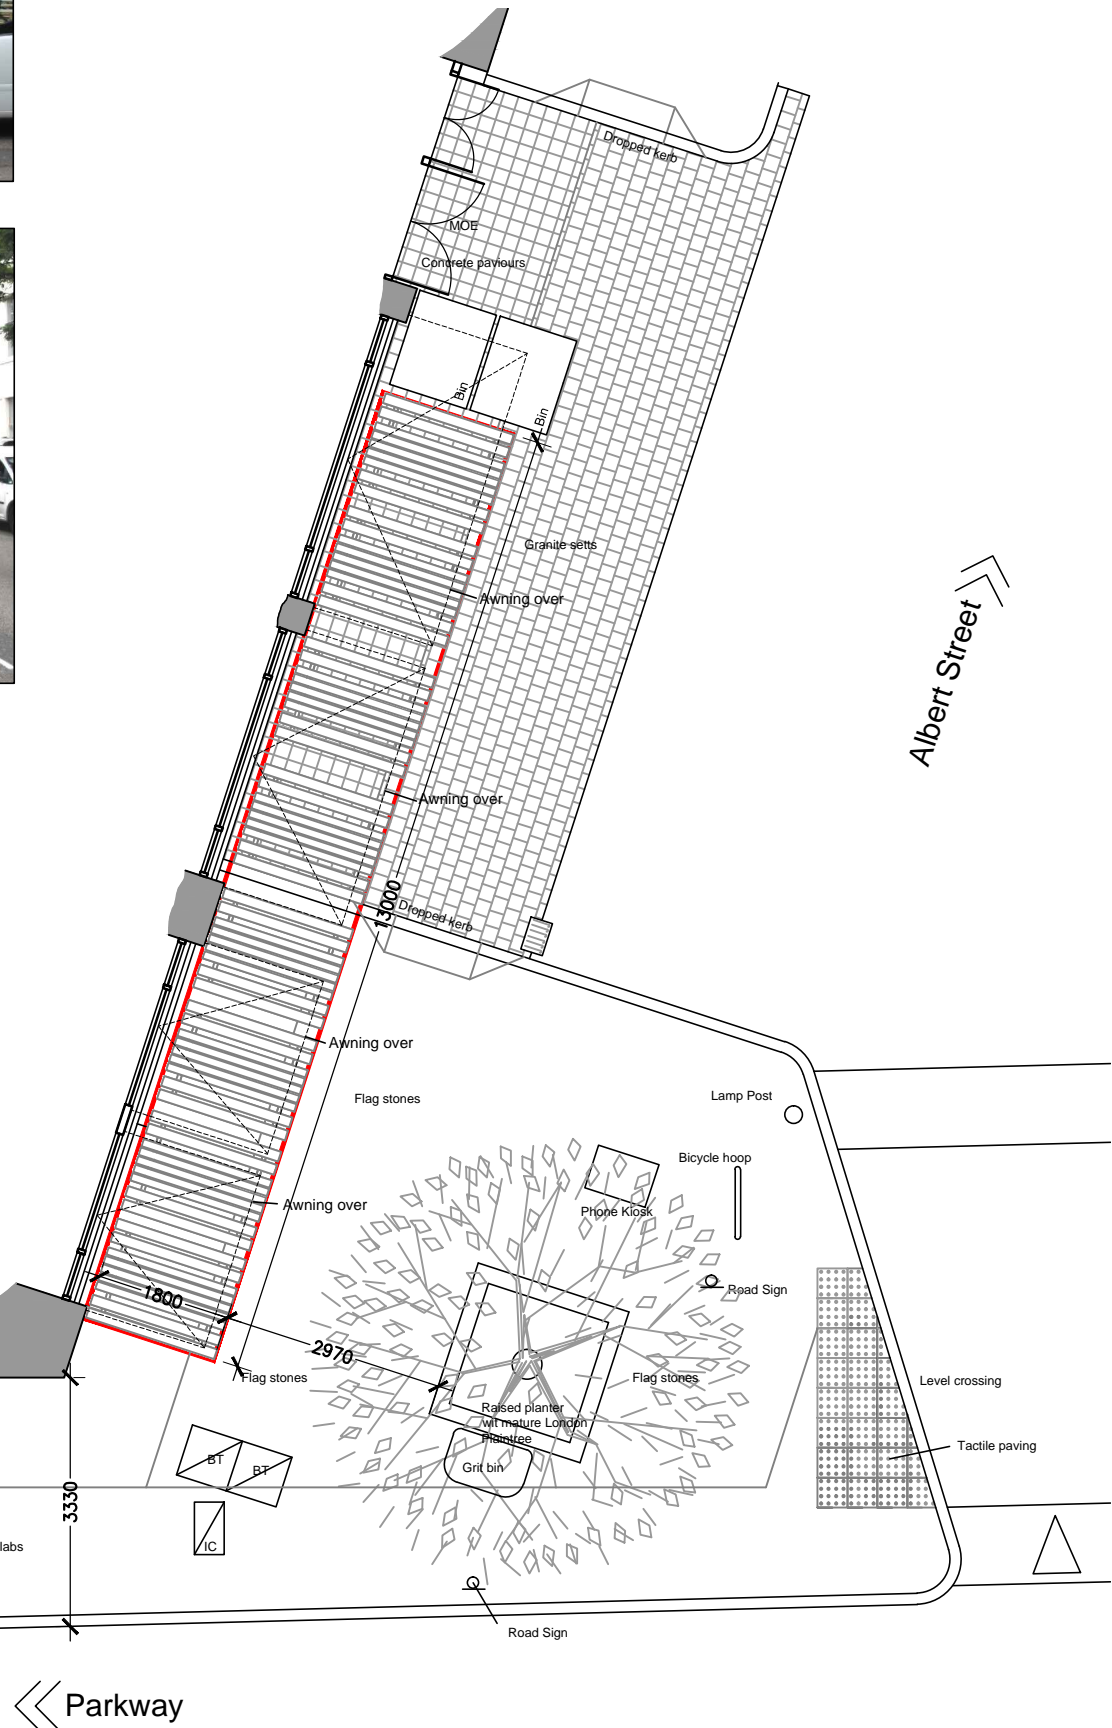

Albert Street

Furniture 8 No timber picnic benches