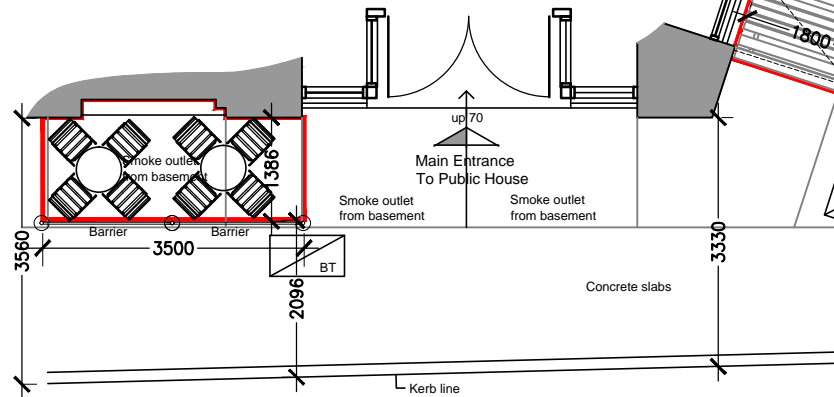

Barrier Style

Parkway