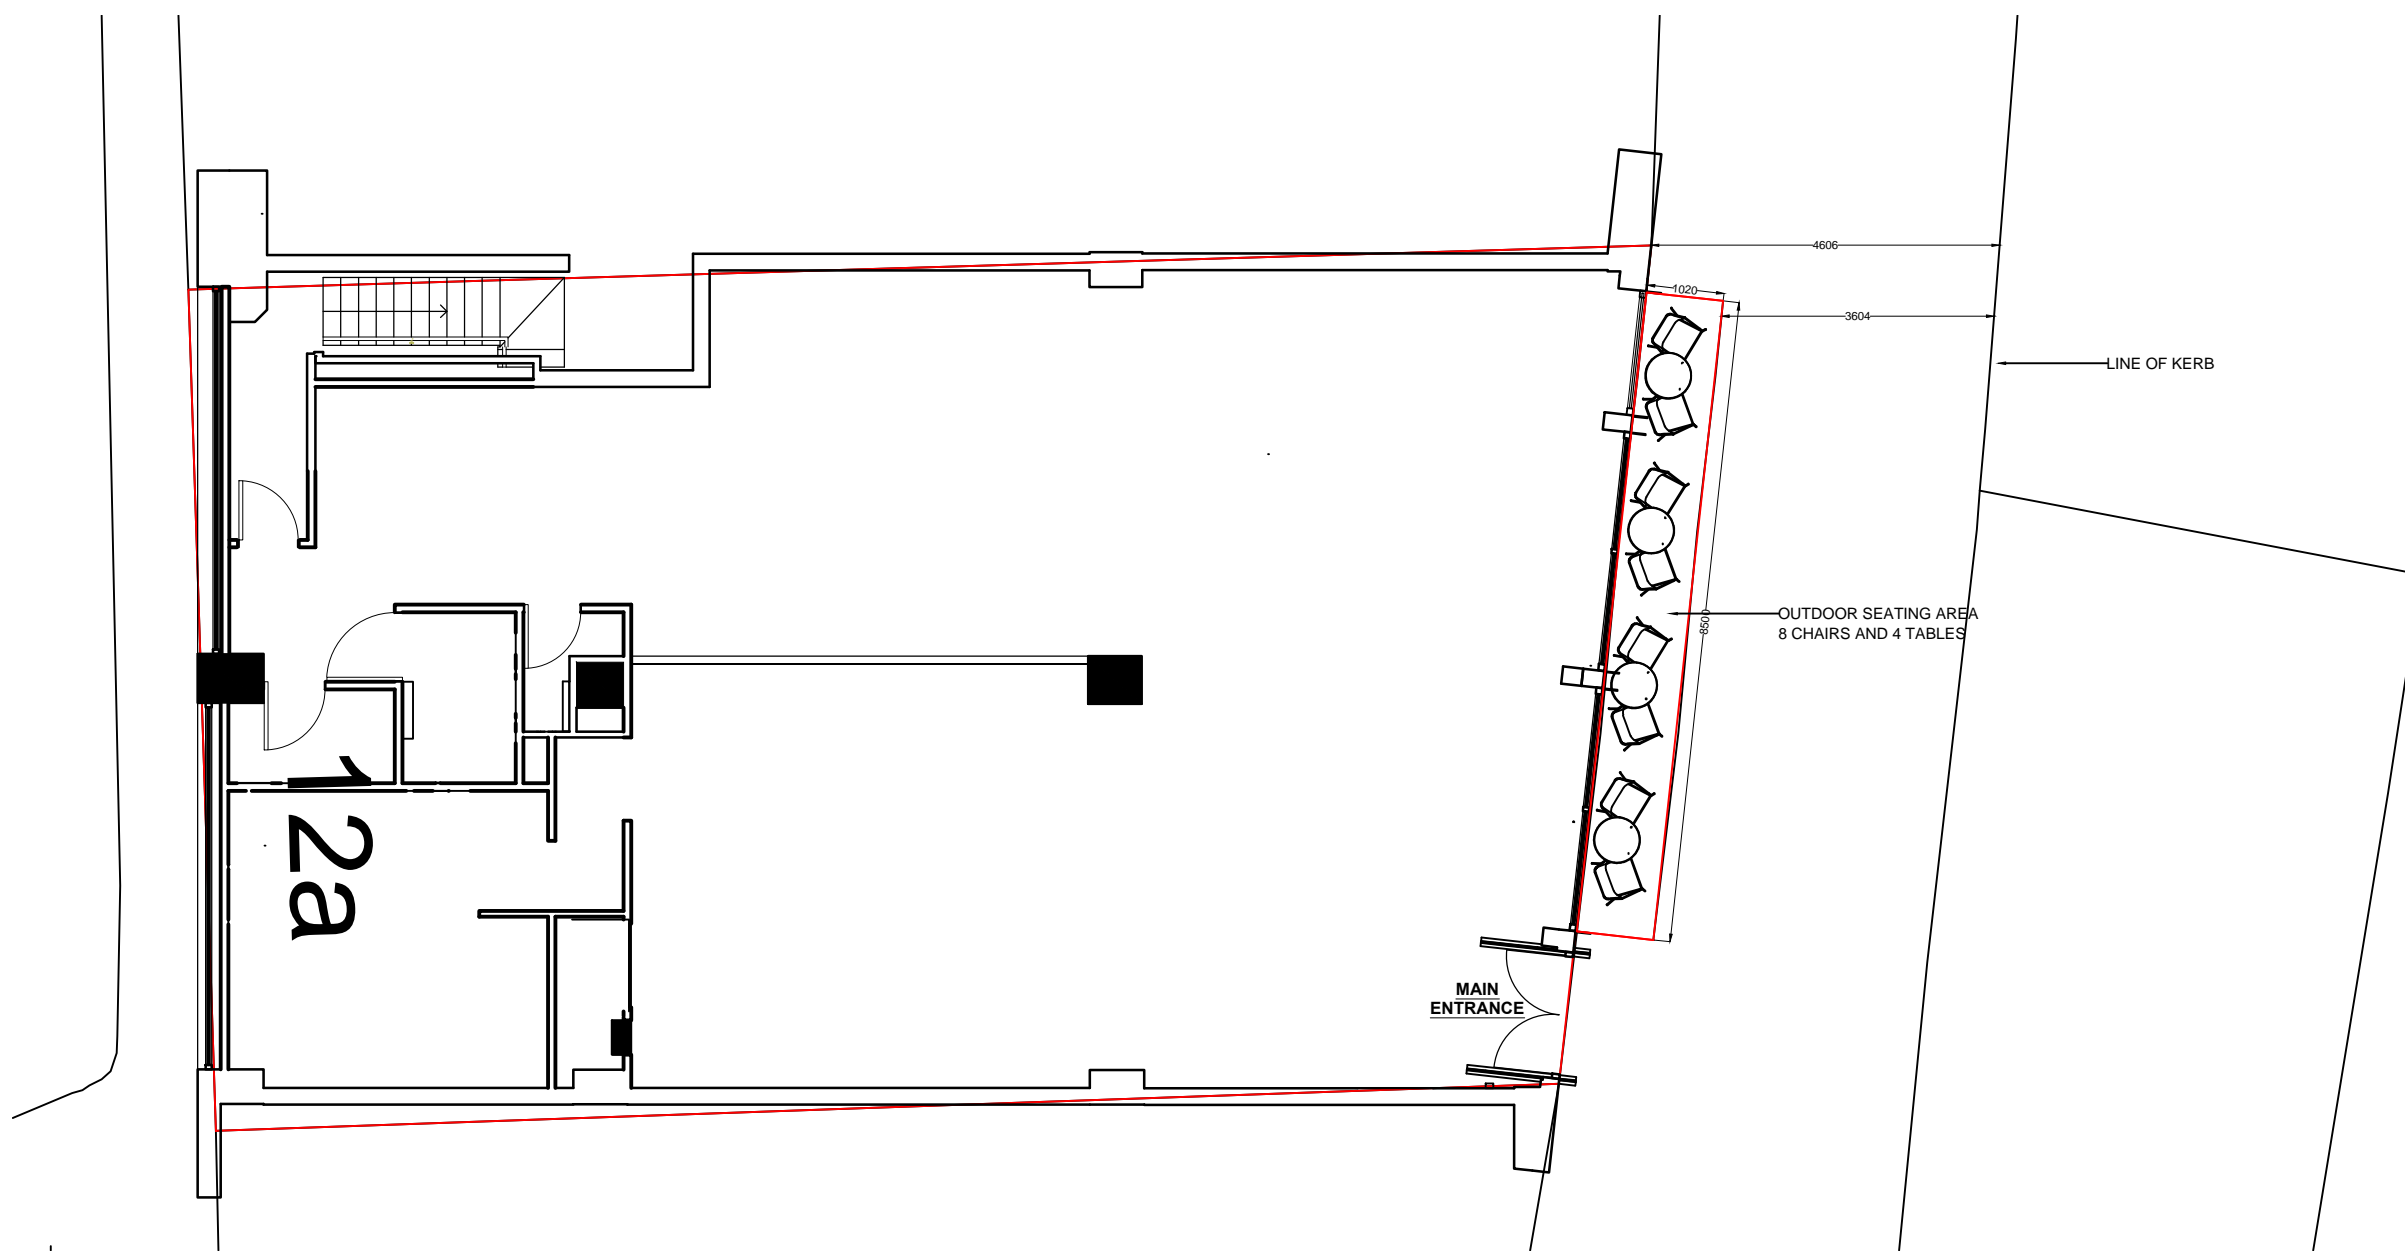

PROPOSED PLAN 1:100

PLANNING

REV.	DESCRIPTION	BY	DATE

	CLIENT:	STARBUCKS COFFEE SHOP		
	PROJECT:	Swiss Cottage		
	ADDRESS:	Starbucks Coffee Shop 143-145 Finchley Road Swiss Cottage London, NW3 6JJ.		
	TITLE:	Proposed Outdoor Seating Area		
DRAWN BY:	PB	SCALE: 1:100	DRAWN DATE: 28/06/17	REVISED DATE:
CHECKED:	@A3			
DRG. NO.:	SB-52185-001