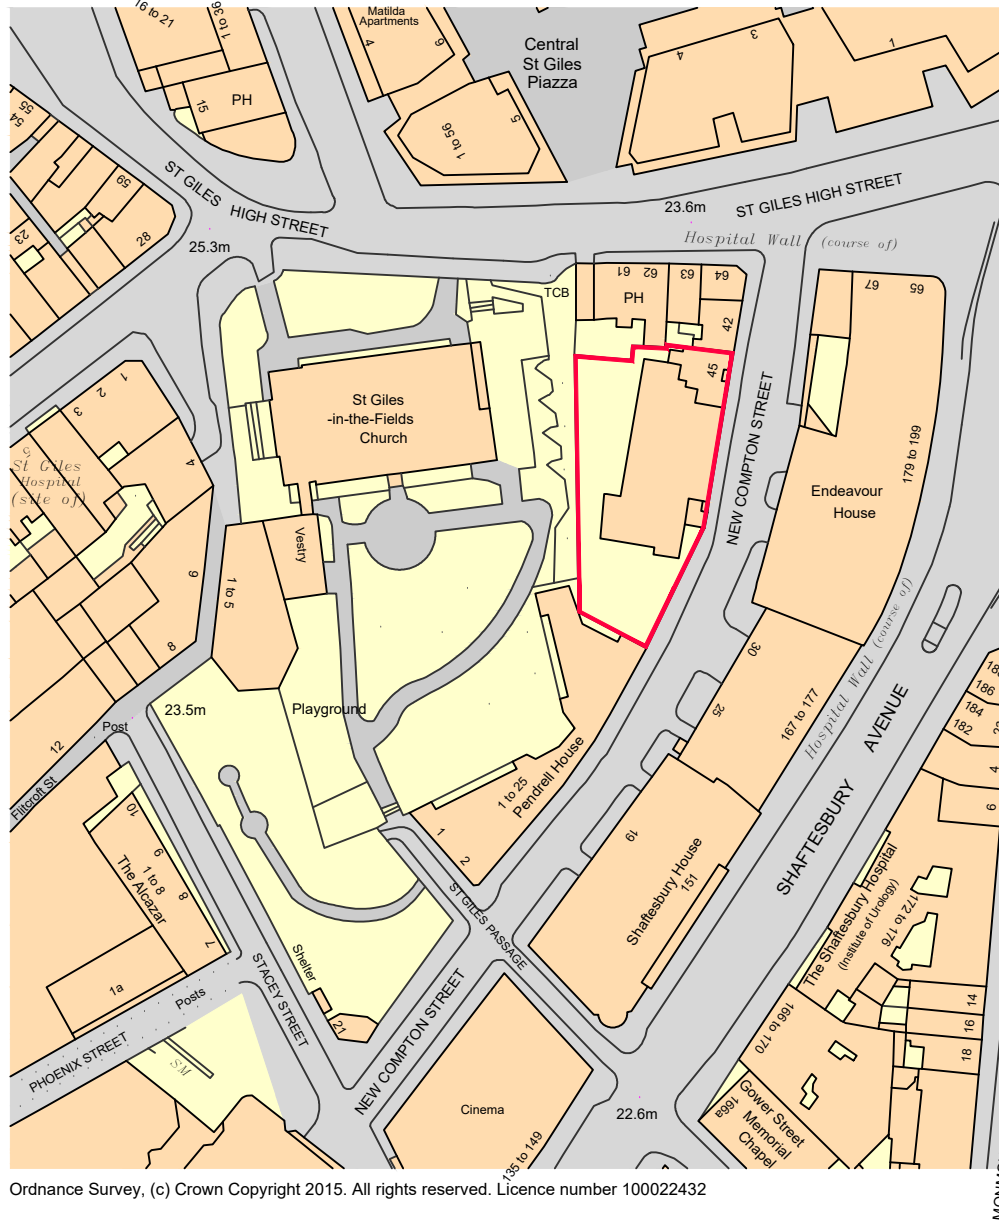

Scale 1:1250

Ordnance Survey, (c) Crown Copyright 2015. All rights reserved. Licence number 100022432

Whymark & Moulton

Chartered Surveyors & Building Engineers

14 Cornard Road, Sudbury, Suffolk. CO10 2XA. Tel: 01787 371371