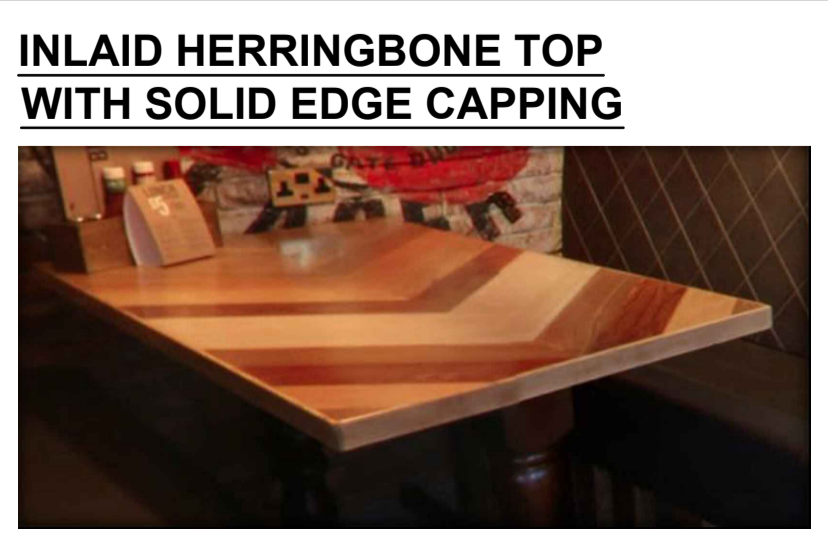

A - NEW DECONSTRUCTED WING BACK

- FABRIC IN No. 05
- BUTTONS IN No. 08

02No. TOTAL

B - NEW JENSON CHAIR

SUPPLIED AS FOUND

07No. TOTAL

C - NEW FACTORY DINING CHAIR

SUPPLIED AS FOUND

07No. TOTAL

D - NEW QUILTED ARMCHAIR

SUPPLIED AS FOUND

04No. TOTAL

E - NEW HALF SCROLL BACK TUB CHAIR

SHALLOW BUTTON DETAIL TO INNER BACK

- FABRIC IN No. 04

02No. TOTAL

EX1 - EXISTING TUB:

- 02No. : - FABRIC IN No. 05
- 3X FLOAT BUTTONS IN FABRIC No. 08

- 04No. : - FABRIC IN No. 08
- 3X FLOAT BUTTONS IN FABRIC No.05

06No. TOTAL

EX2 - EXISTING UPTON DINING CHAIR:

- 04No. : - FABRIC IN No. 03
- FABRIC IN No. 01

- 04No. : - FABRIC IN No. 07

12No. TOTAL

EX3 - EXISTING COVENT POSEUR CHAIR:

DEEP BUTTON OUTER BACK

- 02No. : - FABRIC IN No. 07

- 08No. : - FABRIC IN No. 09

10No. TOTAL

FABRIC SPECIFICATION

FABRIC 01 - STAUNTON & HUGHES, NAVAJO, MIDNIGHT
FABRIC 02 - CREST LEATHER, CAMBRIDGE, STONE
FABRIC 03 - YARWOOD, MUSTANG, ASH
FABRIC 04 - STAUNTON & HUGHES, SAFARI, GOLDEN
FABRIC 05 - STAUNTON & HUGHES, NAVAJO, FOREST
FABRIC 06 - CREST OLD ENGLISH, HAZEL
FABRIC 07 - CREST, SELVAGGIO, SAGE
FABRIC 08 - STAUNTON & HUGHES, NAVAJO, LIQUEUR
FABRIC 09 - YARWOOD, MUSTANG, REEF
FABRIC 10 - I.L.P., LAGUNA, AVOVADO

T1 : NEW SINGLE PED 800 DIA DINING TABLE

TOP - STAINED: A10

BASE - STAINED DARK OAK

02No. REQUIRED

T2 : NEW SINGLE PED 700 DIA DINING TABLE

TOP - STAINED: B4

BASE - STAINED DARK OAK

01No. REQUIRED

T3 : NEW 1800MM X 700MM TWIN PED DINING TABLE TO SUIT RAILWAY BOOTHS

TOP - STAINED: B7

BASE - STAINED DARK OAK

03No. REQUIRED

T4 : NEW SINGLE PED 700 DIA POSEUR TABLE

TOP - STAINED: A5

BASE - STAINED DARK OAK

01No. REQUIRED

T5 : EXISTING TWIN PED 1200MM X 700MM DINING TABLE

ALL TABLE TOPS TO BE 40MM SCAFFOLD PLANK IN A MIX OF APPROVED STAINS, UNLESS SPECIFIED.

BASE - STAINED DARK OAK

09No. REQUIRED