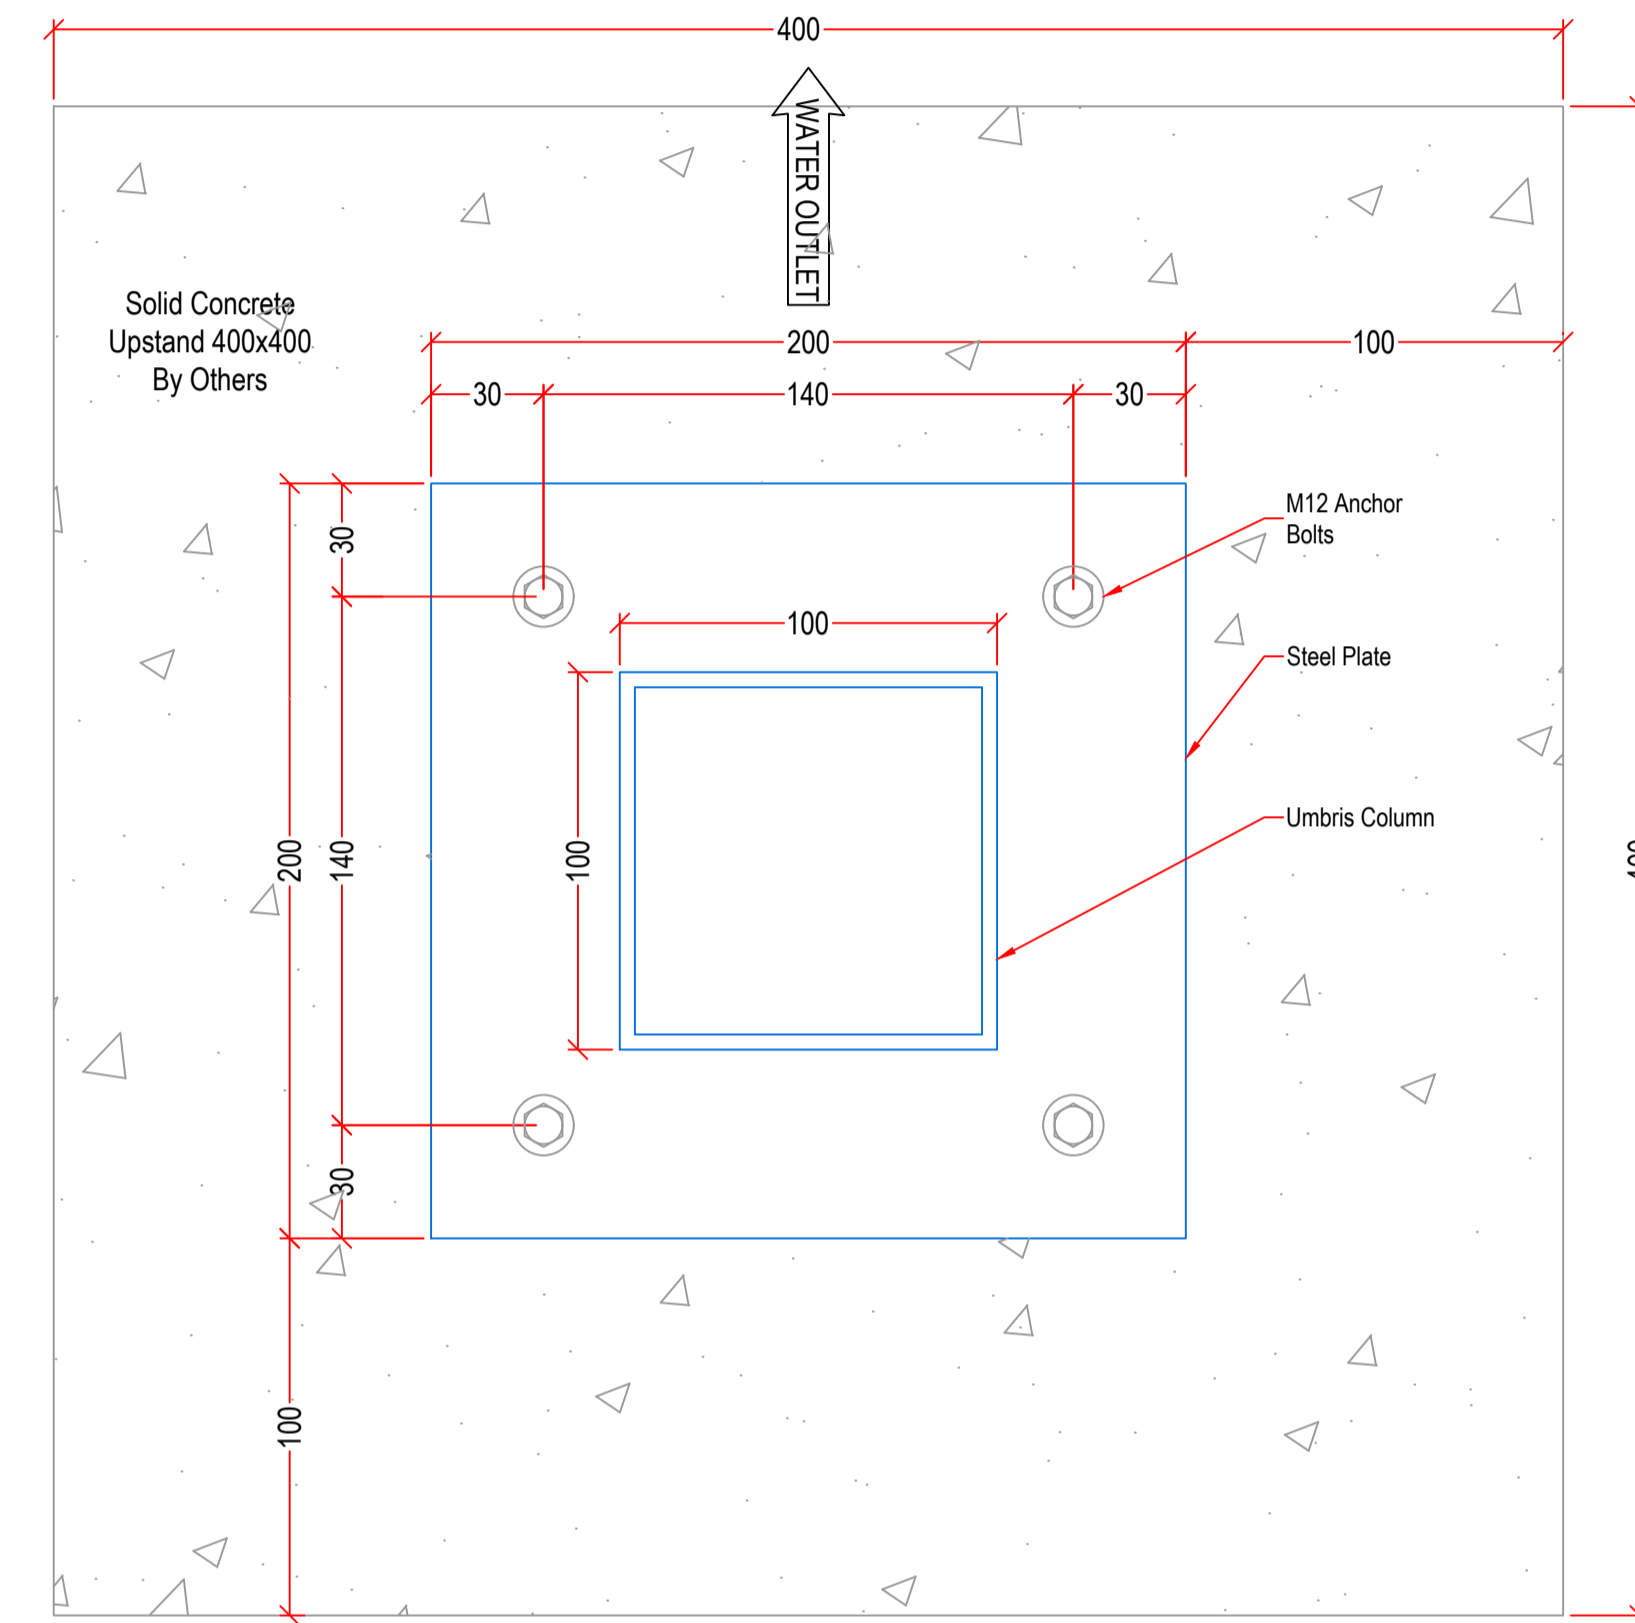

Umbris Automated Louvre System - Plan View

Scale 1:20

UMBRIS Automated Louvre System	
Description	Quantity
Field / Reinforced Aluminium Louvre	2
Aluminium Column	4
Water Outlets on Columns, plate without gargyle	2
13 Amp Motor including remote controller (4 RTS pure)	2
Zip screen H-2180, W-5050	1
Zip screen H-2180, W-4050	2
LED Spot Lights - 5.4-50W	8
Bluetooth Audio Speakers	2
Heater	2
Colour: RAL 7016/7021/7024/9005 Matt	

Umbris Automated Louvre System - Column Base Detail

Scale 1:2

For Approval

Approved For Survey

Approved For Construction

Notes:

Do Not Scale Off Drawing
All Dimensions TBC on site

Revisions

Drawing Title
Umbris Automated Louvre System
Plan View & Column Detail

Date: 08/11/19 Scale: As Shown@A1

Drawing No. IQ-2532-01 Rev: Drawn By: MT