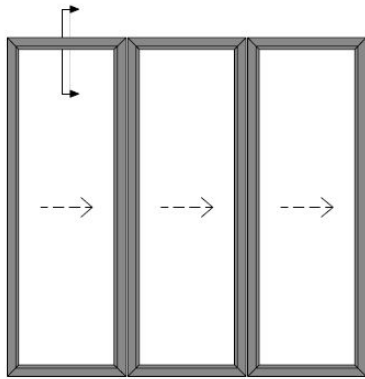

Aluminium Bi-folding Door - Rebate Jamb

Open Out

Aluminium Bi-folding Door - Jamb

Open Out

Aluminium Bi-folding Door - Threshold

Aluminium Bi-folding Door - Head

Open Out

Aluminium Bi-folding Door - Meeting Style

Open Out

Aluminium Bi-folding Door - 150mm Cill

Aluminium Bi-folding Door - Drainage Tray

Aluminium Bi-folding Door - 40mm Addon for Trickle Vent