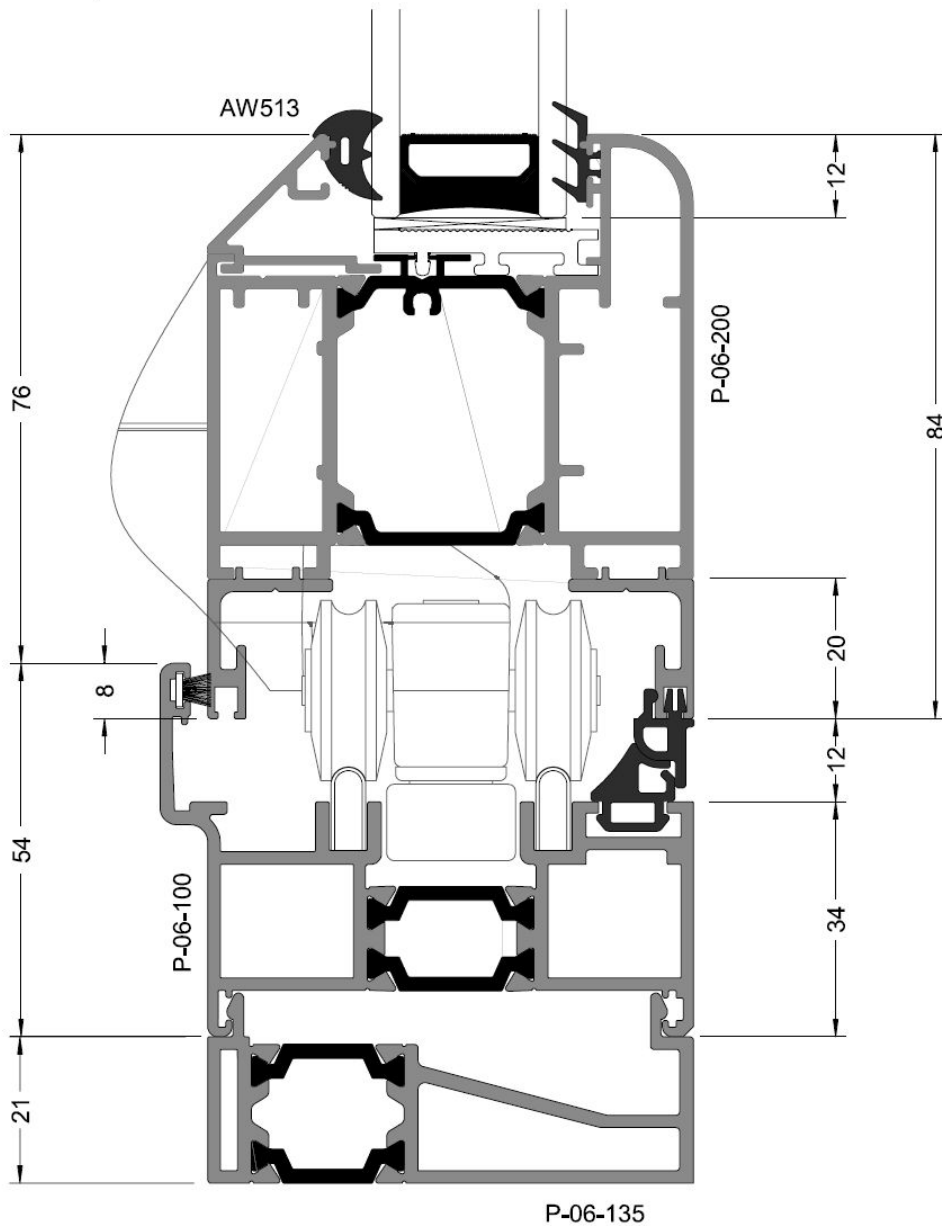

Aluminium Bi-folding Door - Rebate Jamb

Open Out

Aluminium Bi-folding Door - Jamb

Open Out

Aluminium Bi-folding Door - Threshold

Aluminium Bi-folding Door - Head

Open Out

Aluminium Bi-folding Door - Meeting Style

Open Out

Aluminium Bi-folding Door - 150mm Cill

Aluminium Bi-folding Door - Drainage Tray

Aluminium Bi-folding Door - 40mm Addon for Trickle Vent