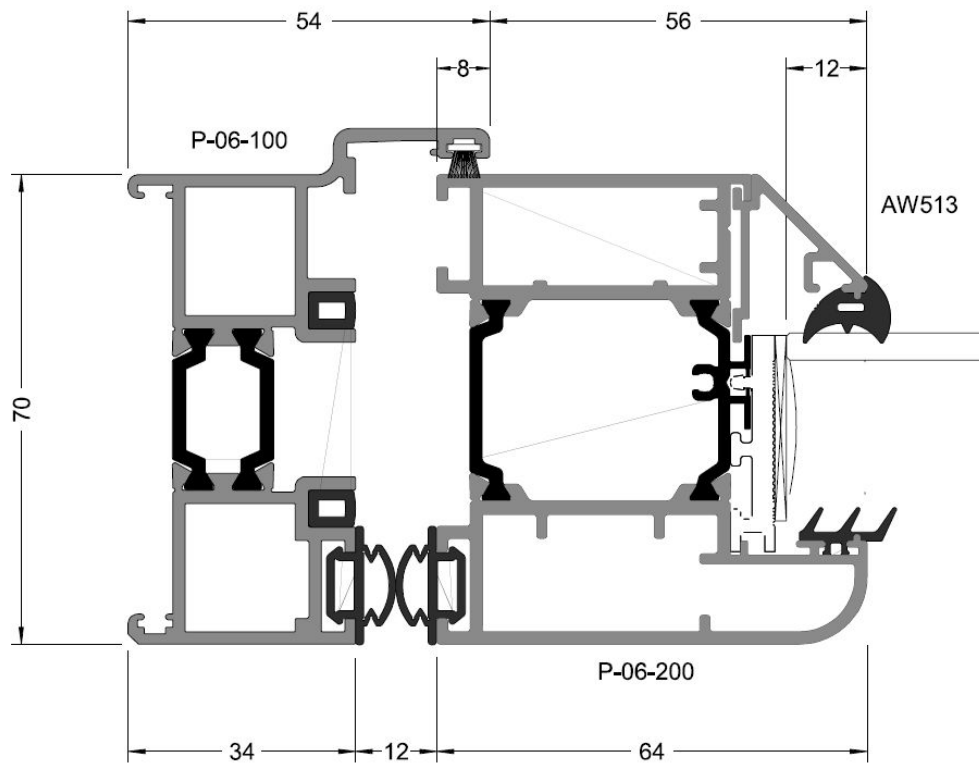

Aluminium Bi-folding Door - Rebate Jamb

Open Out

Aluminium Bi-folding Door - Jamb

Open Out

Aluminium Bi-folding Door - Threshold

Aluminium Bi-folding Door - Head

Open Out

Aluminium Bi-folding Door - Meeting Style

Open Out

Aluminium Bi-folding Door - 150mm Cill

Aluminium Bi-folding Door - Drainage Tray

Aluminium Bi-folding Door - 40mm Addon for Trickle Vent