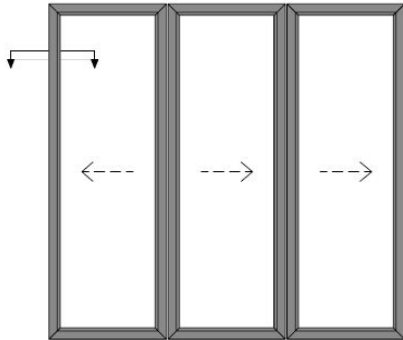

Aluminium Bi-folding Door - Rebate Jamb

Open Out

Aluminium Bi-folding Door - Jamb

Open Out

Aluminium Bi-folding Door - Threshold

Aluminium Bi-folding Door - Head

Open Out

Aluminium Bi-folding Door - Meeting Style

Open Out

Aluminium Bi-folding Door - 150mm Cill

Aluminium Bi-folding Door - Drainage Tray

Aluminium Bi-folding Door - 40mm Addon for Trickle Vent