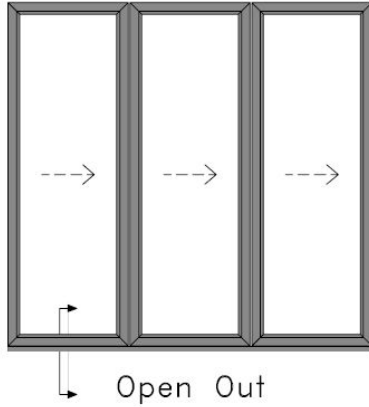

Aluminium Bi-folding Door - Rebate Jamb

Open Out

Aluminium Bi-folding Door - Jamb

Open Out

Aluminium Bi-folding Door - Threshold

Aluminium Bi-folding Door - Head

Open Out

Aluminium Bi-folding Door - Meeting Style

Open Out

Aluminium Bi-folding Door - 150mm Cill

Aluminium Bi-folding Door - Drainage Tray

Aluminium Bi-folding Door - 40mm Addon for Trickle Vent