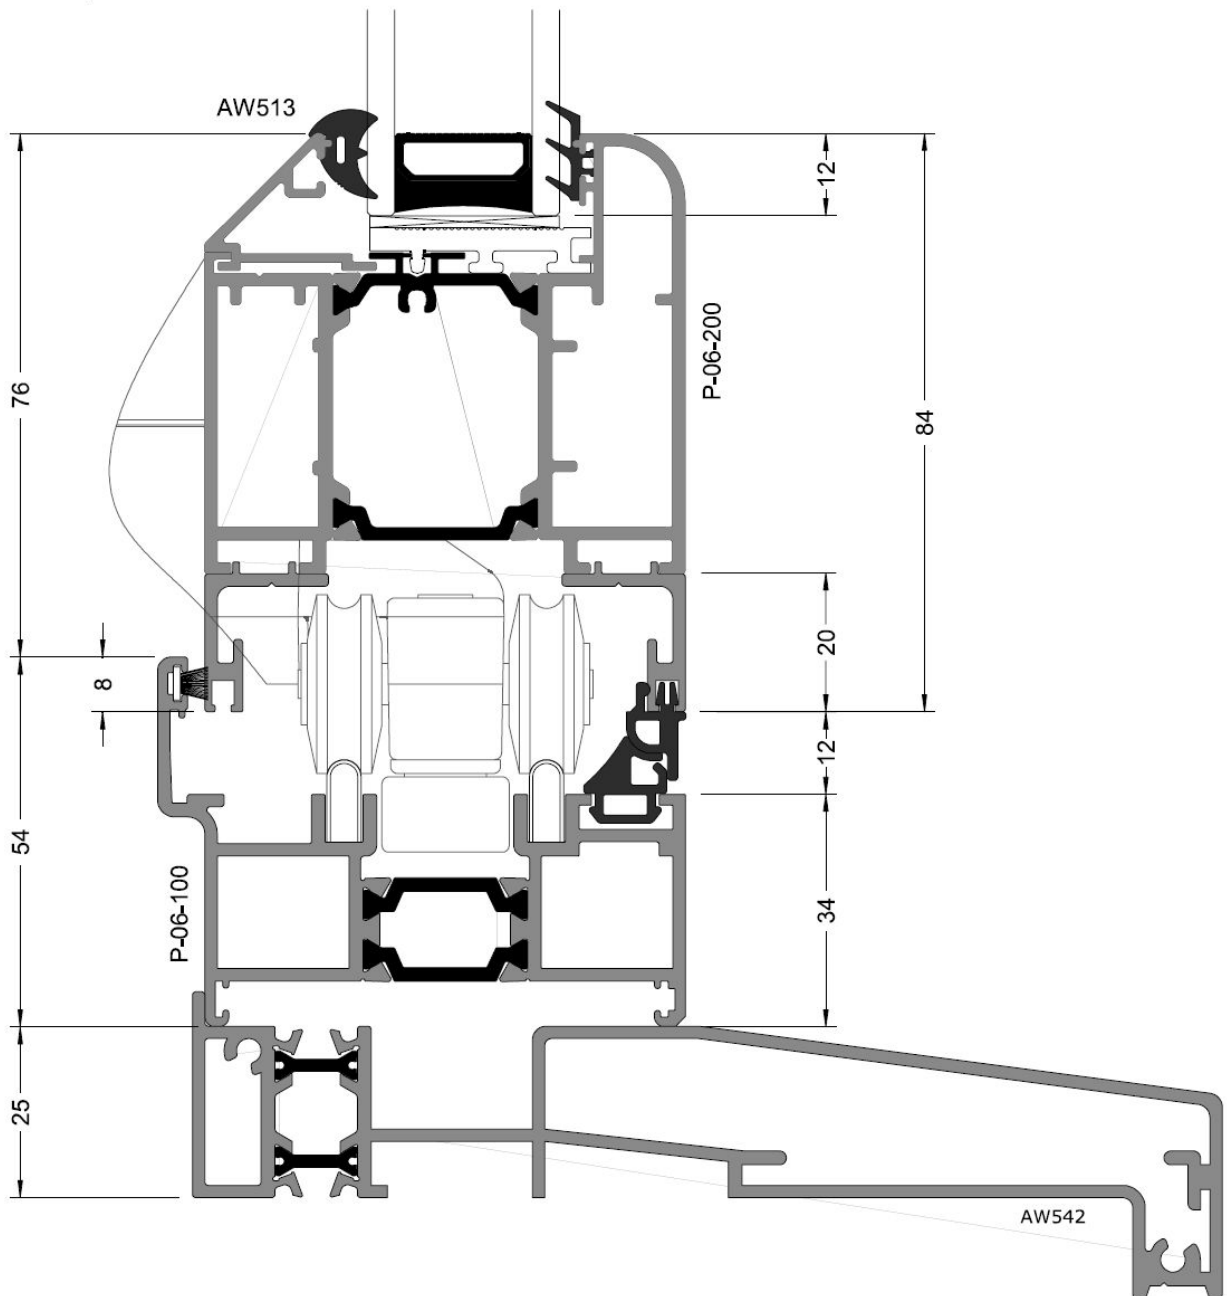

Aluminium Bi-folding Door - Rebate Jamb

Open Out

Aluminium Bi-folding Door - Jamb

Open Out

Aluminium Bi-folding Door - Threshold

Aluminium Bi-folding Door - Head

Open Out

Aluminium Bi-folding Door - Meeting Style

Open Out

Aluminium Bi-folding Door - 150mm Cill

Aluminium Bi-folding Door - Drainage Tray

Aluminium Bi-folding Door - 40mm Addon for Trickle Vent