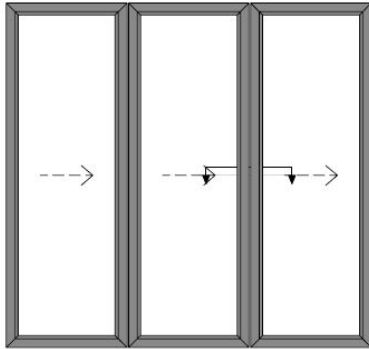

Aluminium Bi-folding Door - Rebate Jamb

Open Out

Aluminium Bi-folding Door - Jamb

Open Out

Aluminium Bi-folding Door - Threshold

Aluminium Bi-folding Door - Head

Open Out

Aluminium Bi-folding Door - Meeting Style

Open Out

Aluminium Bi-folding Door - 150mm Cill

Aluminium Bi-folding Door - Drainage Tray

Aluminium Bi-folding Door - 40mm Addon for Trickle Vent