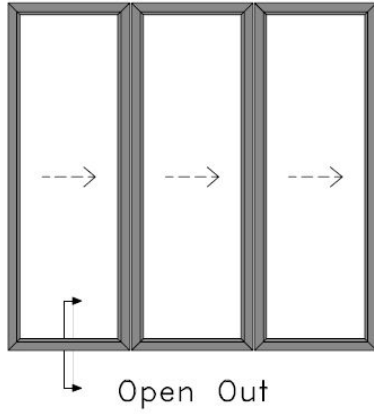

Aluminium Bi-folding Door - Rebate Jamb

Open Out

Aluminium Bi-folding Door - Jamb

Open Out

Aluminium Bi-folding Door - Threshold

Aluminium Bi-folding Door - Head

Open Out

Aluminium Bi-folding Door - Meeting Style

Open Out

Aluminium Bi-folding Door - 150mm Cill

Aluminium Bi-folding Door - Drainage Tray

Aluminium Bi-folding Door - 40mm Addon for Trickle Vent