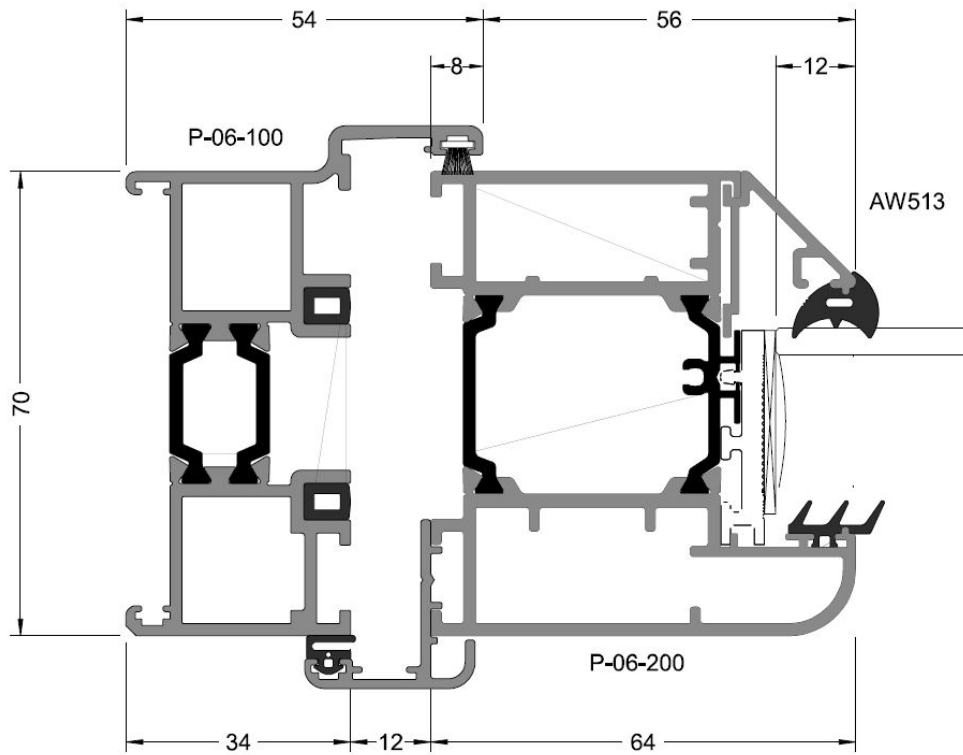

Aluminium Bi-folding Door - Rebate Jamb

Open Out

Aluminium Bi-folding Door - Jamb

Open Out

Aluminium Bi-folding Door - Threshold

Aluminium Bi-folding Door - Head

Open Out

Aluminium Bi-folding Door - Meeting Style

Open Out

Aluminium Bi-folding Door - 150mm Cill

Aluminium Bi-folding Door - Drainage Tray

Aluminium Bi-folding Door - 40mm Addon for Trickle Vent