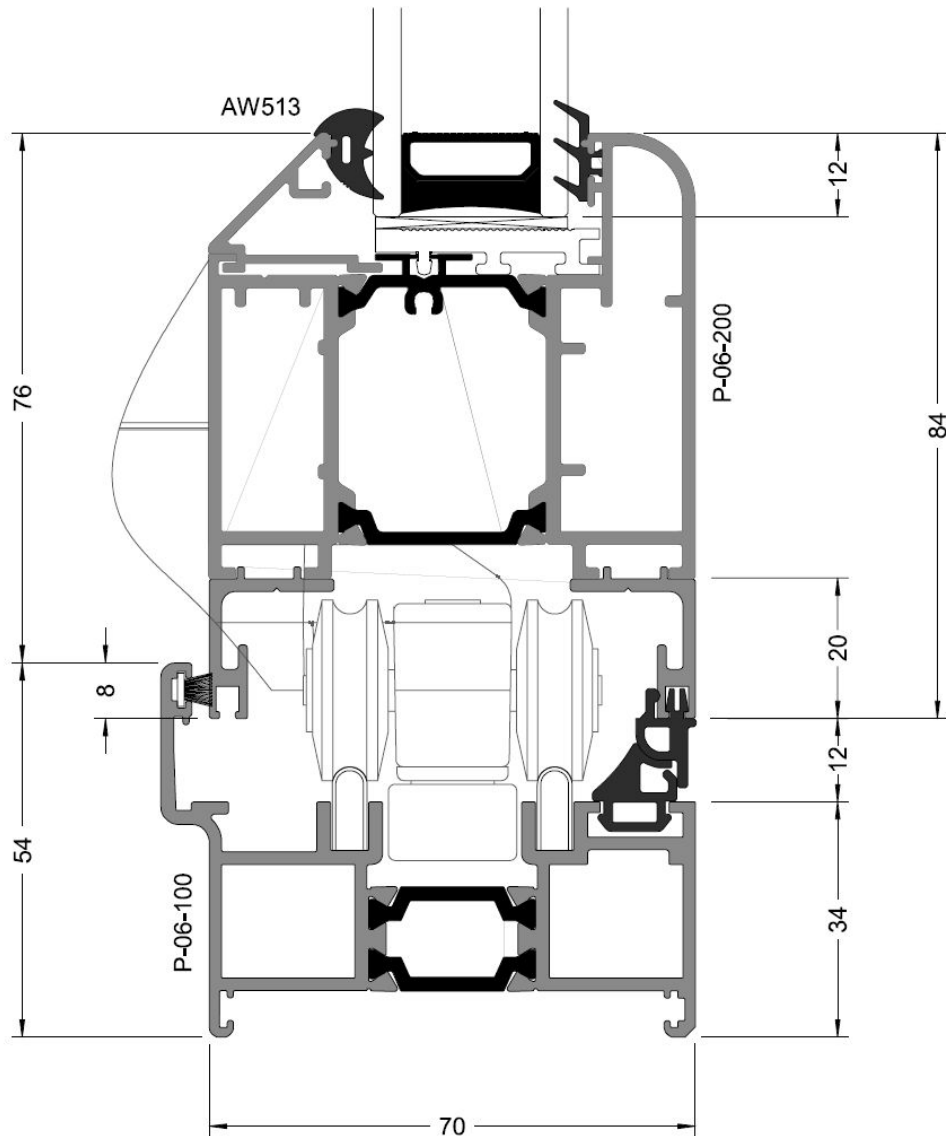

Aluminium Bi-folding Door - Rebate Jamb

Open Out

Aluminium Bi-folding Door - Jamb

Open Out

Aluminium Bi-folding Door - Threshold

Aluminium Bi-folding Door - Head

Open Out

Aluminium Bi-folding Door - Meeting Style

Open Out

Aluminium Bi-folding Door - 150mm Cill

Aluminium Bi-folding Door - Drainage Tray

Aluminium Bi-folding Door - 40mm Addon for Trickle Vent