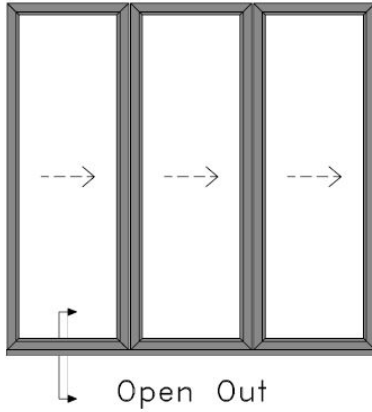

Aluminium Bi-folding Door - Rebate Jamb

Open Out

Aluminium Bi-folding Door - Jamb

Open Out

Aluminium Bi-folding Door - Threshold

Aluminium Bi-folding Door - Head

Open Out

Aluminium Bi-folding Door - Meeting Style

Open Out

Aluminium Bi-folding Door - 150mm Cill

Aluminium Bi-folding Door - Drainage Tray

Aluminium Bi-folding Door - 40mm Addon for Trickle Vent