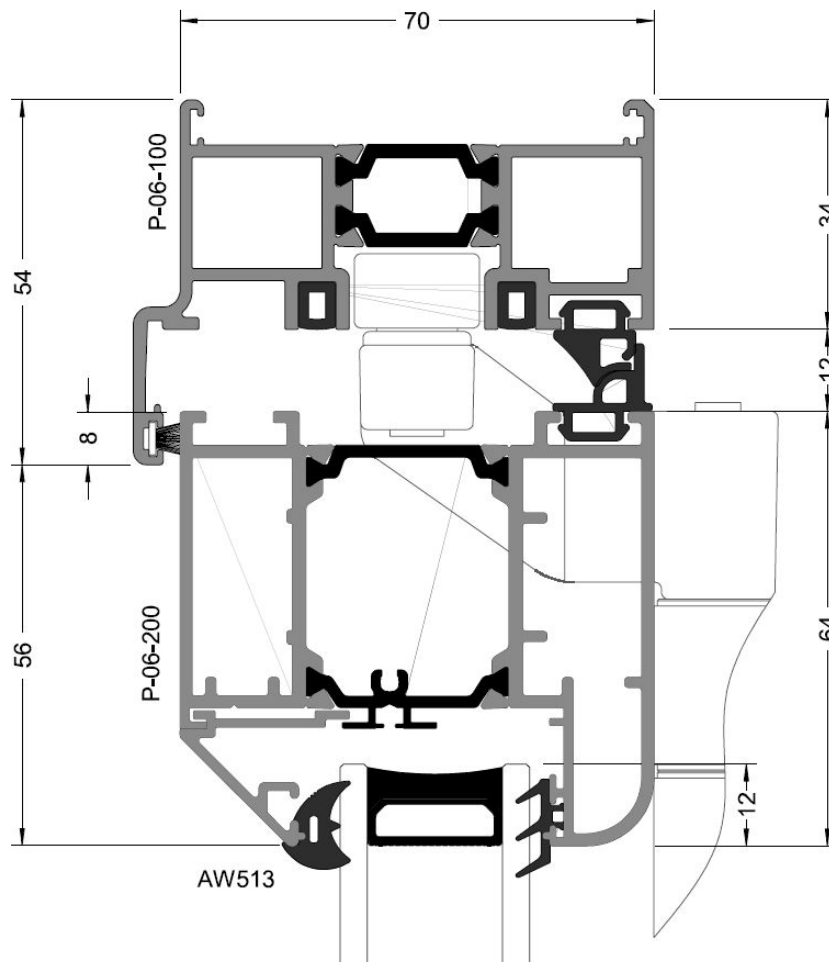

Aluminium Bi-folding Door - Rebate Jamb

Open Out

Aluminium Bi-folding Door - Jamb

Open Out

Aluminium Bi-folding Door - Threshold

Aluminium Bi-folding Door - Head

Open Out

Aluminium Bi-folding Door - Meeting Style

Open Out

Aluminium Bi-folding Door - 150mm Cill

Aluminium Bi-folding Door - Drainage Tray

Aluminium Bi-folding Door - 40mm Addon for Trickle Vent