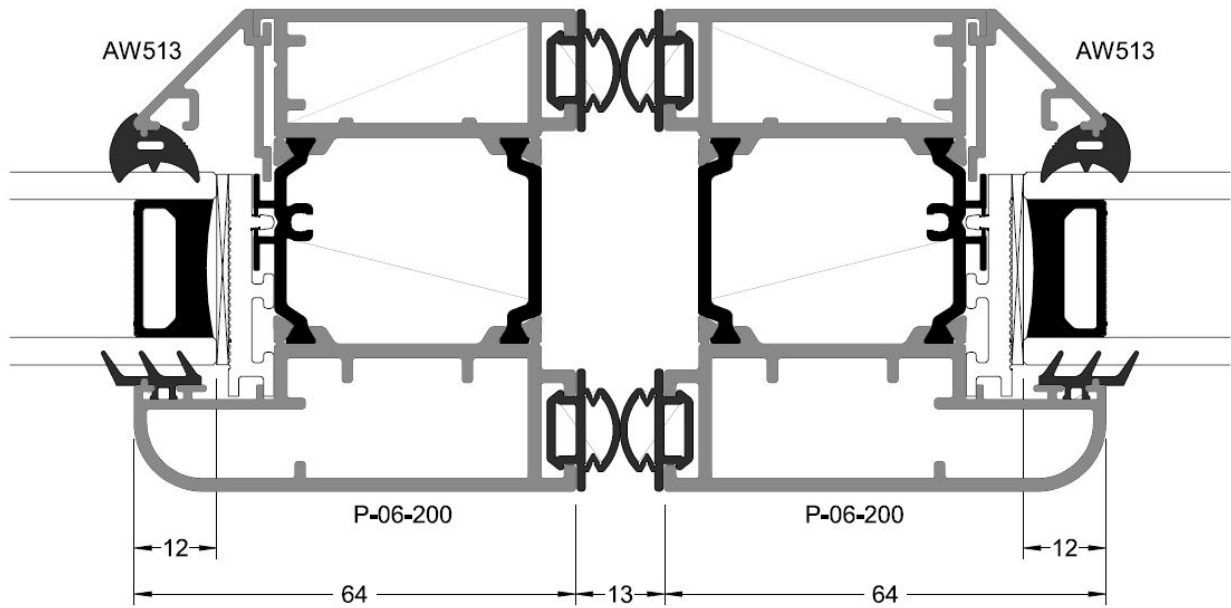

Aluminium Bi-folding Door - Rebate Jamb

Open Out

Aluminium Bi-folding Door - Jamb

Open Out

Aluminium Bi-folding Door - Threshold

Aluminium Bi-folding Door - Head

Open Out

Aluminium Bi-folding Door - Meeting Style

Open Out

Aluminium Bi-folding Door - 150mm Cill

Aluminium Bi-folding Door - Drainage Tray

Aluminium Bi-folding Door - 40mm Addon for Trickle Vent