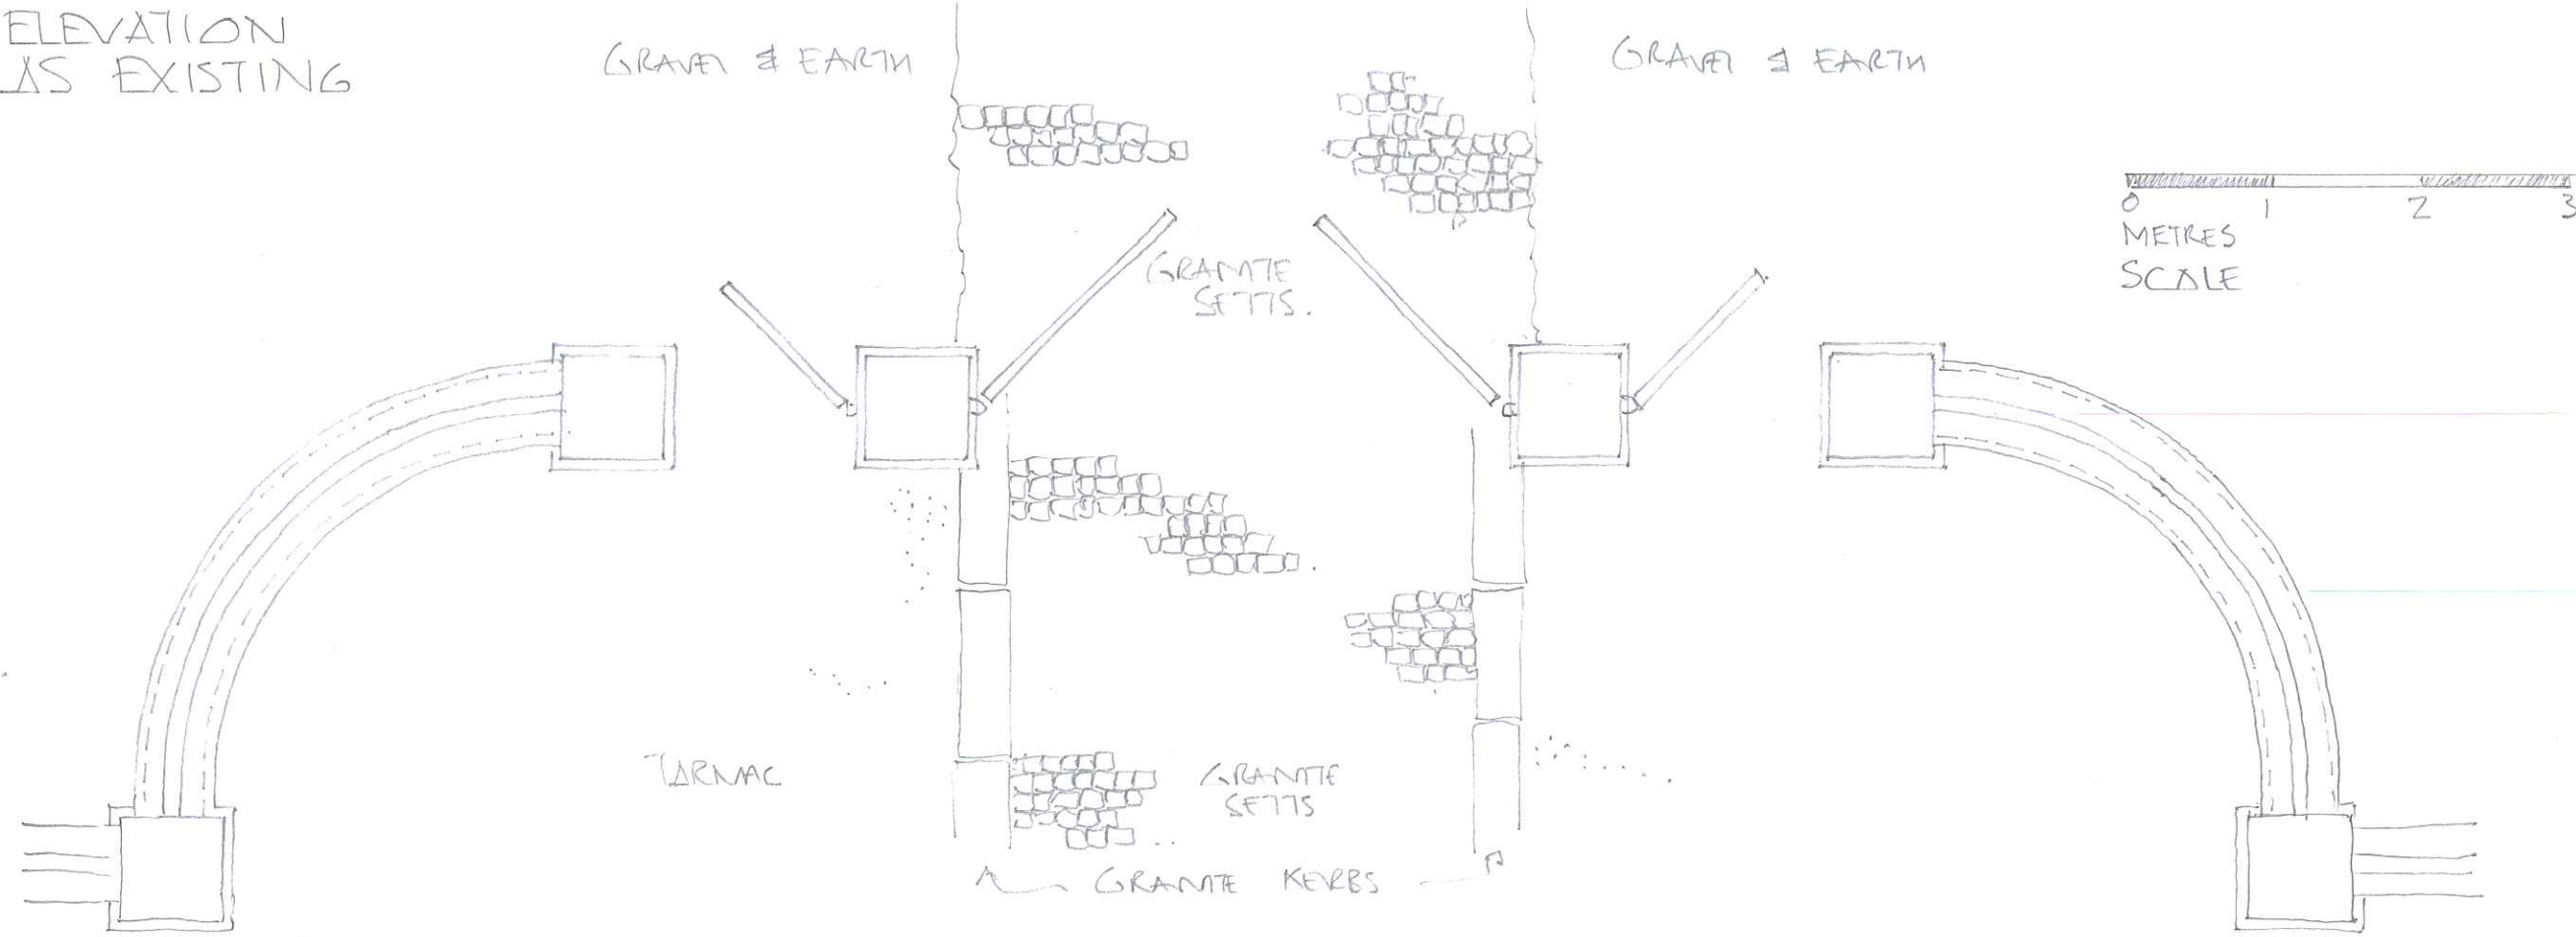

OLIVER WEST & JOHN SCOTT
ARCHITECTS

The Studio 3A Bath Road Bedford Park London W4 1LL 020 8995 4275 studio@westscottarchitects.co.uk

HIGHGATE CEMETERY - CHESTER ROAD ENTRANCE

PLAN AND ELEVATION AS EXISTING

1:50 AT A3

968/E/06A

REVISION A: JULY 2019 - DIMENSION ADDED

ELEVATION AS EXISTING

PLAN AS EXISTING