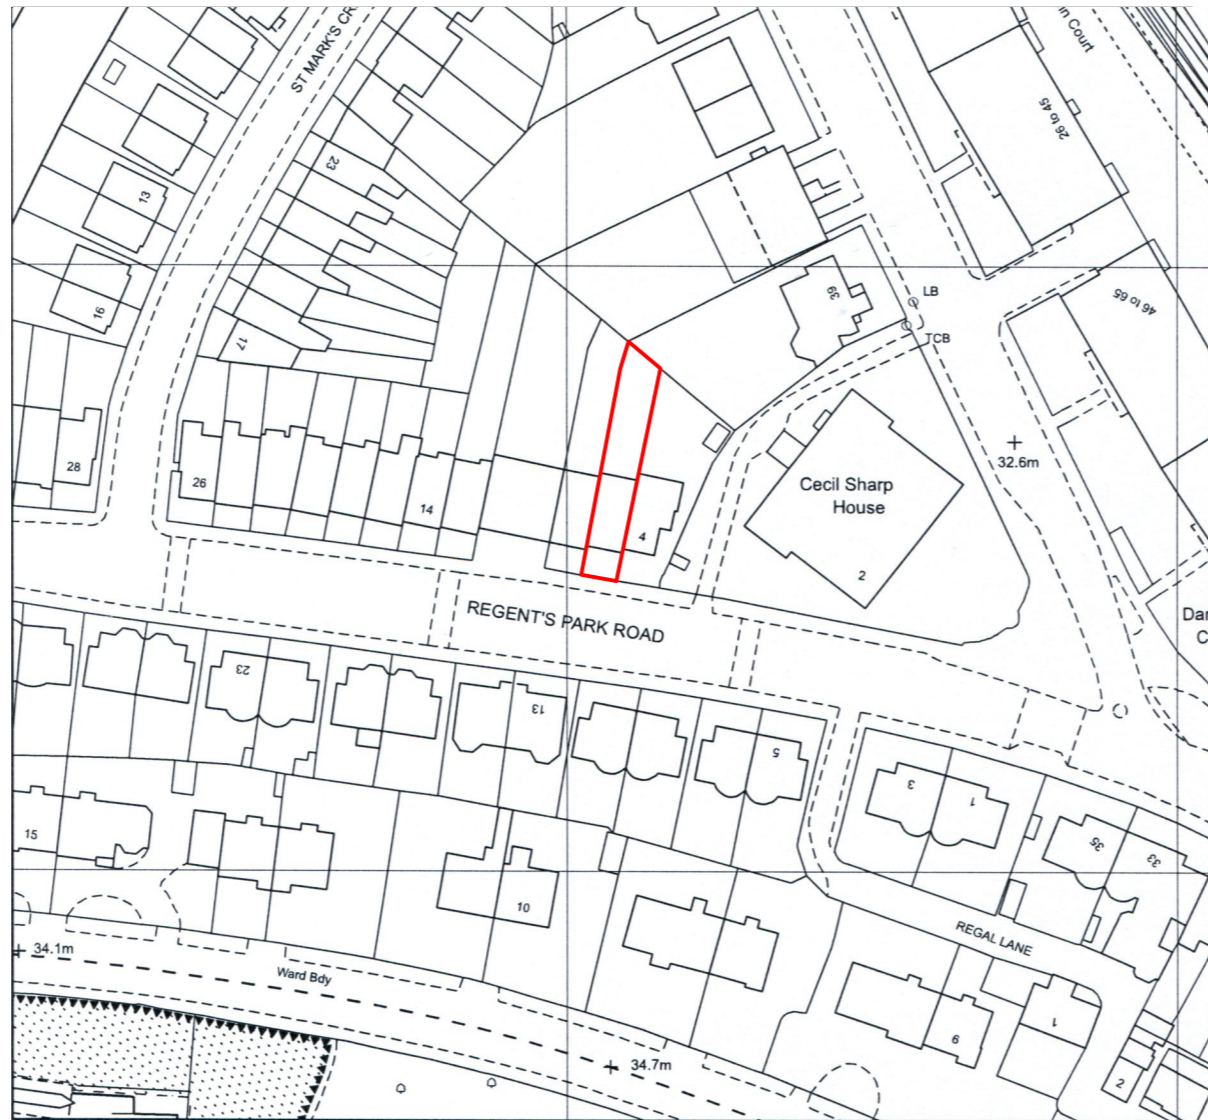

Project 6 Regent's Park Rd,
NW1 7TX

Job Code
RPA

Document Ref.
GA-03A-0001

Title
Existing

Site Location Plan

Issued for
Planning

Drawn NM Checked SRH Scale 1:1250 @ A3

Legend

This design and drawing is the copyright of Rise Design Studio Limited and may not be reproduced in any form whatsoever without prior written consent. Issue of the drawing does not impart any real or implied copyright licence. Do not scale from this drawing

Revision Date Description

Site Location Plan

1:1250

RISE

25 lonsdale road
queen's park
london NW6 6RA