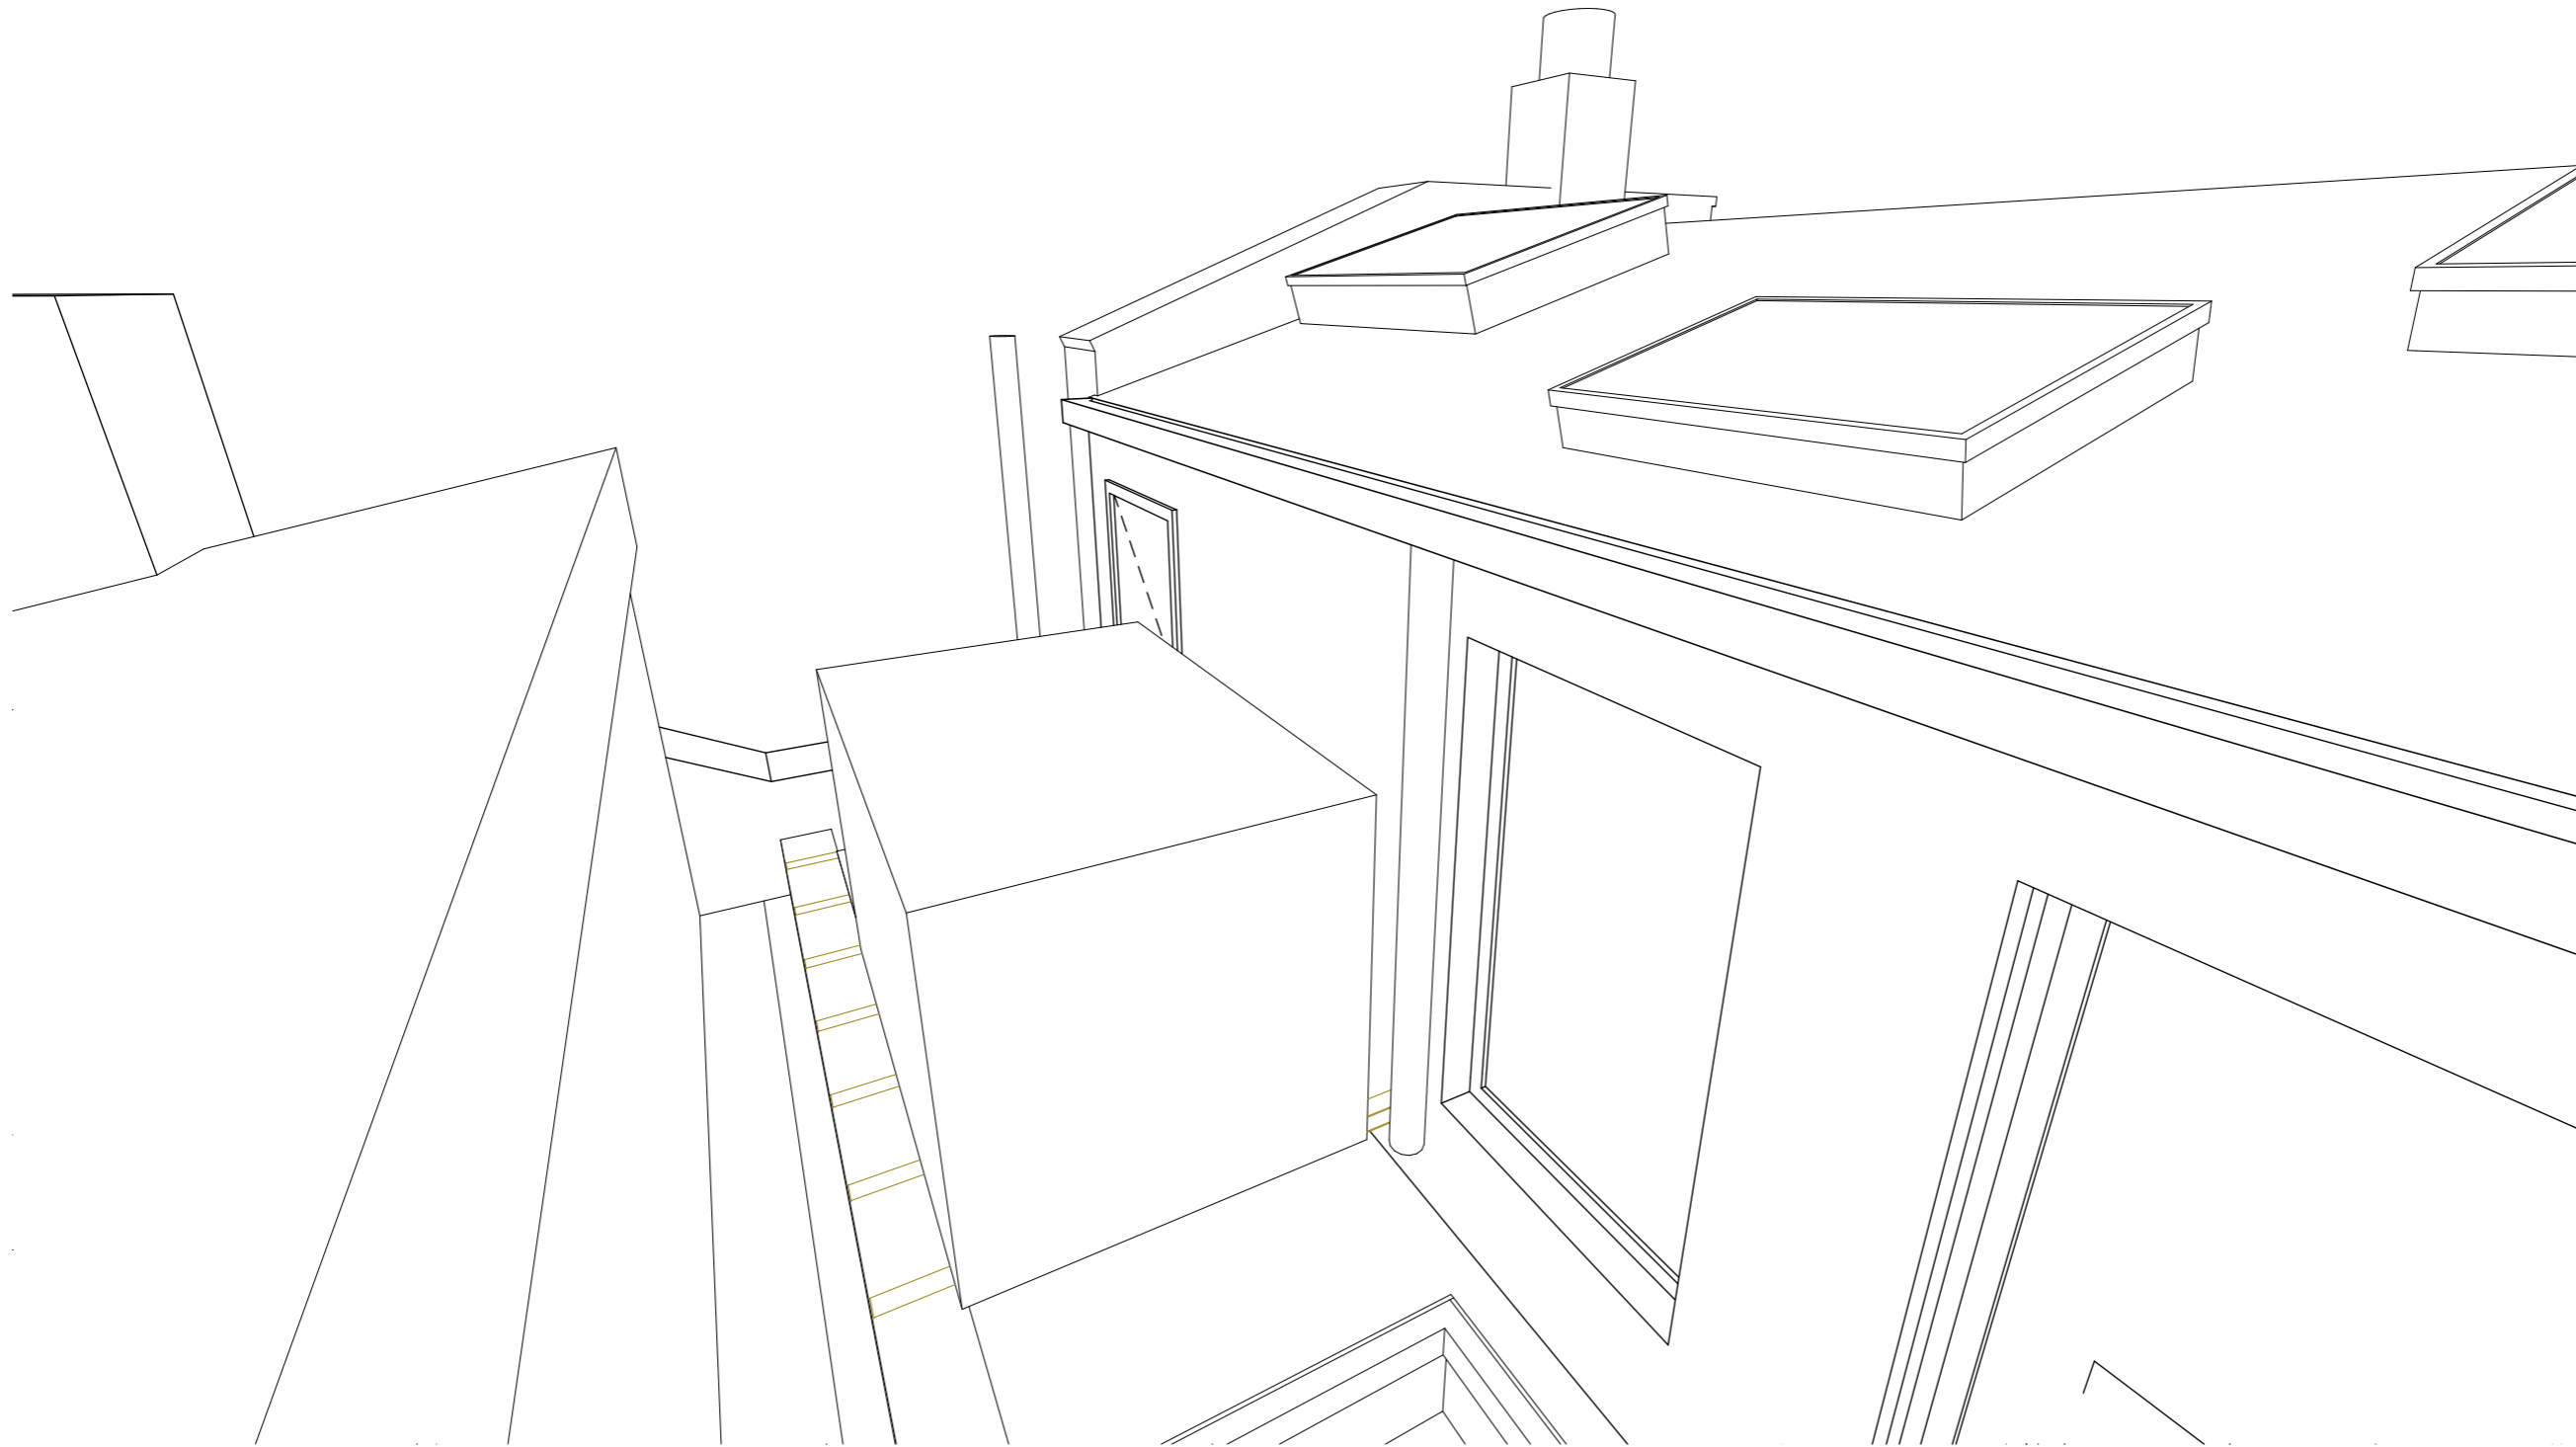

Project 6 Regent's Park Rd,
NW1 7TX

Job Code
RPA

Document Ref.
GA-03A-4001

Title
Proposed

View of roof
Issued for

Planning

Drawn	Checked	Scale
NM	SRH	@ A3

Legend

This design and drawing is the copyright of Rise Design Studio Limited and may not be reproduced in any form whatsoever without prior written consent. Issue of the drawing does not impart any real or implied copyright licence. Do not scale from this drawing

Revision	Date	Description

View of roof

RISE

25 lonsdale road
queen's park
london NW6 6RA

+44 20 32 90 10 03
mail@risedesignstudio.co.uk
www.risedesignstudio.co.uk

arb
Architects Registration Board

RIBA
Chartered Practice