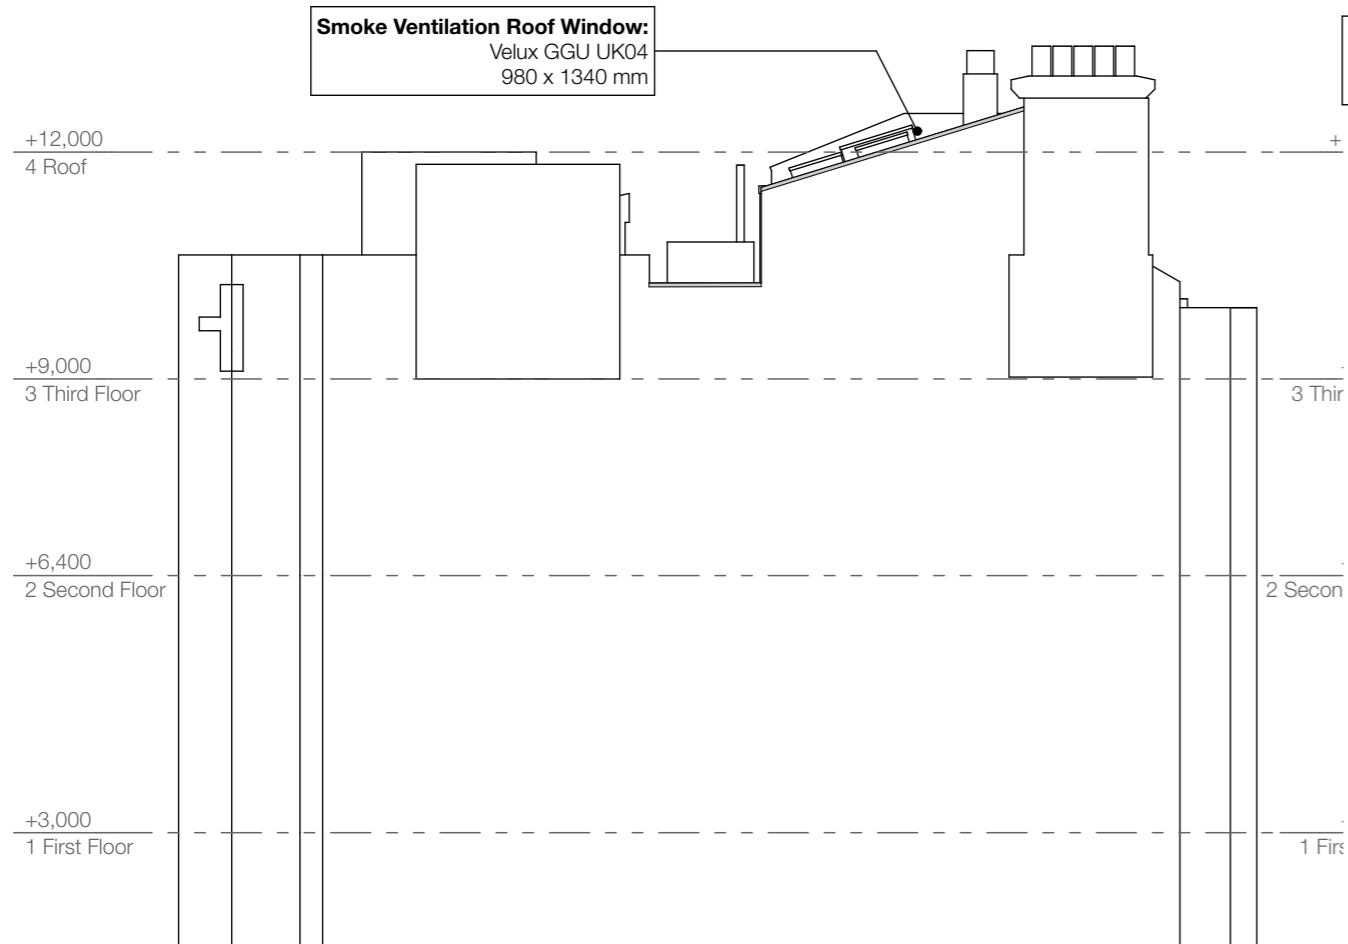

Revision Date Description

West Elevation

1:100

North Elevation

1:100

East Elevation

1:100

South Elevation

1:100

RISE