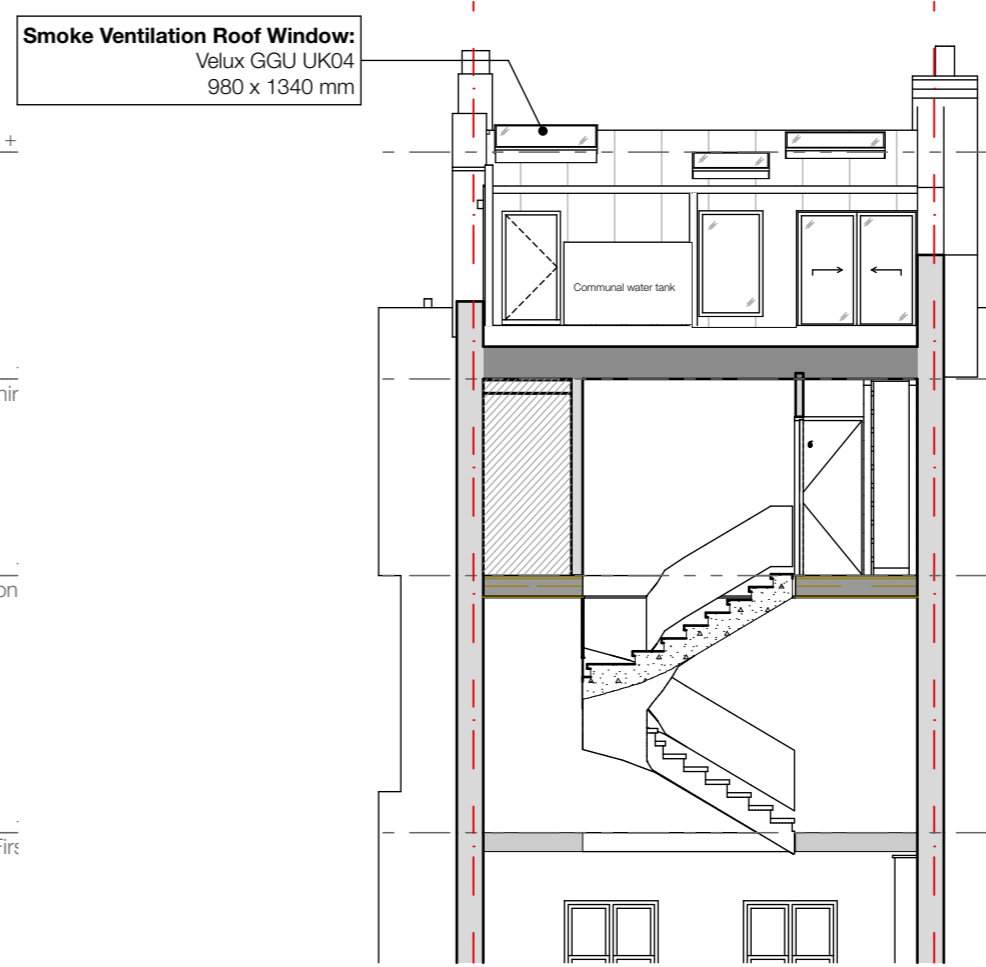

Proposed
Elevations

Issued for

Planning

Drawn NM Checked SRH Scale 1:100 @ A3

Legend

This design and drawing is the copyright of Rise Design Studio Limited and may not be reproduced in any form whatsoever without prior written consent. Issue of the drawing does not impart any real or implied copyright licence. Do not scale from this drawing

Revision Date Description

West Elevation

1:100

North Elevation

1:100

East Elevation

1:100

South Elevation

1:100

RISE