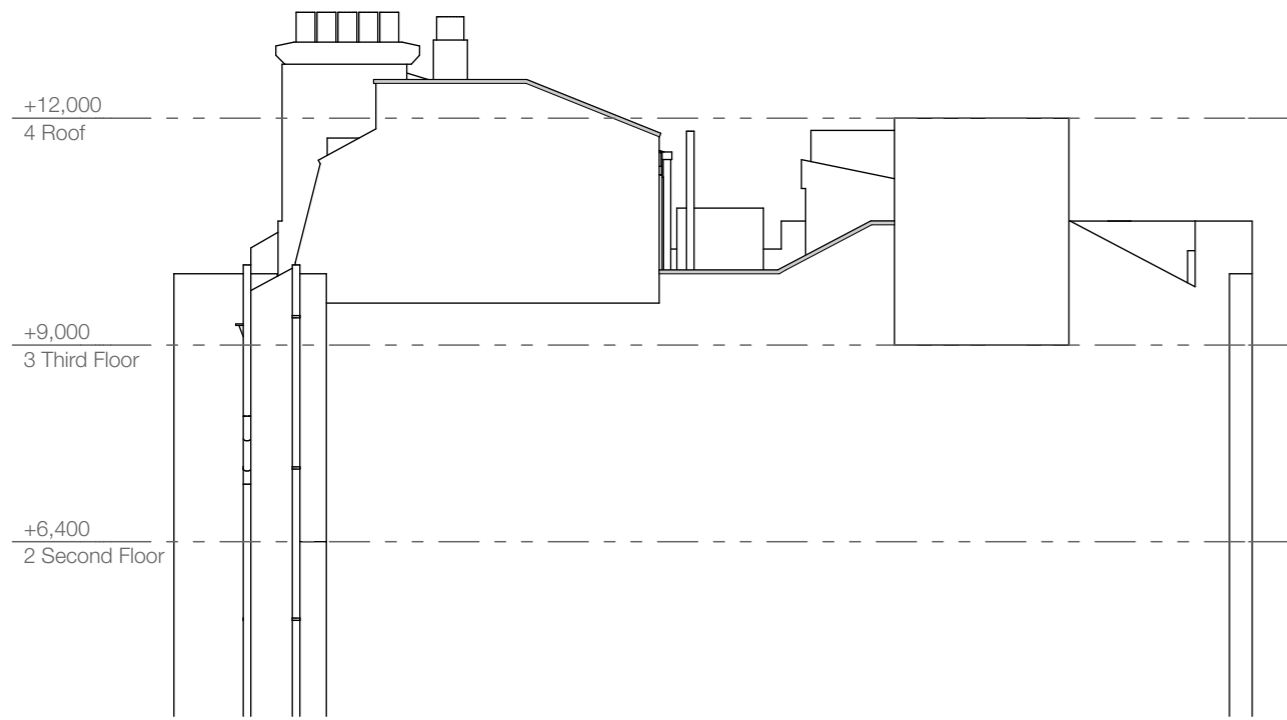

Proposed
Elevations

Issued for

Planning

Drawn NM Checked SRH Scale 1:100 @ A3

Legend

This design and drawing is the copyright of Rise Design Studio Limited and may not be reproduced in any form whatsoever without prior written consent. Issue of the drawing does not impart any real or implied copyright licence. Do not scale from this drawing

Revision Date Description

West Elevation

1:100

North Elevation

1:100

East Elevation

1:100

South Elevation

1:100

RISE