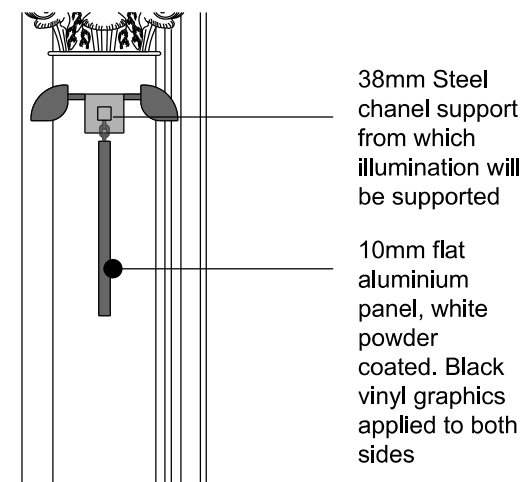

NOTES

Do not scale from drawings

Projecting sign side elevation

Projecting sign front elevation

Example images

Side Elevation

Lighting side elevation

Lighting front elevation

LM

SCALE

1:50

SHEET SIZE

A3

DATE

31-07-2019

REVISION

B

DRAWING NO.

762 - P - 201

SCALE BAR