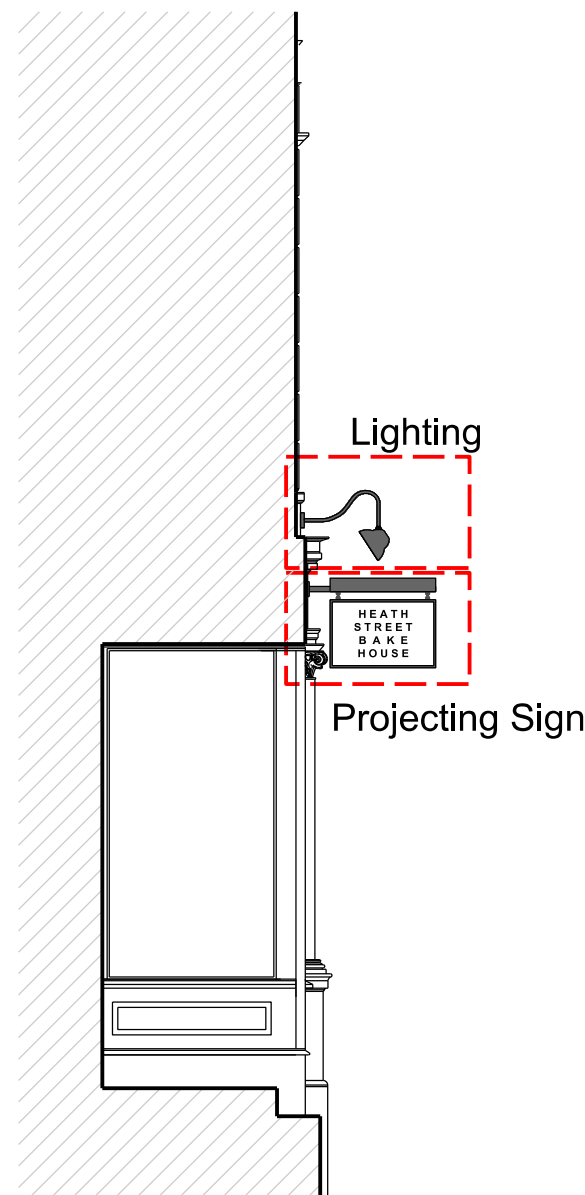

NOTES

Do not scale from drawings

Projecting sign side elevation

Projecting sign front elevation

Example images

Side Elevation

Lighting side elevation

Lighting front elevation

LM

SCALE

1:50

SHEET SIZE

A3

DATE

31-07-2019

REVISION

B

DRAWING NO.

762 - P - 201

SCALE BAR