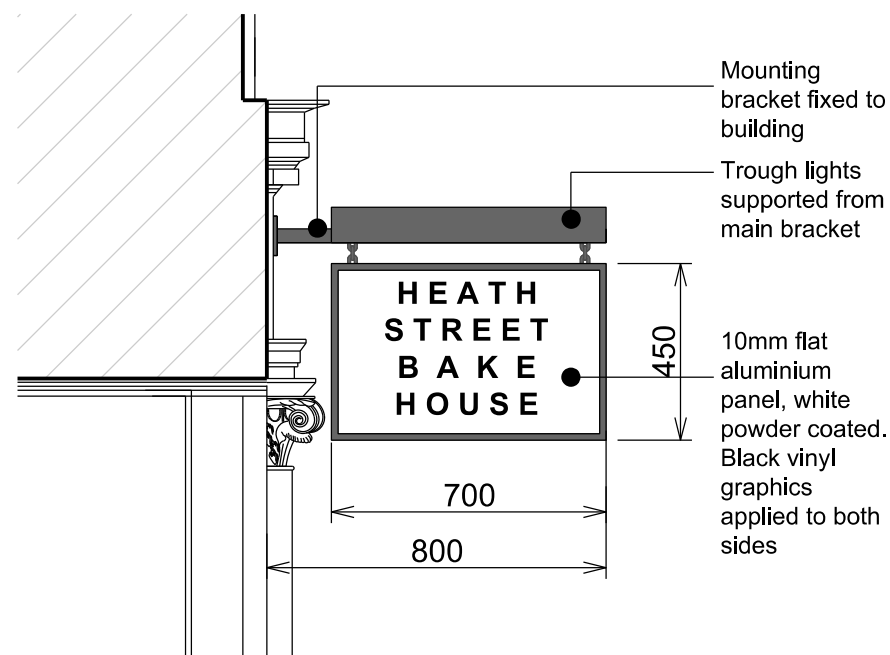

NOTES

Do not scale from drawings

Projecting sign side elevation

Projecting sign front elevation

Example images

Side Elevation

Lighting side elevation

Lighting front elevation

LM

SCALE

1:50

SHEET SIZE

A3

DATE

31-07-2019

REVISION

B

DRAWING NO.

762 - P - 201

SCALE BAR